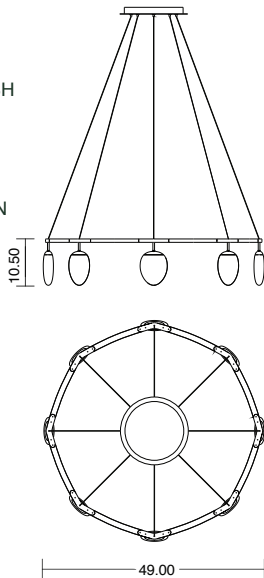

8-Light Chandelier

This graceful 8-Light Chandelier is an extension on the Foliolle collection, a lighting series inspired by nature, form and balance. Designed to compliment modern, open-air environments, this chandelier is customizable in size and finish options, providing limitless design possibilities.

DIMENSIONS

49" W x 10.5" H

LAMPING

(8) 3W diffused LED bulb

LUMENS

2400

COLOR TEMP

2700K

INPUT VOLTAGE

120VAC to ELV dimmer compatible electronic transformer

MOUNTING

17.5" round canopy

CEILING PAN

N/A

CANOPY RING WITH CROSSBAR

15.6" Ø

FACEPLATE

17.6" Ø

CORD LENGTH

8' (custom available)

WEIGHT

30 lbs (including canopy)

GLASS COLOR

Crystal
Smoke

METAL FINISH

Bronze
White Gold
Gunmetal

WOOD FINISH

Ebony
Natural
White

COLLECTION

Foliolle

Crystal/Ebony/Bronze
FOL-311C8