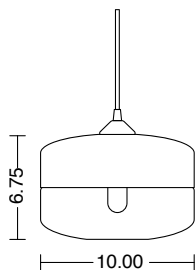

Wide Cylinder

The bold and delicate tension of this light makes it the pillar in the Parallel collection. The silhouette draws attention, while the subtlety of the metal finish brings a refinement suited for most modern spaces. It's breadth and volume make it a great choice for over a dining table or in an entrance lobby.

DIMENSIONS

10" W x 6.75" H

LAMPING

3.5W LED E26 base

LUMENS

350

COLOR TEMP

2700K

INPUT VOLTAGE

120V, dimmer compatible

MOUNTING

5" round black canopy

CORD LENGTH

8' (custom available)

WEIGHT

2 lbs

GLASS COLOR

Tea
Crystal
Bronze
Smoke
Olive
Sapphire

METAL FINISH

Dark Bronze
Champagne

COLLECTION

Parallel

Dark Bronze/Crystal
PWC-101