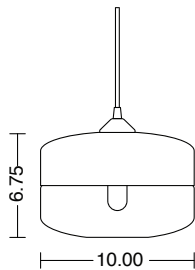

Wide Cylinder

The bold and delicate tension of this light makes it the pillar in the Parallel collection. The silhouette draws attention, while the subtlety of the metal finish brings a refinement suited for most modern spaces. It's breadth and volume make it a great choice for over a dining table or in an entrance lobby.

DIMENSIONS

10" W x 6.75" H

LAMPING

3.5W LED E26 base

LUMENS

350

COLOR TEMP

2700K

INPUT VOLTAGE

120V, dimmer compatible

MOUNTING

5" round black canopy

CORD LENGTH

8' (custom available)

WEIGHT

2 lbs

GLASS COLOR

Tea
Crystal
Bronze
Smoke
Olive
Sapphire

METAL FINISH

Bronze
White Gold

COLLECTION

Parallel

Bronze/Crystal
PWC-101