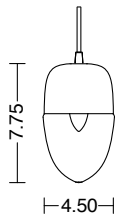

Vela

The Vela light has a thin, delicate shape and was designed as a small floating vessel for lighting modern spaces. It can be used in multi-pendant installations.

DIMENSIONS

4.5" W x 7.75" H

LAMPING

3.5W LED E26 base

LUMENS

350

COLOR TEMP

2700K

INPUT VOLTAGE

120V, dimmer compatible

MOUNTING

5" round black canopy

CORD LENGTH

8' (custom available)

WEIGHT

2 lbs

GLASS COLOR

Tea
Crystal
Bronze
Smoke
Olive
Sapphire

METAL FINISH

Dark Bronze
Champagne

COLLECTION

Parallel

Dark Bronze/Crystal
PVL-101