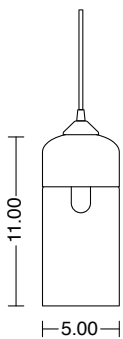

White Gold/Olive
PCL-204