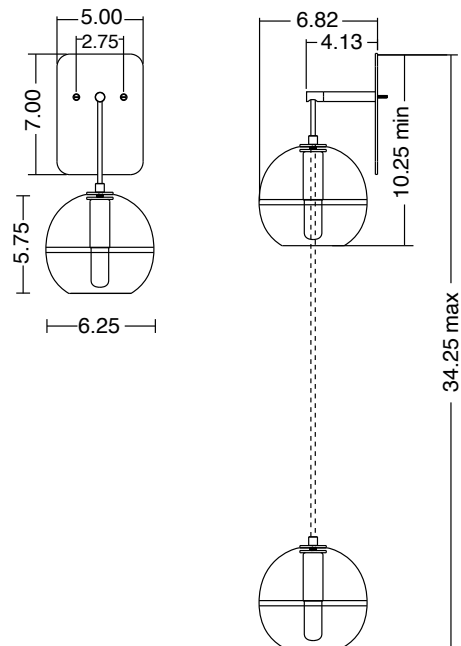

Globe Sconce

Based on The Roman Ring, an ancient technique of folding glass into itself, the Halo collection takes a modern approach. This elegant hand-blown fixture is comprised of a single glass band that captures the eye's attention. Its globe shape houses a long filament bulb which produces a striking glow off the edge of the glass band. This practical form offers colored glass options for you to design a functional work of art.

DIMENSIONS

5" W x 10.25" to 34.25" H

MOUNTING

5" x 7" backplate

CORD LENGTH

36" field adjustable

LAMPING

3.5W LED E12 base

LUMENS

350 lm

COLOR TEMP

2700K

INPUT VOLTAGE

120V, dimmer compatible

WEIGHT

4 lbs

GLASS COLOR

Bronze

Crystal

Olive

Opaline

Sapphire

Smoke

Tea

METAL FINISH

Antique Bronze

Black Patina

Brushed Brass

Matte Black

Satin Nickel

COLLECTION

Halo