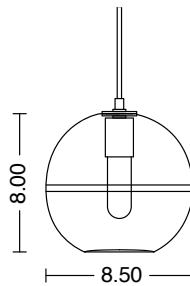

COLLECTION

Halo

Medium