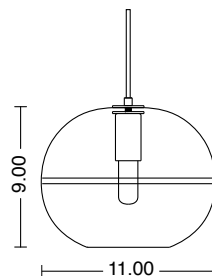

Globe Pendant

Based on The Roman Ring, an ancient technique of folding glass into itself, the Halo collection takes a modern approach. This elegant hand-blown fixture is comprised of a single glass band that captures the eye's attention. Its globe shape houses a long filament bulb which produces a striking glow off the edge of the glass band. This practical form offers colored glass options for you to design a functional work of art.

DIMENSIONS

SM 6.25" W x 5.75" H

MD 8.5" W x 8" H

LG 11" W x 9" H

MOUNTING

5" round canopy

CORD LENGTH

8' (custom available)

LAMPING

SM 3.5W LED E12 base

MD 3.5W LED E26 base

LG 3.5W LED E26 base

LUMENS

350 lm

COLOR TEMP

2700K

INPUT VOLTAGE

120V, dimmer compatible

WEIGHT

SM 2.5 lbs

MD 3 lbs

LG 4.5 lbs

GLASS COLOR

Bronze

Crystal

Olive

Opaline

Sapphire

Smoke

Tea

METAL FINISH

Antique Bronze

Black Patina

Brushed Brass

Matte Black

Satin Nickel

COLLECTION

Halo

Large