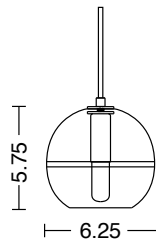

Small

DIMENSIONS

SM 6.25" W x 5.75" H

MD 8.5" W x 8" H

LG 11" W x 9" H

MOUNTING

5" round canopy

CORD LENGTH