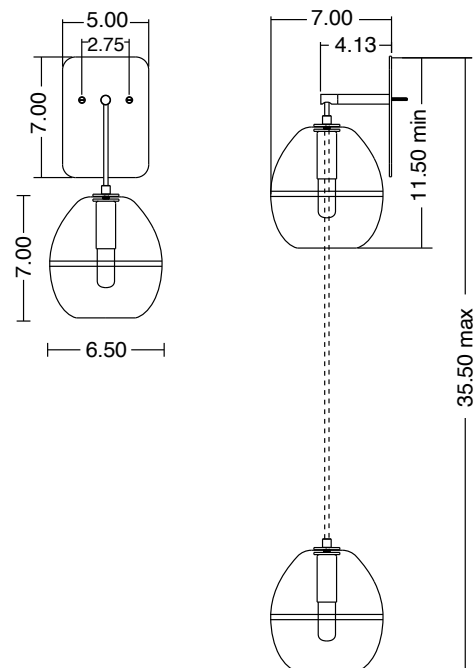

Dome Sconce

Based on The Roman Ring, an ancient technique of folding glass into itself, the Halo collection takes a modern approach. This elegant hand-blown fixture is comprised of a single glass band that captures the eye's attention. Its cone shape houses a long filament bulb which produces a striking glow off the edge of the glass band. This practical form offers colored glass options for you to design a functional work of art.

DIMENSIONS

5" W x 11.5" to 35.5" H

MOUNTING

5" x 7" backplate

CORD LENGTH

36" field adjustable

LAMPING

3.5W LED E12 base

LUMENS

350 lm

COLOR TEMP

2700K

INPUT VOLTAGE

120V, dimmer compatible

WEIGHT

4 lbs

GLASS COLOR

Bronze
Crystal
Olive
Opaline
Sapphire
Smoke
Tea

METAL FINISH

Antique Bronze
Black Patina
Brushed Brass
Matte Black
Satin Nickel

COLLECTION

Halo