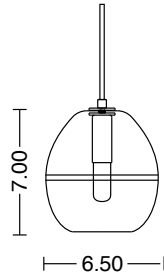

Dome Pendant

Based on The Roman Ring, an ancient technique of folding glass into itself, the Halo collection takes a modern approach. This elegant hand-blown fixture is comprised of a single glass band that captures the eye's attention. Its dome shape houses a long filament bulb which produces a striking glow off the edge of the glass band. This practical form offers colored glass options for you to design a functional work of art.

DIMENSIONS

SM 6.5" W x 7" H

MD 9" W x 10" H

MOUNTING

5" round canopy

CORD LENGTH

8' (custom available)

LAMPING

SM 3.5W LED E12 base

MD 3.5W LED E26 base

LUMENS

350 lm

COLOR TEMP

2700K

INPUT VOLTAGE

120V, dimmer compatible

WEIGHT

SM 2.5 lbs

MD 3 lbs

GLASS COLOR

Bronze

Crystal

Olive

Opaline

Sapphire

Smoke

Tea

METAL FINISH

Antique Bronze

Black Patina

Brushed Brass

Matte Black

Satin Nickel

COLLECTION

Halo

Small