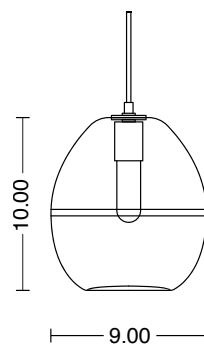

Dome Pendant

Based on The Roman Ring, an ancient technique of folding glass into itself, the Halo collection takes a modern approach. This elegant hand-blown fixture is comprised of a single glass band that captures the eye's attention. Its dome shape houses a long filament bulb which produces a striking glow off the edge of the glass band. This practical form offers colored glass options for you to design a functional work of art.

DIMENSIONS

SM 6.5" W x 7" H

MD 9" W x 10" H

MOUNTING

5" round canopy

CORD LENGTH

8' (custom available)

LAMPING

SM 3.5W LED E12 base

MD 3.5W LED E26 base

LUMENS

350 lm

COLOR TEMP

2700K

INPUT VOLTAGE

120V, dimmer compatible

WEIGHT

SM 2.5 lbs

MD 3 lbs

GLASS COLOR

Bronze

Crystal

Olive

Opaline

Sapphire

Smoke

Tea

METAL FINISH

Antique Bronze

Black Patina

Brushed Brass

Matte Black

Satin Nickel

COLLECTION

Halo

Medium