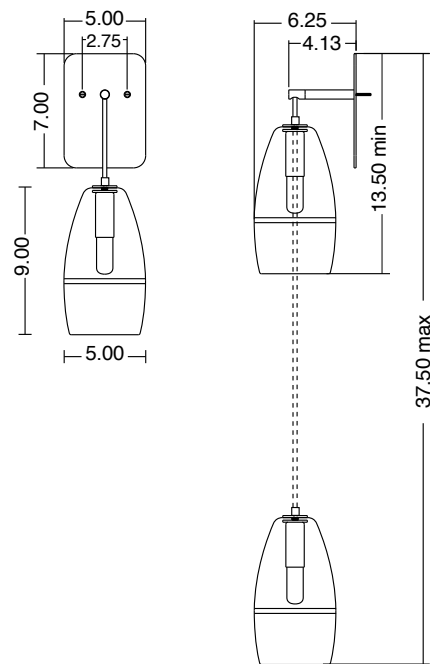

Cone Sconce

Based on The Roman Ring, an ancient technique of folding glass into itself, the Halo collection takes a modern approach. This elegant hand-blown fixture is comprised of a single glass band that captures the eye's attention. Its cone shape houses a long filament bulb which produces a striking glow off the edge of the glass band. This practical form offers colored glass options for you to design a functional work of art.

DIMENSIONS

5" W x 13.5" to 37.5" H

MOUNTING

5" x 7" backplate

CORD LENGTH

36" field adjustable

LAMPING

3.5W LED E12 base

LUMENS

350 lm

COLOR TEMP

2700K

INPUT VOLTAGE

120V, dimmer compatible

WEIGHT

4 lbs

GLASS COLOR

Bronze
Crystal
Olive
Opaline
Sapphire
Smoke
Tea

METAL FINISH

Antique Bronze
Black Patina
Brushed Brass
Matte Black
Satin Nickel

COLLECTION

Halo