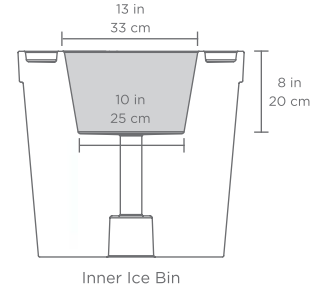

SIGNATURE

ICE BASIN

FEATURES

- Designed for up to 15 inches of water or on-deck
- Perfect for residential or commercial settings
- Built to withstand sun, weather, and chemicals of any pool or outdoor environment
- Crafted from a high-quality, UV20 rated resin, color stabilized for up to 20,000 hours of direct sunlight
- Compatible with all pool types, including vinyl
- Easy set up via threaded plug system
- Features a built-in umbrella sleeve for up to a 2 in | 5 cm diameter pole
- No assembly required
- Available in multiple colors

SPECIFICATIONS

Overall Length: 22 in | 56 cm
Overall Width: 22 in | 56 cm
Overall Height: 20 in | 51 cm

Water Depth: Designed for up to 15 in | 38 cm of water
Weight Empty: 18 lbs | 8 kg
Weight Full: 175 lbs | 79 kg

SIGNATURE

ICE BASIN

WATER DEPTH

- Designed for water depths of up to 15 in | 38 cm
- Product may drift, float, or bob in the drift zone
- To learn more about water depth, visit ledgeloungers.com/faqs