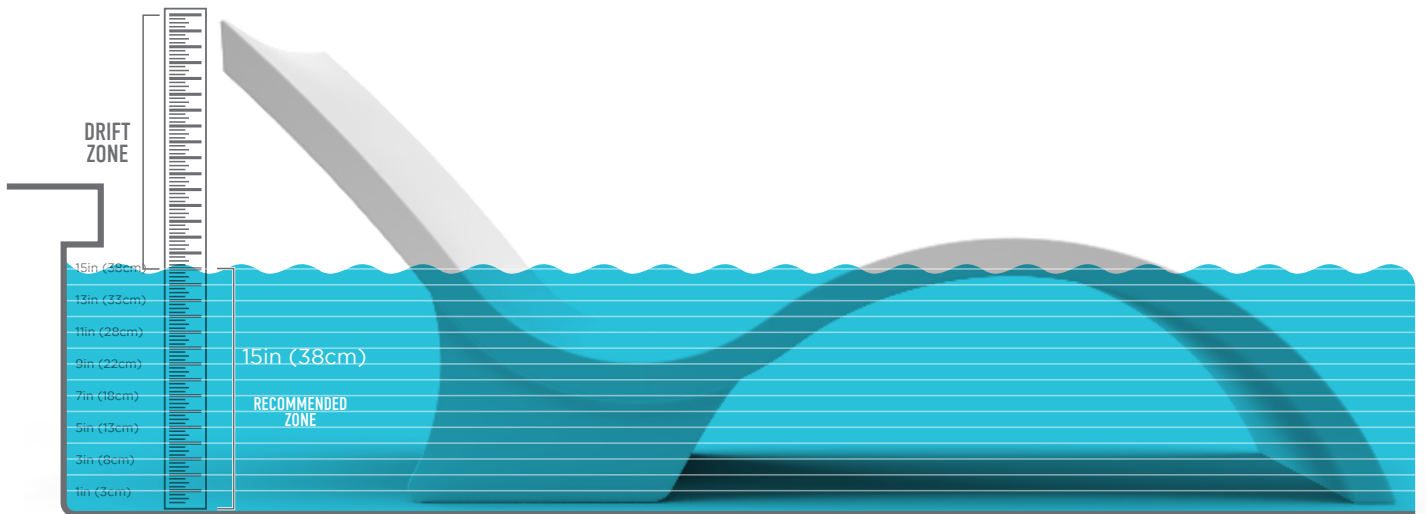

SIGNATURE

CHAISE DEEP

FEATURES

- Designed for up to 15 inches of water or on-deck
- Perfect for residential or commercial settings
- Built to withstand sun, weather, and chemicals of any pool or outdoor environment
- Compatible with all pool types, including vinyl
- Crafted from a high-quality, UV20 rated resin, color stabilized for up to 20,000 hours of direct sunlight
- Easy set up via threaded plug system
- No assembly required
- Available in multiple colors

SPECIFICATIONS

Overall Length: 74 in | 188 cm
Overall Width: 23 in | 59 cm
Overall Height: 31 in | 79 cm
Footprint Length: 63.5 in | 161 cm

Seat Height: 10 in | 25 cm
Knee Height: 16.5 in | 37 cm
Water Depth: Designed for up to 15 in | 38 cm of water
Weight Empty: 60 lbs | 27 kg
Weight Full: 270 lbs | 123 kg

SIGNATURE

CHAISE DEEP

WATER DEPTH

- For water depths of more than 15 in | 38 cm, we recommend using a Signature Chaise Deep Riser
- Product may drift, float, or bob in the drift zone
- To learn more about water depth, visit ledgeloungers.com/faqs

LAYOUT SUGGESTIONS

- Minimum tanning ledge length is dependent on water depth
- 11 in | 28 cm ledge depth requires a minimum ledge length of 63 in | 160 cm
- 13 in | 33 cm ledge depth requires a minimum ledge length of 64 in | 163 cm
- 14 in | 36 cm ledge depth requires a minimum ledge length of 66 in | 168 cm