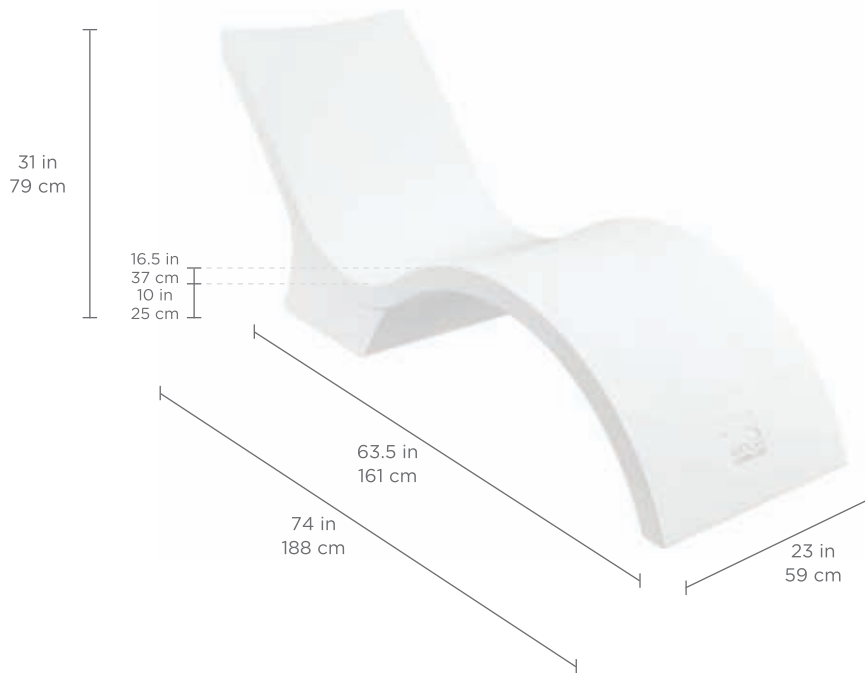

SIGNATURE

CHAISE DEEP

FEATURES

- Designed for up to 15 inches of water or on-deck
- Perfect for residential or commercial settings
- Built to withstand sun, weather, and chemicals of any pool or outdoor environment
- Compatible with all pool types, including vinyl
- Crafted from a high-quality, UV20 rated resin, color stabilized for up to 20,000 hours of direct sunlight
- Easy set up via threaded plug system
- No assembly required
- Available in multiple colors

SPECIFICATIONS

Overall Length: 74 in | 188 cm
Overall Width: 23 in | 59 cm
Overall Height: 31 in | 79 cm
Footprint Length: 63.5 in | 161 cm

Seat Height: 10 in | 25 cm
Knee Height: 16.5 in | 37 cm
Water Depth: Designed for up to 15 in | 38 cm of water
Weight Empty: 60 lbs | 27 kg
Weight Full: 270 lbs | 123 kg

SIGNATURE

CHAISE DEEP

WATER DEPTH

- For water depths of more than 15 in | 38 cm, we recommend using a Signature Chaise Deep Riser
- Product may drift, float, or bob in the drift zone
- To learn more about water depth, visit ledgeloungers.com/faqs

LAYOUT SUGGESTIONS

- Minimum tanning ledge length is dependent on water depth
- 11 in | 28 cm ledge depth requires a minimum ledge length of 63 in | 160 cm
- 13 in | 33 cm ledge depth requires a minimum ledge length of 64 in | 163 cm
- 14 in | 36 cm ledge depth requires a minimum ledge length of 66 in | 168 cm