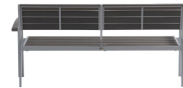

NEW MIRAGE

RATANA

Bench (Stackable)

FN42947GRO | FN42947TEK

Seat Height*: 17.25"

Overall Height: 33.5"

Arm Height: 25"

Depth: 22.5"

Width: 71"

Weight: 40 LBS

Frame: Aluminum
Finish: Silver

Frame: Durawood
Finish: Grey Oak

Frame: Durawood
Finish: Teak

TECHNICAL INFORMATION

- Contract graded Aluminum Frame
- Silver Frame - Durawood Teak or Grey Oak Color Slat, virtually maintenance-free
- Stackable for easy storage
- With matching Side/Bar (with or without Arm) Chairs and Durawood tops Table
- With matching Side/Bar (with or without Arm) Chairs and Durawood tops Table
- Maximum Weight Load: 350 LBS
- For outdoor use only