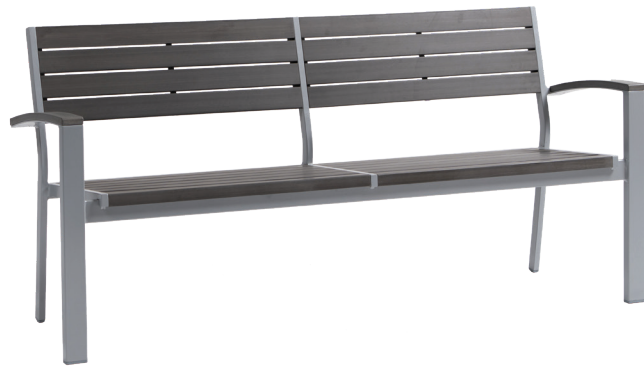

NEW MIRAGE

RATANA

Bench (Stackable)

FN42947GRO | FN42947TEK

Seat Height*: 17.25"

Overall Height: 33.5"

Arm Height: 25"

Depth: 22.5"

Width: 71"

Weight: 40 LBS

Frame: Aluminum
Finish: Silver

Frame: Durawood
Finish: Grey Oak

Frame: Durawood
Finish: Teak

TECHNICAL INFORMATION

- Contract graded Aluminum Frame
- Silver Frame - Durawood Teak or Grey Oak Color Slat, virtually maintenance-free
- Stackable for easy storage
- With matching Side/Bar (with or without Arm) Chairs and Durawood tops Table
- With matching Side/Bar (with or without Arm) Chairs and Durawood tops Table
- Maximum Weight Load: 350 LBS
- For outdoor use only