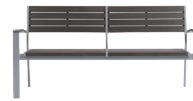

NEW MIRAGE

RATANA

Bench (Stackable)

FN42947GRO | FN42947TEK

Seat Height*: 17.25"

Overall Height: 33.5"

Arm Height: 25"

Depth: 22.5"

Width: 71"

Weight: 40 LBS

Frame: Aluminum
Finish: Silver

Frame: Durawood
Finish: Grey Oak

Frame: Durawood
Finish: Teak

TECHNICAL INFORMATION

- Contract graded Aluminum Frame
- Silver Frame - Durawood Teak or Grey Oak Color Slat, virtually maintenance-free
- Stackable for easy storage
- With matching Side/Bar (with or without Arm) Chairs and Durawood tops Table
- With matching Side/Bar (with or without Arm) Chairs and Durawood tops Table
- Maximum Weight Load: 350 LBS
- For outdoor use only