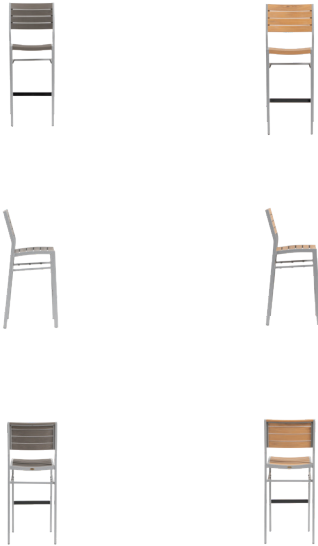

## Bar Chair w/o Arm (Stackable)

FN42941GRO-B | FN42941TEK-B

Seat Height\*: 30.5"

Overall Height: 46"

Depth: 23.5"

Width: 18.5"

Weight: 16 LBS

Frame: Aluminum  
Finish: Silver

Frame: Durawood  
Finish: Grey Oak

Frame: Durawood  
Finish: Teak

### TECHNICAL INFORMATION

- Contract graded Aluminum Frame
- Silver Frame - Durawood Teak or Grey Oak Color Slat, virtually maintenance-free
- Stackable for easy storage
- With matching Side/Bar (with or without Arm) Chairs and Durawood tops Table
- With matching Side/Bar (with or without Arm) Chairs and Durawood tops Table
- Maximum Weight Load: 350 LBS
- For outdoor use only