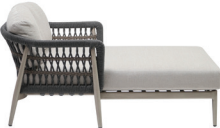

COCONUT GROVE

RATANA

Daybed

FN60171LPR

Seat Height*: 17" w/cushion

Overall Height: 28.75"

Arm Height: 26"

Depth: 71"

Width: 58.5"

Weight: 104 LBS

Weave: Durastrap™ & Durarope™
Finish: Lithium Pearl

Frame: Aluminum
Finish: Pearl

TECHNICAL INFORMATION

- Dual colors polyolefin Durarope™ & Durastrap™
- Hand-brushed pearl color on the frame supported by round tapered legs
- Aluminum with powder coating, hand brushed surface and protective top coating
- UV and weather resistant knitted polyolefin Duraropes™
- Polyolefin Durarope™ & Durastrap™ have a Grey Scale result of 4 after 3,000 hours of UV testing
- The maximum tensile strength of each Durarope™ & Durastrap™ is 280 LBF
- Max. weight load: 350 LBS per seat
- Contract quality
- For outdoor use only