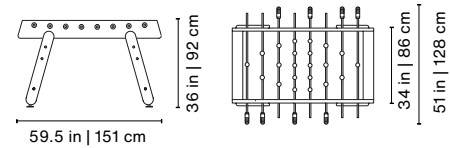

Includes

Balls set (7 units).

2 extra players (1 per team).

Product weight • Peso del producto 136.7 lb | 62 kg

63x35.4x15 in | 160x90x38 cm
202.8 lb | 92 kg

Easy assembly, for doing it yourself with no need of a professional team.
Fácil montaje sin necesidad de un equipo de profesionales.