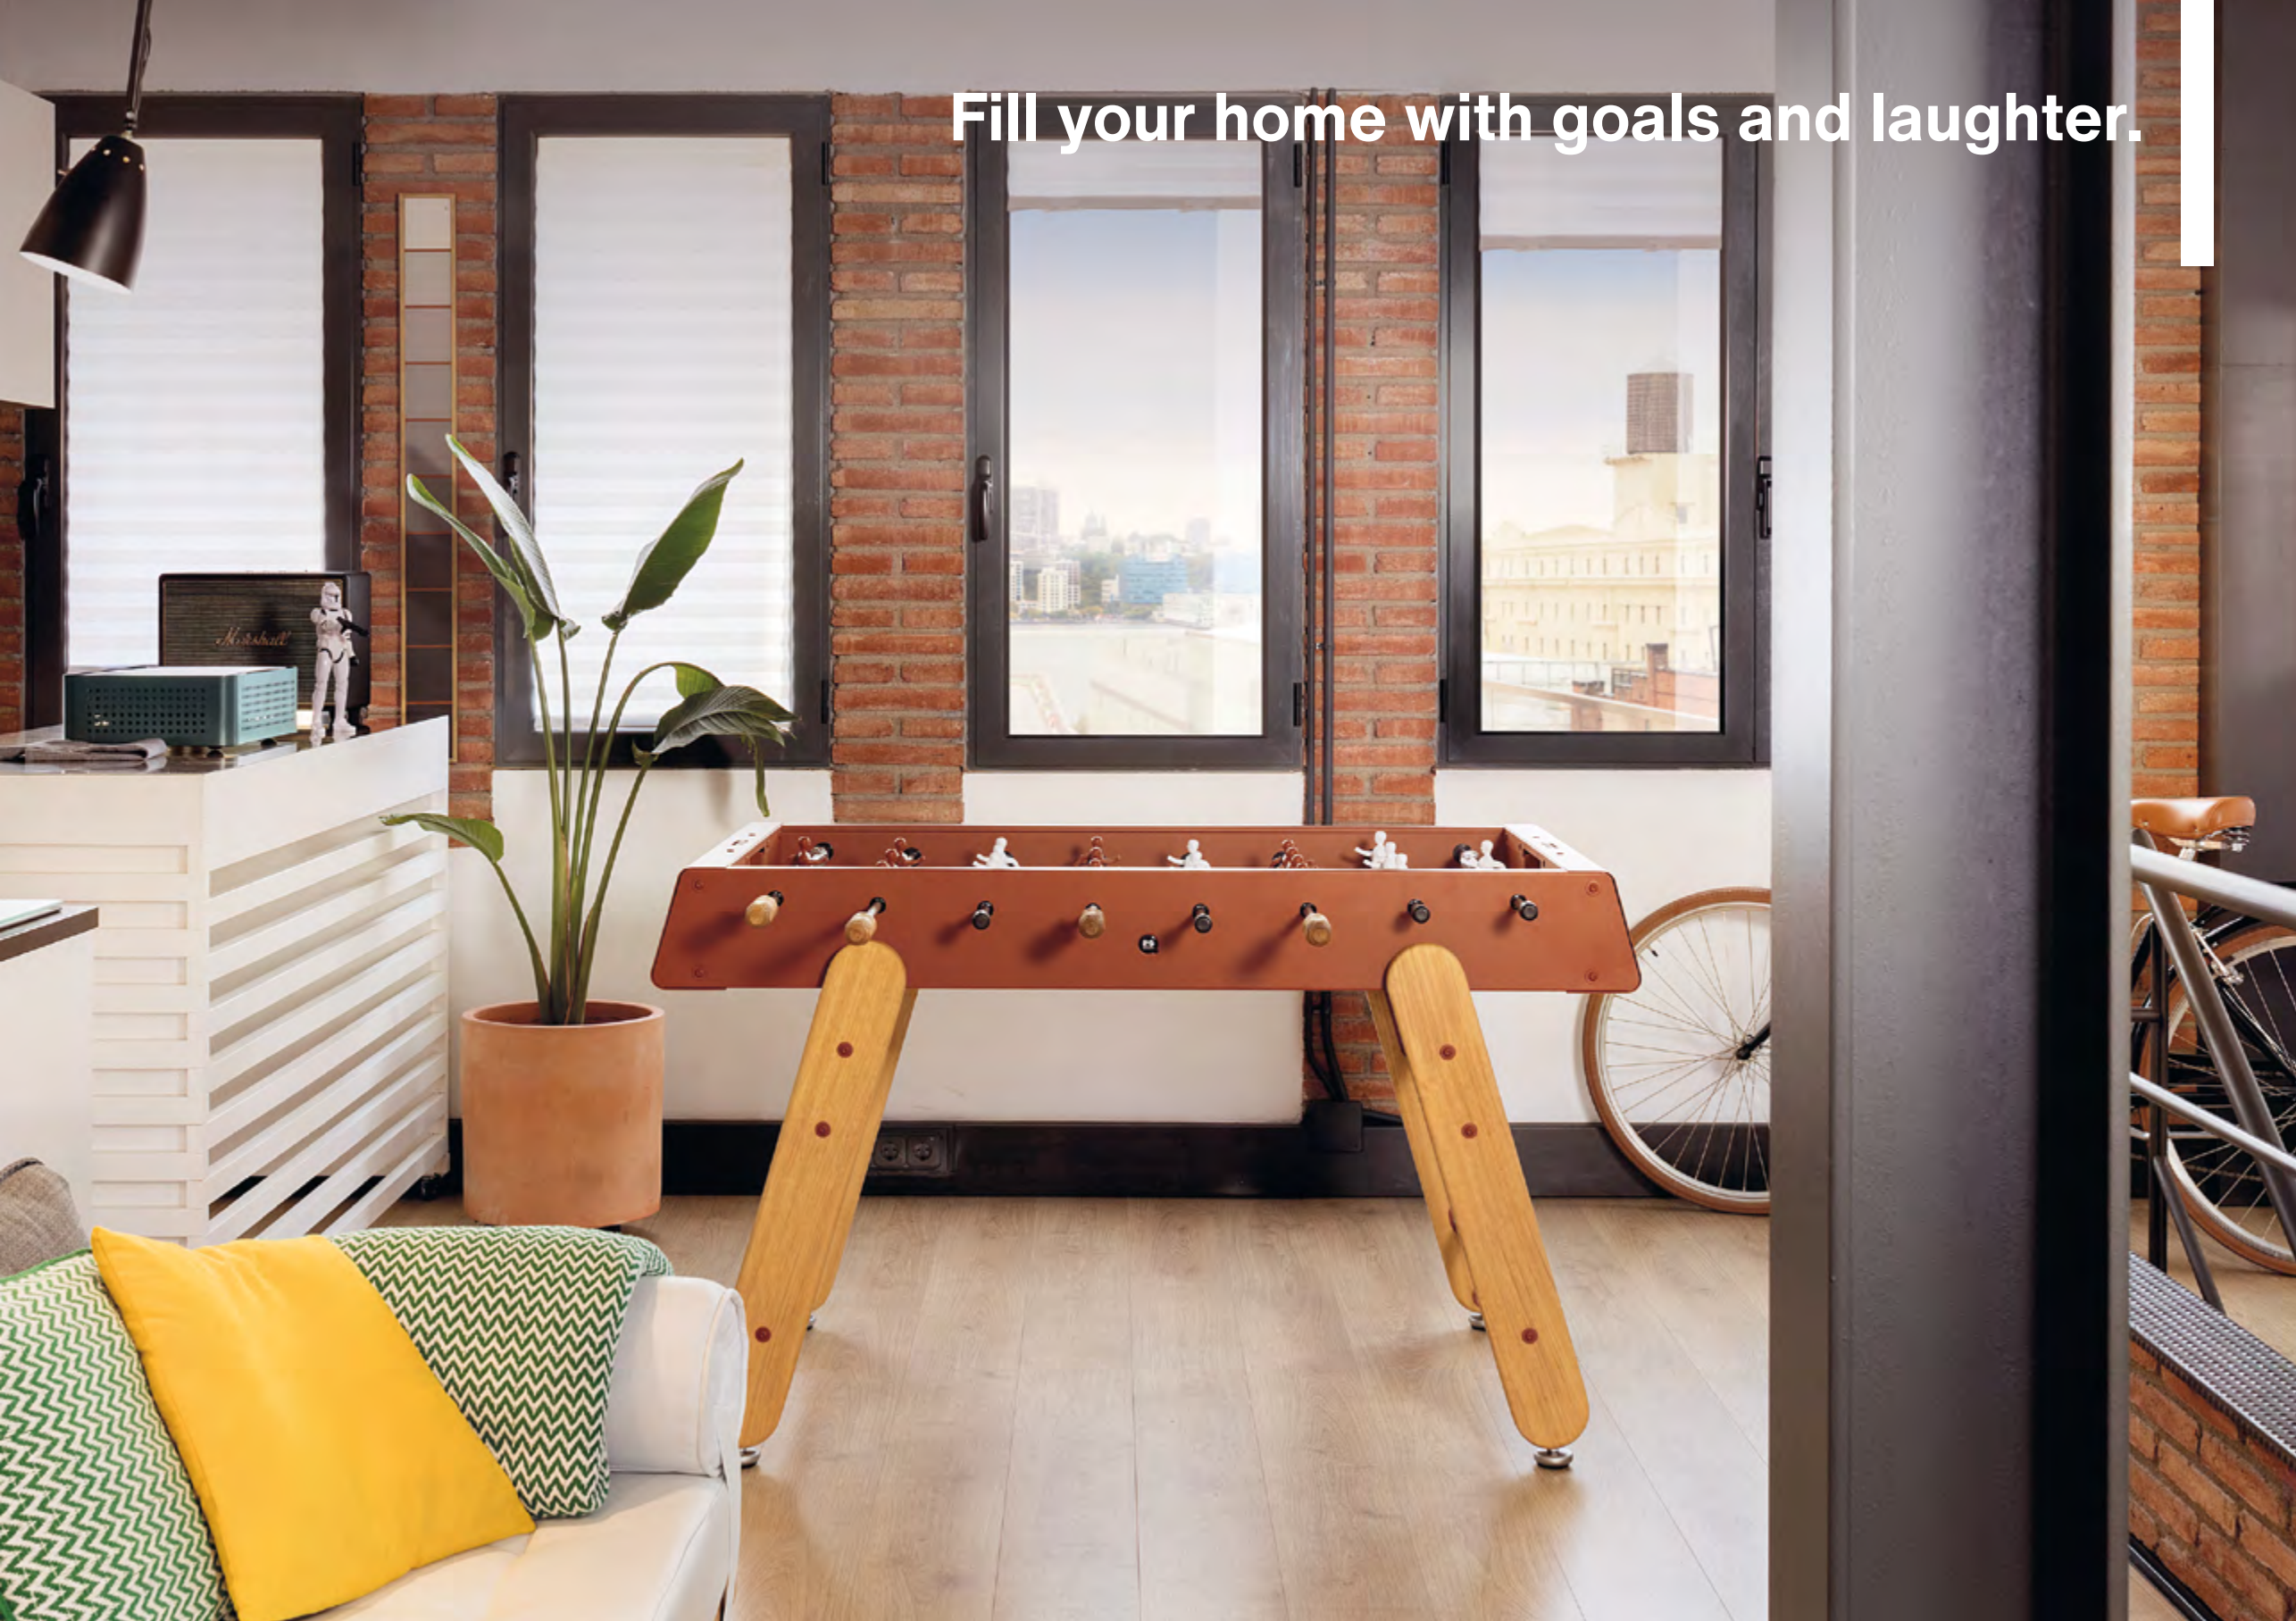

Fill your home with goals and laughter.