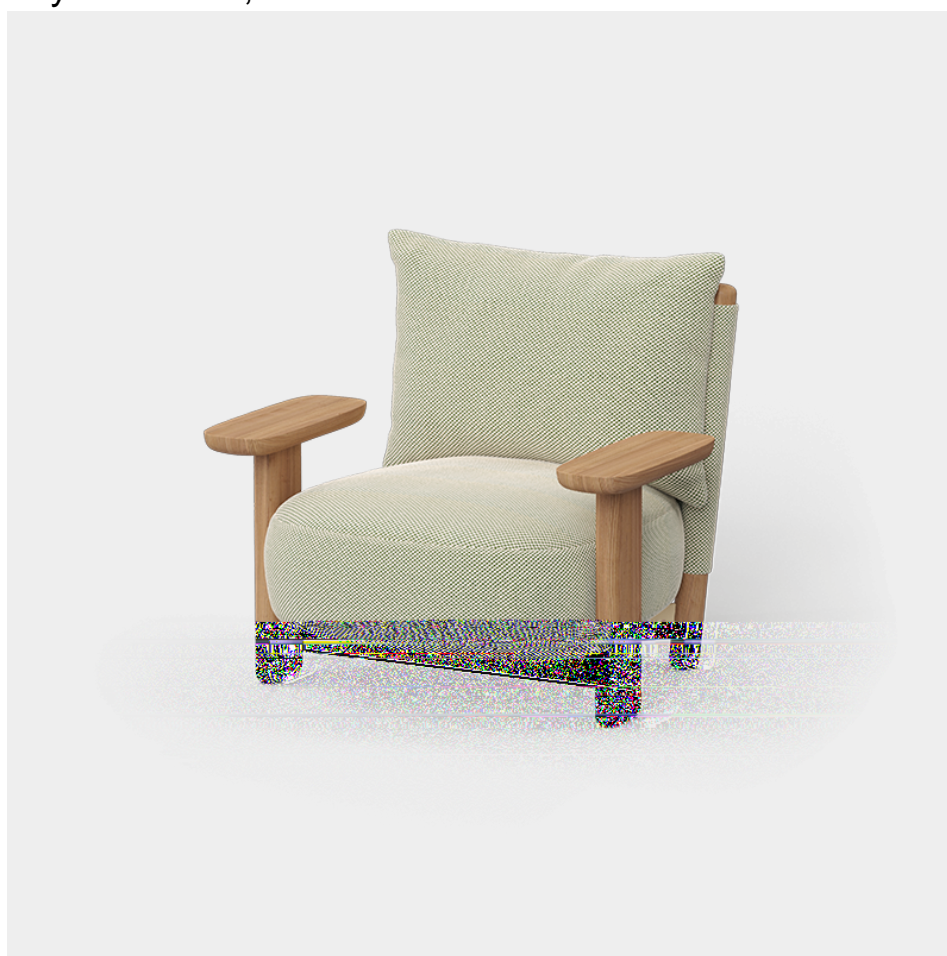

Milos wood lounge chair

by Jean-Marie Massaud

The Milos collection is the fruit of **Vondom's first collaboration with French designer Jean-Marie Massaud**. An example of how simplicity and functionality can be combined to create an elegant and comfortable outdoor furniture collection. Characterised by soft curves, this collection focuses on comfort.

Info

Description

The lounge chair is a true example of Massaud's excellence in the world of design. In its creation, it fuses the versatility of flexible polyurethane foam with the inherent elegance of iroko wood.

Weight: 25 Kg

MILOS Butaca Madera
MILOS Wood Armchair
Ref. 70001

Combinations

2 x 70003 Sofá Brazo izquierdo XL - Sectional Sofa Left XL
1 x 70004 Sofá Módulo Central M - Sectional Sofa Armless M
1 x 70015 Mesa Centro D110 - Low Table D 43 1/4"

Finishes

finishes

POLYURETHANE

Ref. 70001

Furniture made of flexible polyurethane injected cold. This material possesses a high resilience and durability.

fabric

GLAD

Ref. 70001CO