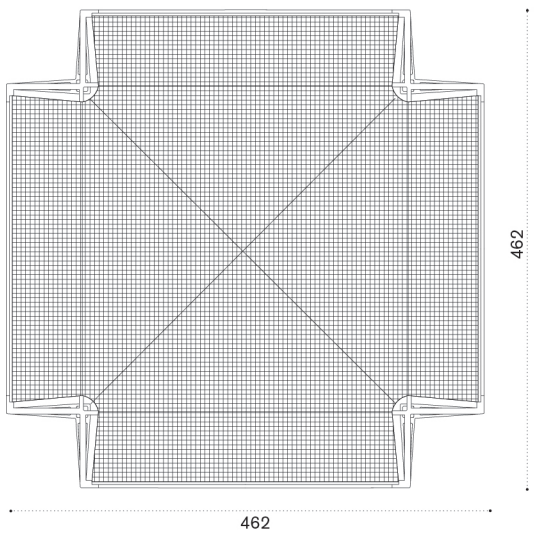

Pavilion

Item

Description

 CSPAT1SD79

Pavilion, teak + alu + waterproof canvas

 → 255  |  3 boxes 1X 80X120X80H 96 Kg + 1X 80X300X50H 205 Kg + 1X 15X450X15H 15 Kg