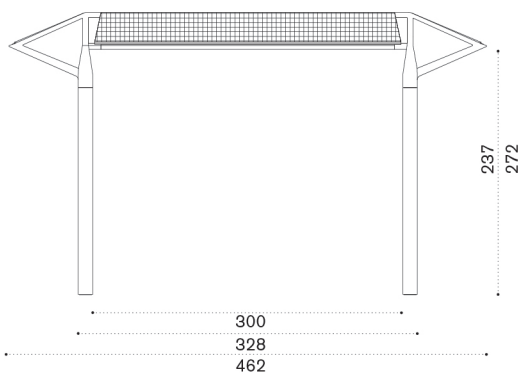

Cosmo^{new}

Design: AMDL CIRCLE

Pavilion

FSC™ certified product

Material

Brushed Teak + Metal
Textured matt Anodic Bronze

Micro-perforated
waterproof canvas

Cosmo^{new}

Pavilion

Item

Description

 CSPAT1SD79

Pavilion, teak + alu + waterproof canvas

 → 255  |  3 boxes 1X 80X120X80H 96 Kg + 1X 80X300X50H 205 Kg + 1X 15X450X15H 15 Kg