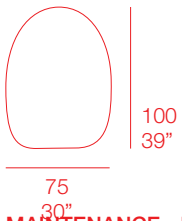

📦 9.50 Kg – 20,90 lbs
📦 0.764 m3 – 26,98 ft3

MAINTENANCE - MANTENIMIENTO

Ver apartado de limpieza y mantenimiento: www.diablaoutdoor.com

See cleaning and maintenance section: www.diablaoutdoor.com

diabla

COLORES - COLOURS