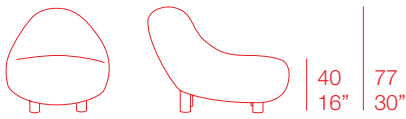

📦 9.50 Kg – 20,90 lbs
📦 0.764 m3 – 26,98 ft3

MAINTENANCE - MANTENIMIENTO

Ver apartado de limpieza y mantenimiento: www.diablaoutdoor.com

See cleaning and maintenance section: www.diablaoutdoor.com

diabla

COLORES - COLOURS