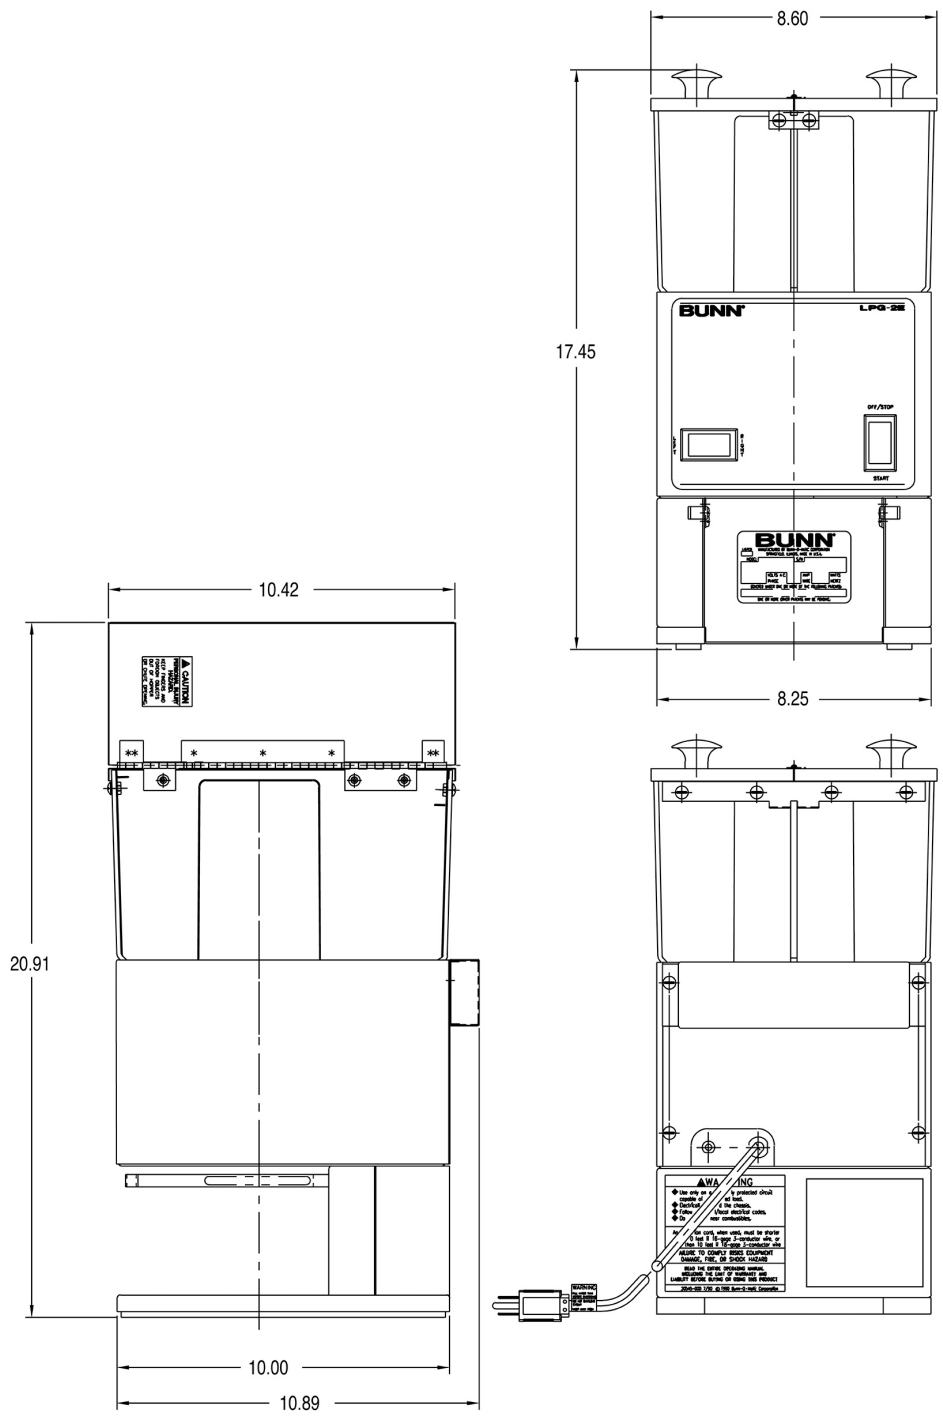

Agency:

Specifications

Product #: 26800.0000

Finish: Stainless

Hoppers: Two

Hopper Capacity: 3.00 lbs (1.361 kgs)

Electrical & Capacity

Volts*	Amps	Watts	Cord Attached	Plug Type	8oz cups/hr 236ml cups/hr	Input H ₂ O Temp.	Phase	# Wires plus Ground	Hertz
120	3.5	420	-	-	-	60°F (15.5°C)	1	2	60

Last Updated:
02/03/2021

Unit				Shipping				
	Height	Width	Depth	Height	Width	Depth	Weight	Volume
English	17.4 in.	8.6 in.	10.9 in.	23.8 in.	12.9 in.	15.0 in.	27.900 lbs	2.654 ft ³
Metric	44.2 cm	21.8 cm	27.7 cm	60.3 cm	32.7 cm	38.1 cm	12.655 kgs	0.075 m ³