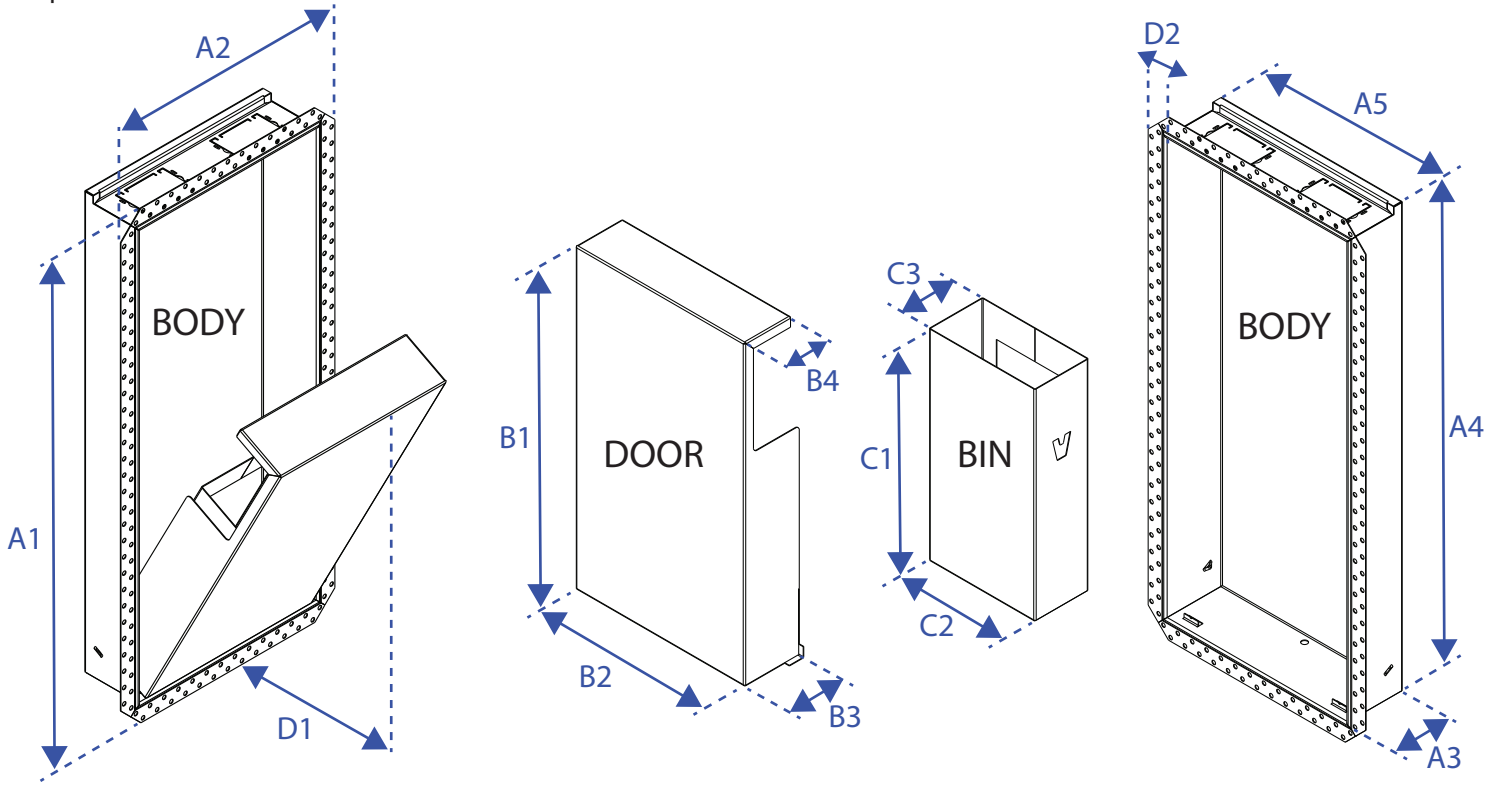

## Specification Sheet

Perspective View

Component Dimensions

	Imperial		Metric
A1	31 7/16"	A1	799mm
A2	15"	A2	382mm
A3	3 7/8"	A3	98mm
A4	29 1/2"	A4	749mm
A5	12 1/2"	A5	318mm
B1	20 5/8"	B1	524mm
B2	11 3/4"	B2	298mm
B3	3 13/16"	B3	97mm
B4	3 1/4"	B4	83mm
C1	14"	C1	356mm
C2	7 3/8"	C2	187mm
C3	3 3/4"	C3	96mm
D1	9 1/4"	D1	235mm
D2	1 1/4"	D2	32mm

**Additional Notes:**

**Garbage bin capacity:** 1.67 Gallons

**Material:** Powder coated surface to be finished with paint or wallpaper.

**Application:** Corner bead edge to be fastened to surface and finished with drywall mud.

### Component Dimensions

	Imperial		Metric
A1	29 <sup>13</sup> / <sub>16</sub> "	A1	757mm
A2	13 <sup>7</sup> / <sub>16</sub> "	A2	341mm
A3	3 <sup>7</sup> / <sub>8</sub> "	A3	98mm
A4	29 <sup>1</sup> / <sub>2</sub> "	A4	749mm
A5	12 <sup>1</sup> / <sub>2</sub> "	A5	318mm
B1	20 <sup>5</sup> / <sub>8</sub> "	B1	524mm
B2	11 <sup>3</sup> / <sub>4</sub> "	B2	298mm
B3	3 <sup>13</sup> / <sub>16</sub> "	B3	97mm
B4	3 <sup>1</sup> / <sub>4</sub> "	B4	83mm
C1	14"	C1	356mm
C2	7 <sup>3</sup> / <sub>8</sub> "	C2	187mm
C3	3 <sup>3</sup> / <sub>4</sub> "	C3	96mm
D1	9 <sup>1</sup> / <sub>4</sub> "	D1	235mm
D2	<sup>7</sup> / <sub>16</sub> "	D2	10mm