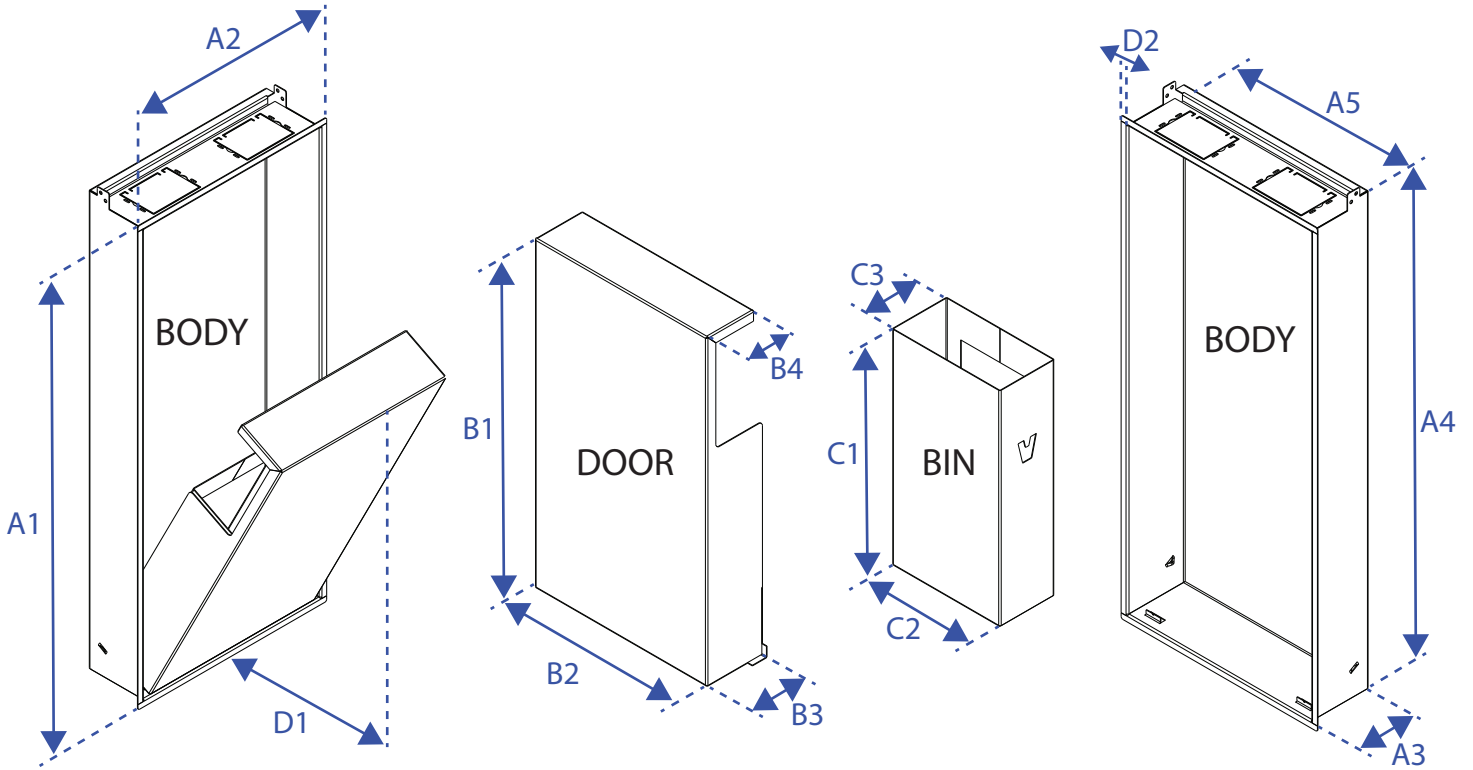

## Specification Sheet

Perspective View

Component Dimensions

	Imperial		Metric
A1	31 7/16"	A1	799mm
A2	15"	A2	382mm
A3	3 7/8"	A3	98mm
A4	29 1/2"	A4	749mm
A5	12 1/2"	A5	318mm
B1	20 5/8"	B1	524mm
B2	11 3/4"	B2	298mm
B3	3 13/16"	B3	97mm
B4	3 1/4"	B4	83mm
C1	14"	C1	356mm
C2	7 3/8"	C2	187mm
C3	3 3/4"	C3	96mm
D1	9 1/4"	D1	235mm
D2	1 1/4"	D2	32mm

**Additional Notes:**

**Garbage bin capacity:** 1.67 Gallons

**Material:** Powder coated surface to be finished with paint or wallpaper.

**Application:** Corner bead edge to be fastened to surface and finished with drywall mud.

## Specification Sheet

Perspective View

### Component Dimensions

	Imperial		Metric
A1	29 <sup>13</sup> / <sub>16</sub> "	A1	757mm
A2	13 <sup>7</sup> / <sub>16</sub> "	A2	341mm
A3	3 <sup>7</sup> / <sub>8</sub> "	A3	98mm
A4	29 <sup>1</sup> / <sub>2</sub> "	A4	749mm
A5	12 <sup>1</sup> / <sub>2</sub> "	A5	318mm
B1	20 <sup>5</sup> / <sub>8</sub> "	B1	524mm
B2	11 <sup>3</sup> / <sub>4</sub> "	B2	298mm
B3	3 <sup>13</sup> / <sub>16</sub> "	B3	97mm
B4	3 <sup>1</sup> / <sub>4</sub> "	B4	83mm
C1	14"	C1	356mm
C2	7 <sup>3</sup> / <sub>8</sub> "	C2	187mm
C3	3 <sup>3</sup> / <sub>4</sub> "	C3	96mm
D1	9 <sup>1</sup> / <sub>4</sub> "	D1	235mm
D2	<sup>7</sup> / <sub>16</sub> "	D2	10mm