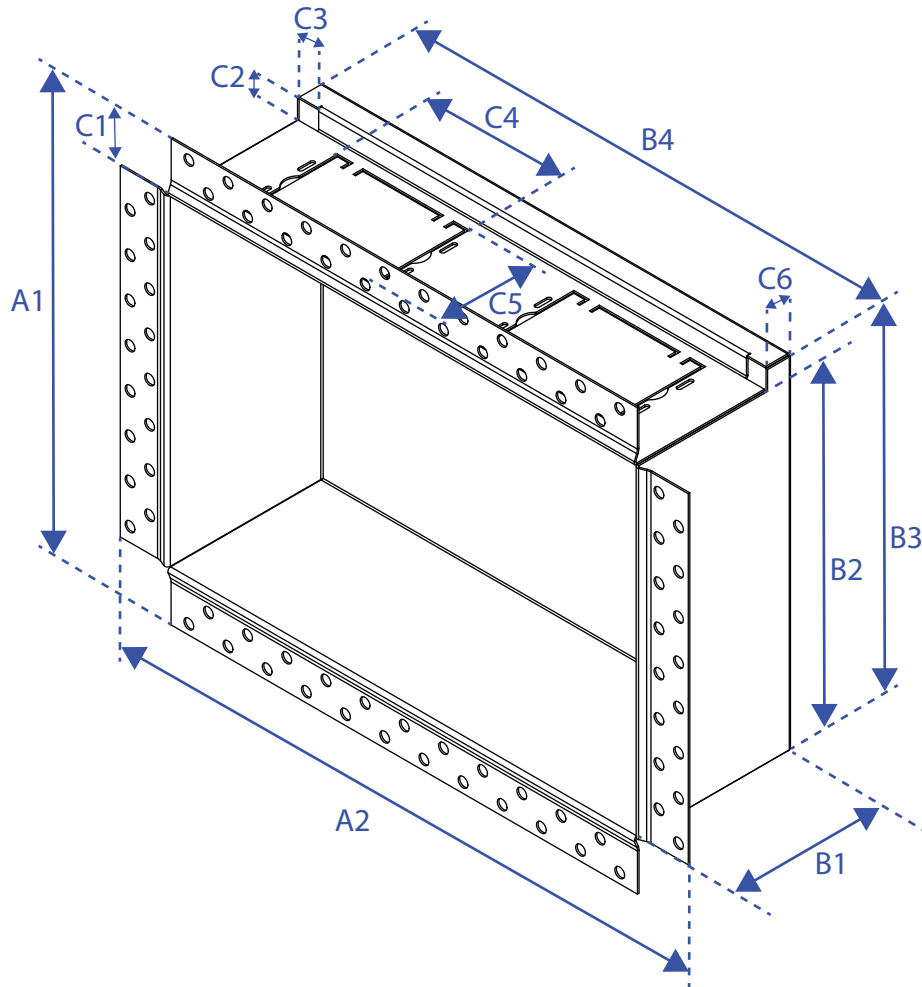

### Component Dimensions:

	Inches	mm
A1	10 1/16"	272mm
A2	14 7/16"	367mm
B1	3 15/16"	98mm
B2	8 1/4"	210mm
B3	8 3/4"	222mm
B4	12"	304mm
C1	1 1/4"	32mm
C2	1/2"	13mm
C3	1/2"	13mm
C4	3 3/8"	86mm
C5	2 1/4"	58mm
C6	5/8"	13mm

### Components:

**Material:** Powder coated surface to be finished with paint or wallpaper.

**Application:** Corner bead edge to be fastened to surface and finished with drywall mud.

**Framed Anywhere Niche [Luxe]  
Specification Sheet**

**Component Dimensions:**

	<i>Inches</i>	<i>mm</i>
A1	9 7/16"	240mm
A2	13 3/16"	335mm
B1	3 15/16"	98mm
B2	8 1/4"	210mm
B3	8 3/4"	222mm
B4	12"	304mm
C1	9/16"	14mm
C2	1/2"	13mm
C3	1/2"	13mm
C4	3 3/8"	86mm
C5	2 1/4"	58mm
C6	5/8"	13mm