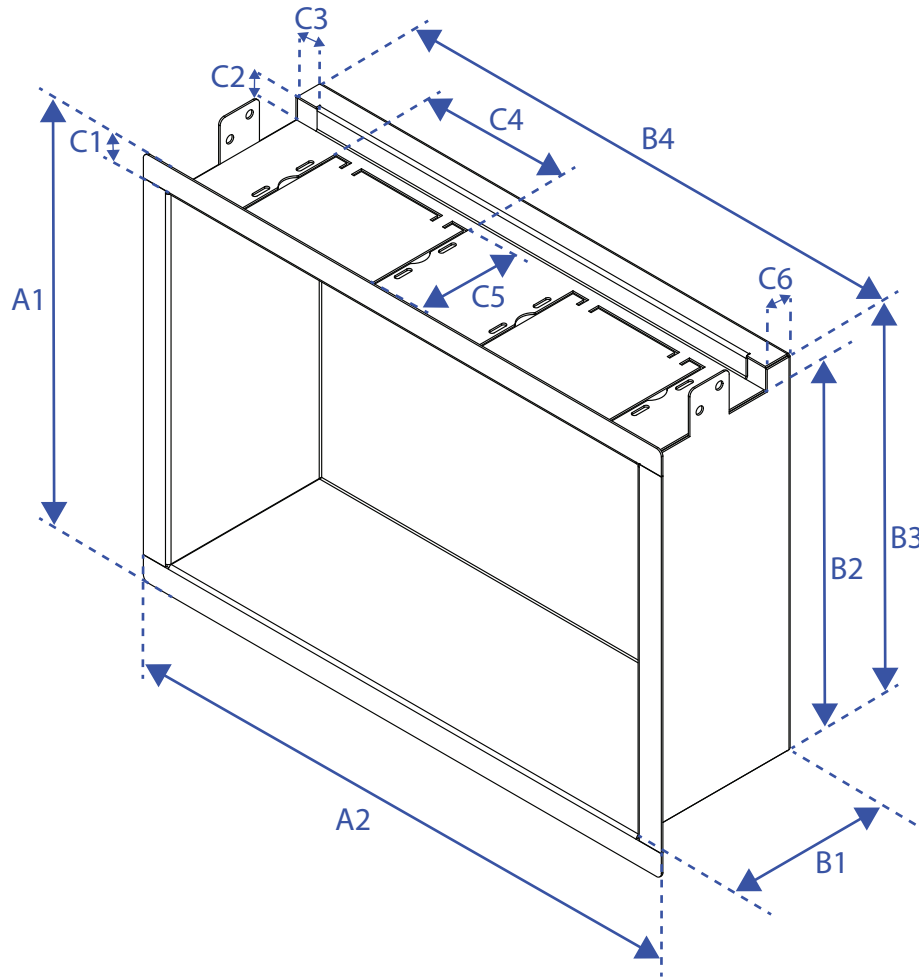

### Component Dimensions:

	Inches	mm
A1	10 1/16"	272mm
A2	14 7/16"	367mm
B1	3 15/16"	98mm
B2	8 1/4"	210mm
B3	8 3/4"	222mm
B4	12"	304mm
C1	1 1/4"	32mm
C2	1/2"	13mm
C3	1/2"	13mm
C4	3 3/8"	86mm
C5	2 1/4"	58mm
C6	5/8"	13mm

### Components:

**Material:** Powder coated surface to be finished with paint or wallpaper.

**Application:** Corner bead edge to be fastened to surface and finished with drywall mud.

**Framed Anywhere Niche [Luxe]  
Specification Sheet**

**Component Dimensions:**

	<i>Inches</i>	<i>mm</i>
A1	9 7/16"	240mm
A2	13 3/16"	335mm
B1	3 15/16"	98mm
B2	8 1/4"	210mm
B3	8 3/4"	222mm
B4	12"	304mm
C1	9/16"	14mm
C2	1/2"	13mm
C3	1/2"	13mm
C4	3 3/8"	86mm
C5	2 1/4"	58mm
C6	5/8"	13mm