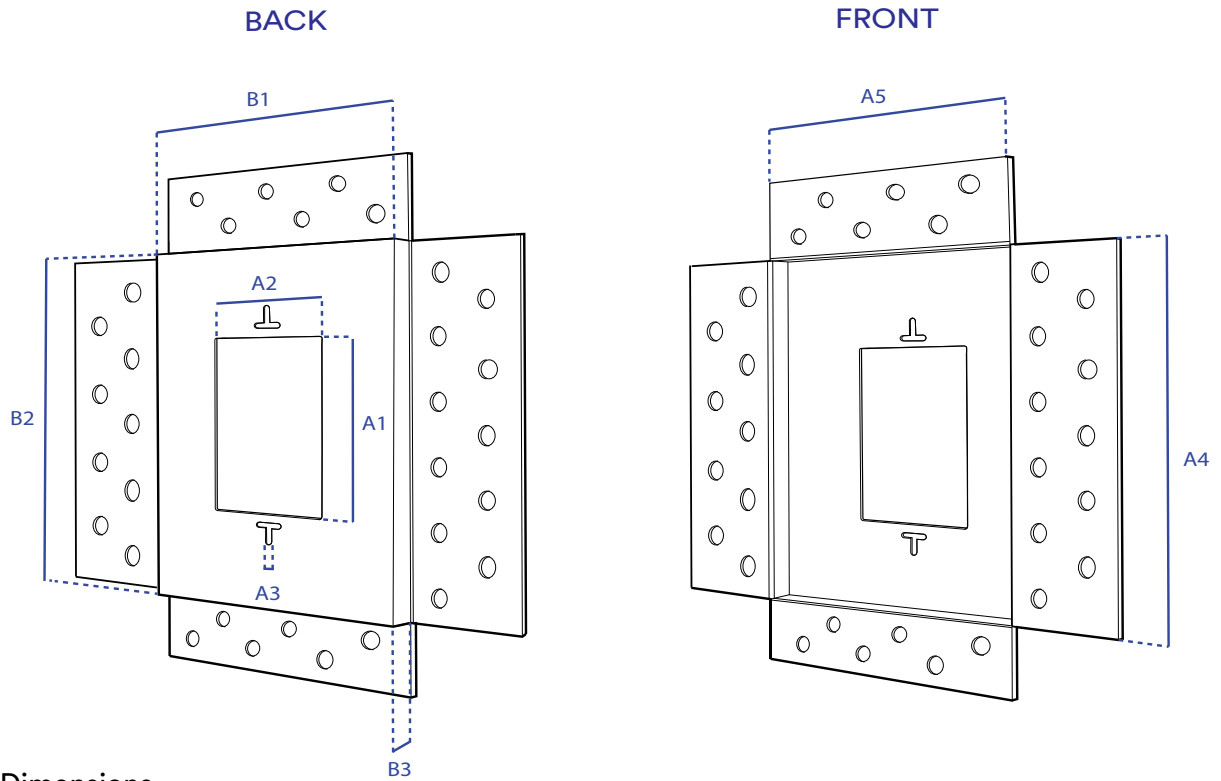

Flush Drywall Receptacle Mount [Luxe] Specification Sheet

Perspective View

Component Dimensions

Imperial

	1 Gang	2 Gang	3 Gang	4 Gang	5 Gang
A1	2 7/8"	2 7/8"	2 7/8"	2 7/8"	2 7/8"
A2	2 1/16"	3 7/8"	5 11/16"	7 7/16"	9 5/8"
A3	1/8"	1/8"	1/8"	1/8"	1/8"
A4	5 1/8"	5 1/8"	5 1/8"	5 1/8"	5 1/8"
A5	3 3/8"	5 3/16"	7"	8 7/8"	11"
B1	3 7/16"	5 1/4"	7 1/16"	8 7/8"	11"
B2	5 3/16"	5 3/16"	5 3/16"	5 3/16"	5 3/16"
B3	5/16"	5/16"	5/16"	5/16"	5/16"

Metric

	1 Gang	2 Gang	3 Gang	4 Gang	5 Gang
A1	71mm	71mm	71mm	71mm	71mm
A2	52mm	98mm	144mm	190mm	245mm
A3	3mm	3mm	3mm	3mm	3mm
A4	130mm	130mm	130mm	130mm	130mm
A5	86mm	132mm	178mm	225mm	279mm
B1	87mm	133mm	177mm	225mm	279mm
B2	132mm	132mm	132mm	132mm	132mm
B3	8mm	8mm	8mm	8mm	8mm

Material: Lightly textured powder coated metal.

Body: Corner bead edge to be fastened to surface and finished with drywall mud.

Flush Drywall Receptacle Mount [Luxe] Specification Sheet

1 GANG
Compatible with any screwless wall plate smaller than
3 5/16" x 5 1/16"

2 GANG
Compatible with any screwless wall plate smaller than
5 1/16 x 5 1/16

3 GANG
Compatible with any screwless wall plate smaller than
6 15/16 x 5 1/16

4 GANG
Compatible with any screwless wall plate smaller than
8 11/16 x 5 1/16