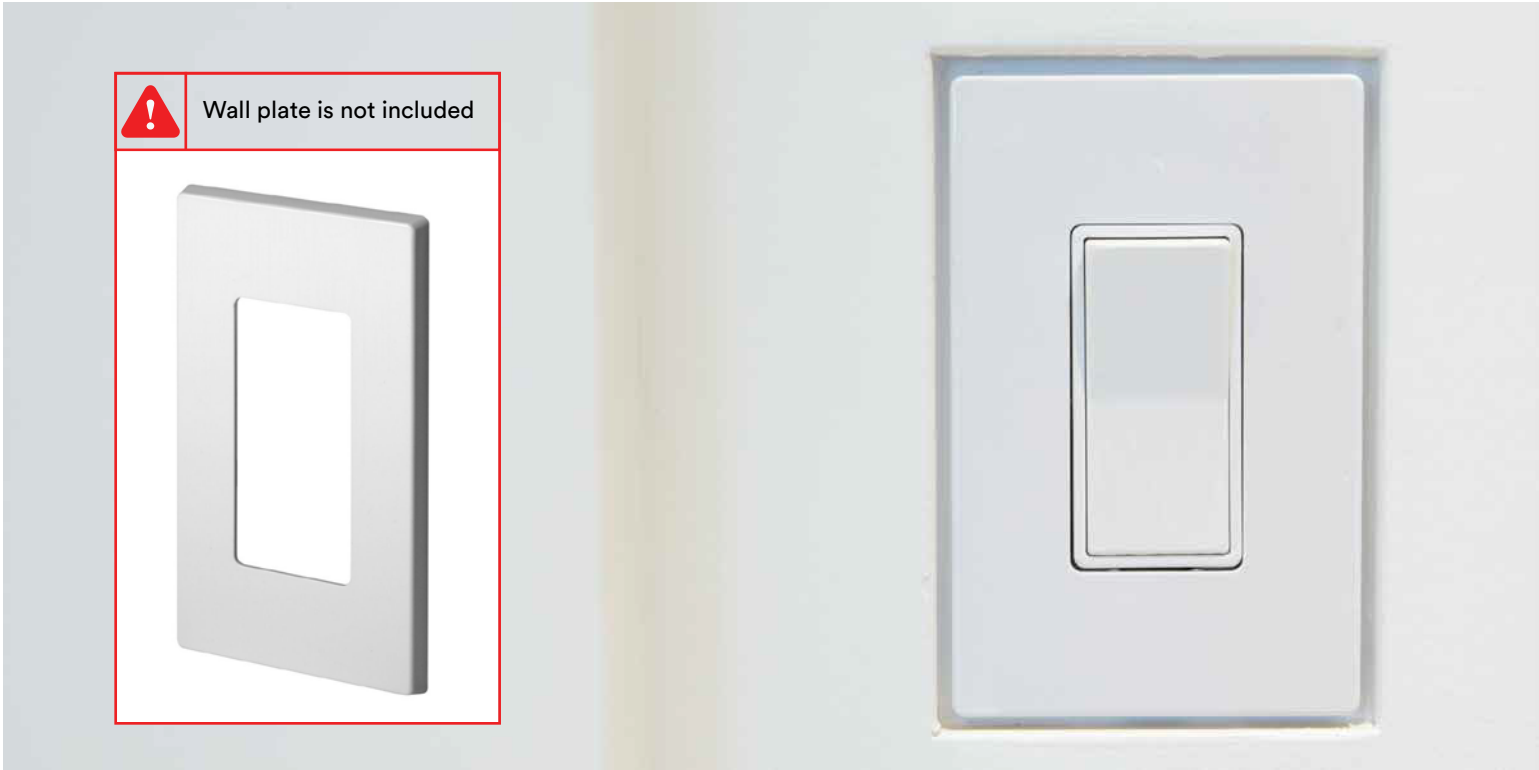

Flush Drywall Receptacle Mount [Luxe] Specification Sheet

Perspective View

Component Dimensions

Imperial

	1 Gang	2 Gang	3 Gang	4 Gang	5 Gang
A1	2 7/8"	2 7/8"	2 7/8"	2 7/8"	2 7/8"
A2	2 1/16"	3 7/8"	5 11/16"	7 7/16"	9 5/8"
A3	1/8"	1/8"	1/8"	1/8"	1/8"
A4	5 1/8"	5 1/8"	5 1/8"	5 1/8"	5 1/8"
A5	3 3/8"	5 3/16"	7"	8 7/8"	11"
B1	3 7/16"	5 1/4"	7 1/16"	8 7/8"	11"
B2	5 3/16"	5 3/16"	5 3/16"	5 3/16"	5 3/16"
B3	5/16"	5/16"	5/16"	5/16"	5/16"

Material: Lightly textured powder coated metal.

Body: Corner bead edge to be fastened to surface and finished with drywall mud.

Flush Drywall Receptacle Mount [Luxe] Specification Sheet

1 GANG
Compatible with any screwless wall plate smaller than
3 5/16" x 5 1/16"