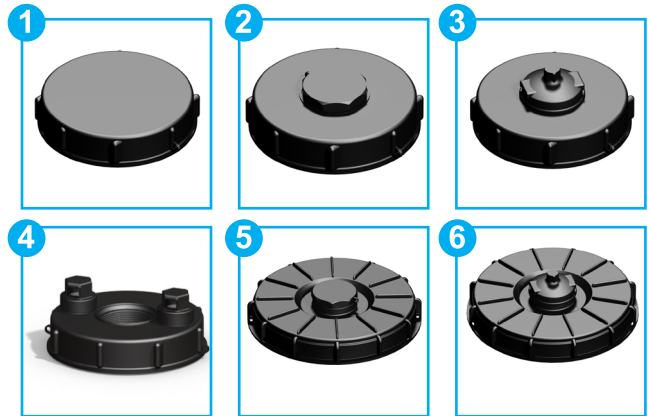

	PART NUMBER	IBC VALVES
1	DL2/60UF/2CAM/7	2" 'DARCIE-LITE' IBC ball valve, S60X6 female buttress in-let x 2" camlock adapter with 2" pipe thread female C/W dust cap, black, yellow handle CPP logo G/P/P
2	DL2/60UF/2NPM/7	2" 'DARCIE-LITE' IBC ball valve, S60X6 female buttress in-let x 2" NPT male, C/W dust cap, black
3	DL2/60UF/60UM/7	2" 'DARCIE-LITE' IBC ball valve, S60X6 female buttress in-let x S60X6 male, C/W dust cap, black, yellow handle CPP logo G/P/P
4	DL2/75UF/2CAM/7	2" 'DARCIE-LITE' IBC ball valve, S75X6 female x camlock adapter
5	DL2/75UF/2NPM/7	2" 'DARCIE-LITE' IBC ball valve, S75X6 female buttress
6	DL2/75UF/60UM/7	2" 'DARCIE-LITE' IBC ball valve, S75X6 female buttress in-let x S60X6 male, C/W dust cap, black, yellow handle CPP logo G/P/P

JJ DOWNS INDUSTRIAL PLASTICS INC.

JJDOWNS.COM

IBC SPARE PARTS

page 3 of 3

DUST CAPS

	PART NUMBER
1	2BCSS/20B/024
2	2BCSS/21B/024
3	2BC/20UD/024
4	2BC/20N/024
5	CFH/20C/027
6	3BC/1008U/024

FILL PORT LIDS

	PART NUMBER
1	IBC/150P/027
2	IBC/150P20B/027
3	IBC/150P20BV/027
4	IBC/150P20BDV/027
5	IBC/240P20B/HD
6	IBC/240P20BV/HD

IBC VALVES

	PART NUMBER
1	DL2/60UF/2CAM/7
2	DL2/60UF/2NPM/7
3	DL2/60UF/60UM/7
4	DL2/75UF/2CAM/7
5	DL2/75UF/2NPM/7
6	DL2/75UF/60UM/7

I.S.O
STANDARDS

•
HIGH
IMPACT
POLYPROP

FOOD
CONTACTS

•
URT
WEAR WASHERS

MADE
IN UK