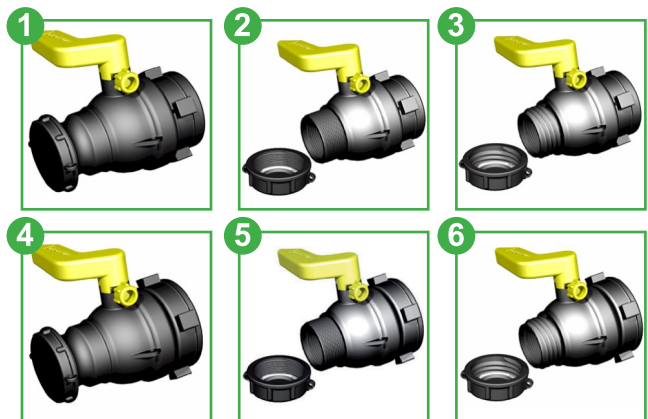

	PART NUMBER	IBC VALVES
1	DL2/60UF/2CAM/7	2" 'DARCIE-LITE' IBC ball valve, S60X6 female buttress in-let x 2" camlock adapter with 2" pipe thread female C/W dust cap, black, yellow handle CPP logo G/P/P
2	DL2/60UF/2NPM/7	2" 'DARCIE-LITE' IBC ball valve, S60X6 female buttress in-let x 2" NPT male, C/W dust cap, black
3	DL2/60UF/60UM/7	2" 'DARCIE-LITE' IBC ball valve, S60X6 female buttress in-let x S60X6 male, C/W dust cap, black, yellow handle CPP logo G/P/P
4	DL2/75UF/2CAM/7	2" 'DARCIE-LITE' IBC ball valve, S75X6 female x camlock adapter
5	DL2/75UF/2NPM/7	2" 'DARCIE-LITE' IBC ball valve, S75X6 female buttress
6	DL2/75UF/60UM/7	2" 'DARCIE-LITE' IBC ball valve, S75X6 female buttress in-let x S60X6 male, C/W dust cap, black, yellow handle CPP logo G/P/P

JJ DOWNS INDUSTRIAL PLASTICS INC.

JJDOWNS.COM

IBC SPARE PARTS

page 3 of 3

DUST CAPS

	PART NUMBER
1	2BCSS/20B/024
2	2BCSS/21B/024
3	2BC/20UD/024
4	2BC/20N/024
5	CFH/20C/027
6	3BC/1008U/024

FILL PORT LIDS

	PART NUMBER
1	IBC/150P/027
2	IBC/150P20B/027
3	IBC/150P20BV/027
4	IBC/150P20BDV/027
5	IBC/240P20B/HD
6	IBC/240P20BV/HD

IBC VALVES

	PART NUMBER
1	DL2/60UF/2CAM/7
2	DL2/60UF/2NPM/7
3	DL2/60UF/60UM/7
4	DL2/75UF/2CAM/7
5	DL2/75UF/2NPM/7
6	DL2/75UF/60UM/7

I.S.O
STANDARDS

•
HIGH
IMPACT
POLYPROP

FOOD
CONTACTS

•
URT
WEAR WASHERS

MADE
IN UK