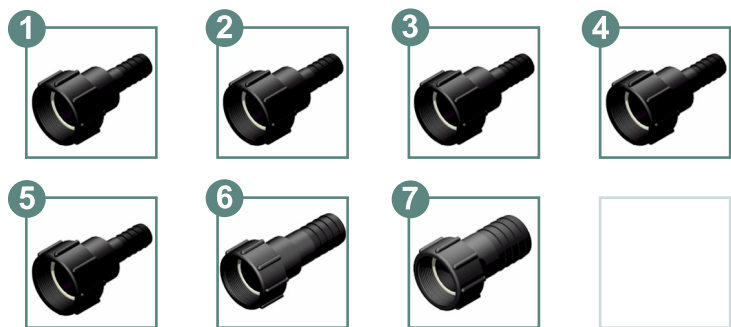

PART NUMBER		3
1	HFM/205T/027	
2	HFM/2063T/027	
3	HFM/2075T/027	
4	HFM/21T/027	
5	HFM/212T/027	
6	HFM/215T/027	
7	HFM/20T/027