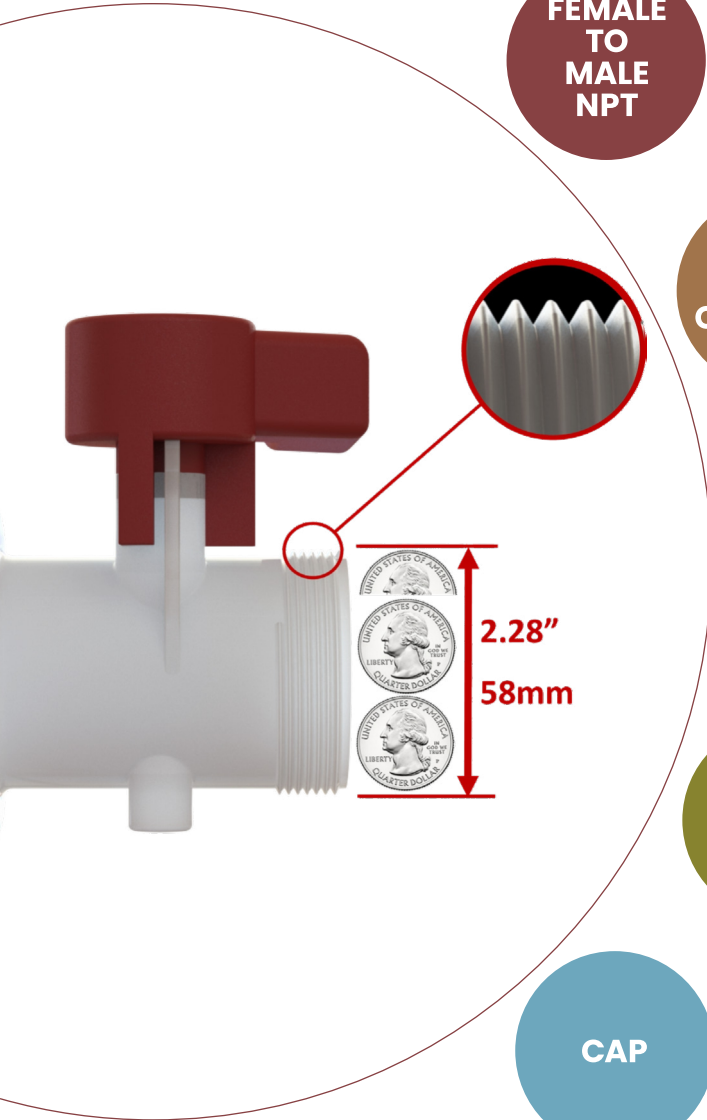

IBC VALVES

FEMALE TO MALE NPT

	PART NUMBER
1	HMFN/07520M/027
2	HMFN/1020M/027
3	HMFN/1220M/027
4	HMFN/1520M/027
5	HMFNHR/7520M/027
6	HMFU/20M/027
7	HMFUDS/20M/027

FEMALE NPT TO CAMLOCK

	PART NUMBER
1	CMA/1020M/027
2	CMA/1520M/027
3	CMA/20M/027
4	CMAS/20NNB/027
5	CMA/20M/027

FEMALE NPT TO HOSE TAIL

	PART NUMBER
1	HFM/205T/027
2	HFM/2063T/027
3	HFM/2075T/027
4	HFM/21T/027
5	HFM/212T/027
6	HFM/215T/027
7	HFM/20T/027

FEMALE NPT TO SWIVELS

	PART NUMBER
1	HFFSN/20M075N/027
2	HFFSN/20M10N/027
3	HFFSN/20M20N/027

CAP

	PART NUMBER
1	2BC/20N/024

I.S.O
STANDARDS

•
HIGH
IMPACT
POLYPROP

FOOD
CONTACTS

•
URT
WEAR WASHERS

MADE
IN UK

•
DELIVERY & VOLUME
DISCOUNTS
ON REQUEST

JJD

JJ DOWNS INDUSTRIAL PLASTICS INC.

JJDOWNS.COM