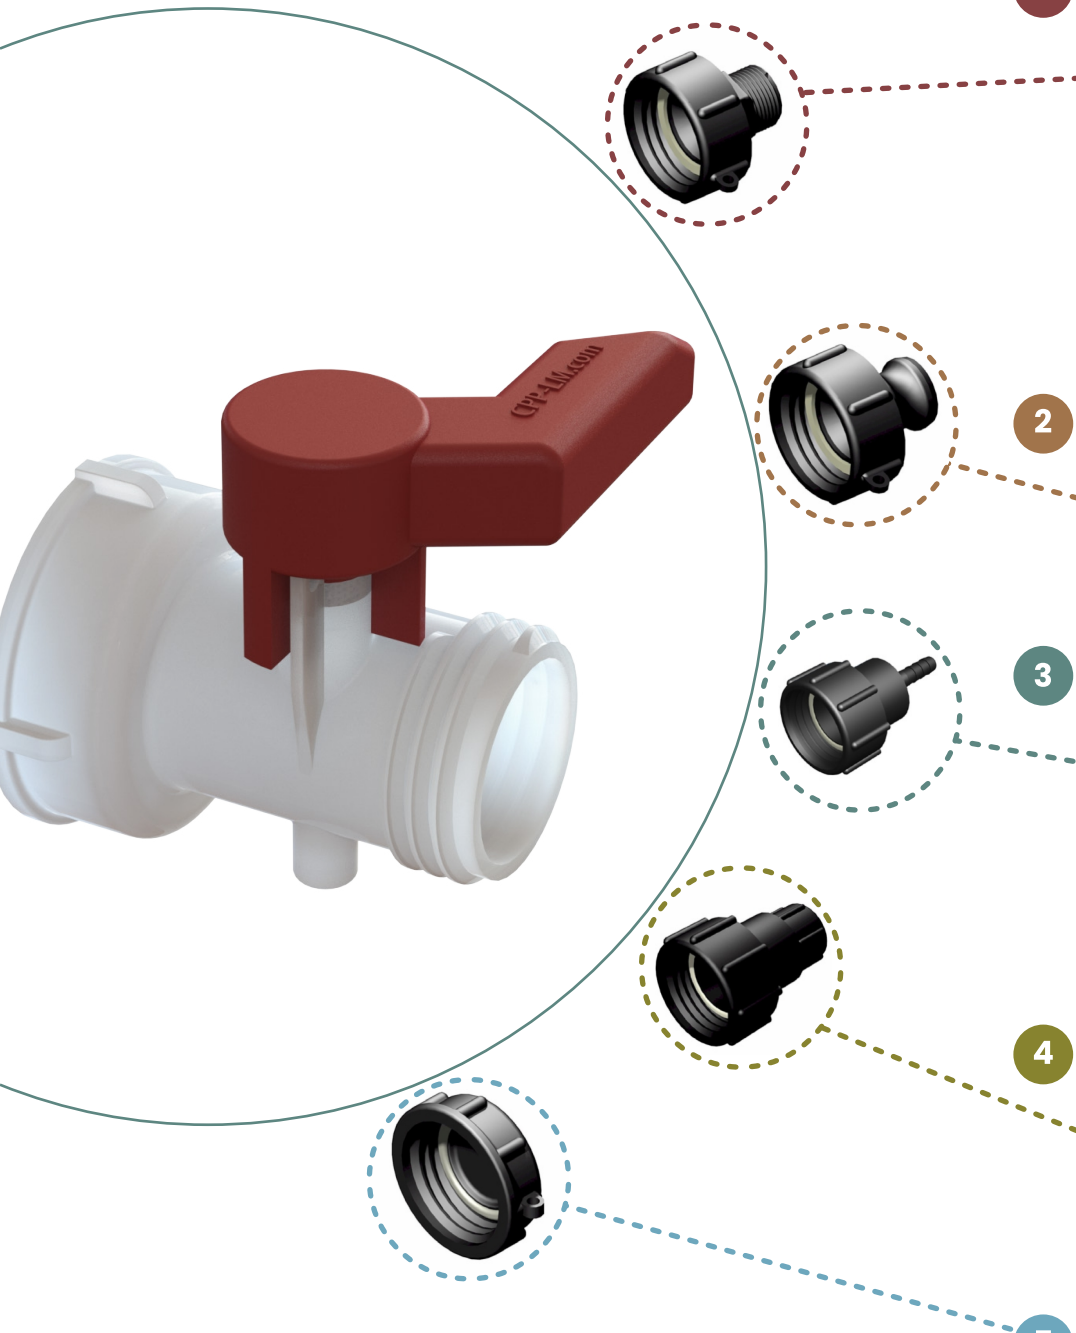

2" (S60 x 6) MALE BUTTRESS

1	PART NUMBER
1	HMFB/75UD/027
2	HMFB/10UD/027
3	HMFB/12UD/027
4	HMFB/15UD/027
5	HMFB/20UD/027
6	HMF20UD/027
7	HMFNHR/075UD/027
8	HMFU/20UD/027

2	PART NUMBER
1	CMA/075UD/027
2	CMA/10UD/027
3	CMA/15UD/027
4	CMA/20UD/027

5	PART NUMBER
1	2BC/20UD/024

2" (S60 x 6) MALE BUTTRESS

1

	PART NUMBER	
1	HMFB/75UD/027	¾" BSP hex male adapter X S60X6 female buttress C/W seal G/P/P
2	HMFB/10UD/027	1" BSP hex male adapter X S60X6 female buttress C/W seal G/P/P
3	HMFB/12UD/027	1¼" BSP male x S60x6 female G/P/P
4	HMFB/15UD/027	1½" BSP male x S60x6 female G/P/P
5	HMFB/20UD/027	2" Part 'HA', 2" BSP male x S60X6 female buttress, C/W seal, G/P/P
6	HMFM/20UD/027	2" NPS male x S60x6 female buttress C/W seal, G/P/P
7	HMFNHR/075UD/027	¾" - 11.5NHR male garden thread X S60x6 female buttress
8	HMFU/20UD/027	S60X6 male buttress x 2" S60x6 female thread, G/P/P, nat

2

	PART NUMBER	
1	CMA/075UD/027	¾" Part 'A', ¾" camlock adapter x S60X6 female buttress C/W seal
2	CMA/10UD/027	1" Part 'A' 1" camlock adaptor x S60X6 female buttress
3	CMA/15UD/027	1½" part 'A', 1½" camlock adapter x S60X6 female buttress, G/P/P
4	CMA/20UD/027	2" part 'A', 2" camlock adapter x S60X6 female buttress C/W Seal

5

	PART NUMBER	
1	2BC/20UD/024	S60x6 female dust cap, black P/P

IBC VALVES

page 3 of 3

2" (S60 x 6) MALE BUTTRESS

1	PART NUMBER
1	HMFB/75UD/027
2	HMFB/10UD/027
3	HMFB/12UD/027
4	HMFB/15UD/027
5	HMFB/20UD/027
6	HMFMB/20UD/027
7	HMFNHR/075UD/027
8	HMFU/20UD/027