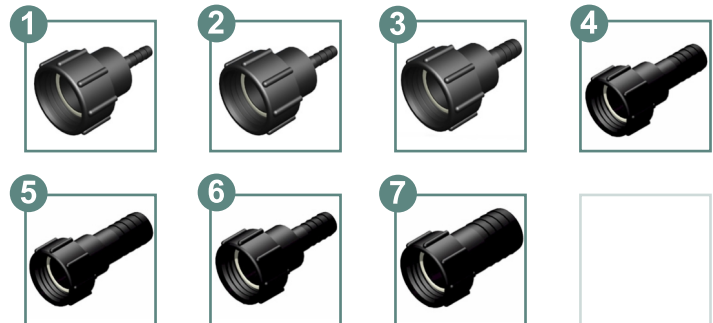

4	PART NUMBER
1	HFFSB/60UD075B/027
2	HFFSB/60UD10B/027
3	HFFSB/60UD12B/027
4	HFFSB/60UD15B/027
5	HFFSB/60UD20B/027