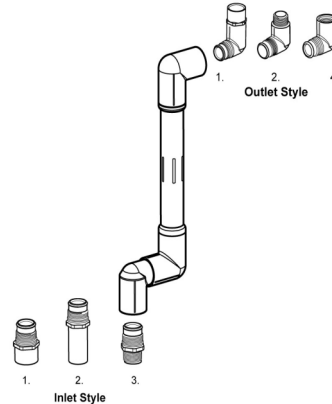

Choice of the following Inlet & Outlet Options:

- 8" = 8L
- 12" = 12L
- 15" = 15L
- 19" = 19L

- Inlet Code  
1 = Socket  
2 = Spigot  
3 = Mipt
- Outlet Code  
1 = Socket  
2 = Mipt  
4 = Fipt

To complete part no., specify:  
Inlet style: **1, 2, or 3**  
Outlet style: **1, 2, or 4**  
Example: To order a 1/2" 3-El El Turf Swivel Joint with an 8" lay length, a Spigot inlet and an FIPT outlet, the part number is: ST5 **24** -208

**3-El El Turf Swivel Joint**

**4-El El Turf Swivel Joint**

**Turf Swivel Joints**

Part Number	Size	Std Pk	Mstr Ctn	Prod Code
<b>3-El El Turf Swivel Joints</b>				
ST5_-208	1/2X8L	10	0	030

**Suitable for Oil-Free air handling to 25 psi, not for distribution of compressed air or gas**