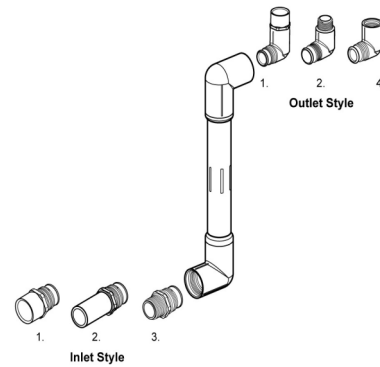

Turf Swivel Joint Kit

Part Number	Size	Std Pk	Mstr Ctn	Prod Code
3-El El Swivel Joint Kits				
ST5_-100	1/2	10	0	030
ST7_-100	3/4	10	0	030
ST9_-100	1	10	0	030

4-El El Swivel Joint Kits

Complete kit for field assembly with any length of user supplied pipe. Kit includes upper and lower Elbow assemblies with choice of the following Inlet & Outlet Options:

Inlet Code:
1 = Socket
2 = Spigot
3 = Mipt

Outlet Code:
1= Socket
2= Mipt
4 = Fipt

Outlet Style

1. 2. 4.

To complete part no., specify:
Inlet style: **1, 2 or 3**
Outlet style: **1, 2 or 4**
Example: To order a 1/2" Turf Swivel Joint Kit with a Spigot inlet and an FIPT outlet, the part number is: ST5**24**-400

4-El El Swivel Joint Kits

ST5_-400	1/2	10	0	030
ST7_-400	3/4	10	0	030
ST9_-400	1	10	0	030

Turf Swivel Joints

Complete Factory Assembly.
Available in sizes 1/2", 3/4" and 1" with the following Lay Length Options:

Choice of the following Inlet & Outlet Options:

- 8" = 8L
- 12" = 12L
- 15" = 15L
- 19" = 19L

1. Inlet Code
   1 = Socket
   2 = Spigot
   3 = Mipt
2. Outlet Code
   1 = Socket
   2 = Mipt
   4 = Fipt

To complete part no., specify:
Inlet style: **1, 2, or 3**
Outlet style: **1, 2, or 4**
Example: To order a 1/2" 3-El El Turf Swivel Joint with an 8" lay length, a Spigot inlet and an FIPT outlet, the part number is: ST5 **24** -208

3-El El Turf Swivel Joint