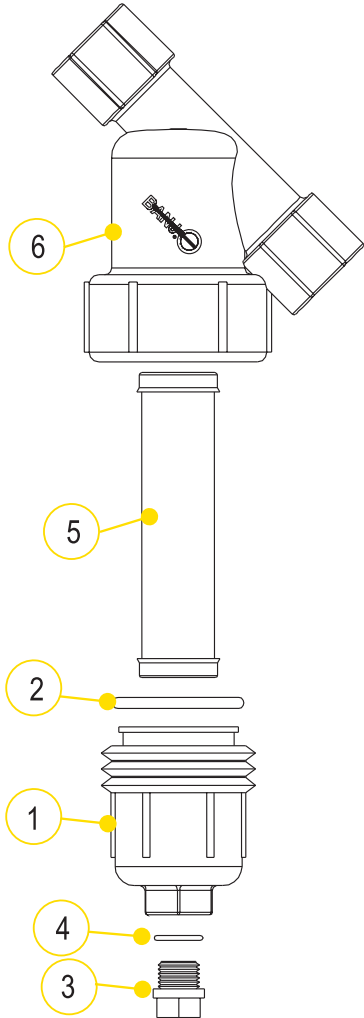

STANDARD MESHES & DATA											
	6 MESH	8 MESH	10 MESH	12 MESH	16 MESH	20 MESH	30 MESH	50 MESH	80 MESH	100 MESH	120 MESH
MICRONS	3360	2380	2000	1680	1190	841	595	297	177	149	116
WIRE DIAMETER	.035	.028	.025	.023	.018	.016	.012	.009	.0055	.0045	.0037
OPENING	.132	.097	.075	.060	.044	.034	.021	.011	.007	.005	.0046
% OPEN AREA	62.7	60.2	56.3	51.8	50.7	46.2	40.8	30.3	31.4	30.3	30.5

JJD

JJ DOWNS INDUSTRIAL PLASTICS INC.

416.236.1884

Toronto, ON

JJDOWNS.COM

1½"-2" Y STRAINERS

REPLACEMENT PARTS			
ITEM	PART NO	DESCRIPTION	QTY
1	LS150-C	1½" - 2" END CAP (CONTAINS #1, #3, #4)	1
2	LS150-G	1½"-2" O-RING	1
2	LS150-GV	1½"-2" FKM GASKET	1
3	LSQ200-PL	1" DRAIN PLUG (FITS 1½" - 2")	1
4	LSQ200-RV	1½"-2" FKM O-RING FOR DRAIN PLUG	1
5	LS206	1½"-2" 6 MESH SCREEN	1
5	LS212	1½"-2" 12 MESH SCREEN	1
5	LS220	1½"-2" 20 MESH SCREEN	1
5	LS230	1½"-2" 30 MESH SCREEN	1
5	LS250	1½"-2" 50 MESH SCREEN	1
5	LS280	1½"-2" 80 MESH SCREEN	1
5	LS2100	1½"-2" 100 MESH SCREEN	1
5	LS2120	1½"-2" 120 MESH SCREEN	1
5	LS250P	1½"-2" 50 MESH ALL POLY SCREEN	1
6	N/A	1½" Y BODY	1
6	N/A	2" Y BODY	1
N/S	LS150B/C	1½" Y BODY, CAP & GASKET	1
N/S	LS200B/C	2" Y BODY, CAP & GASKET	1

SCREENS	
MESH SIZE	RIB COLOR
6 MESH	WHITE
12 MESH	BLACK
20 MESH	BEIGE
30 MESH	FLAME RED
40 MESH	BROWN
50 MESH	GENTIAN BLUE
80 MESH	ZINC YELLOW
100 MESH	TRAFFIC GREEN
120 MESH	BLACK

STANDARD MESHERS & DATA									
	6 MESH	8 MESH	12 MESH	20 MESH	30 MESH	50 MESH	80 MESH	100 MESH	120 MESH
MICRONS	3360	2380	1680	841	595	297	177	149	116
WIRE DIAMETER	.035	.028	.023	.016	.012	.009	.0055	.0045	.0037
OPENING	.132	.097	.060	.034	.021	.011	.007	.005	.0046
% OPEN AREA	62.7	60.2	51.8	46.2	40.8	30.3	31.4	30.3	30.5