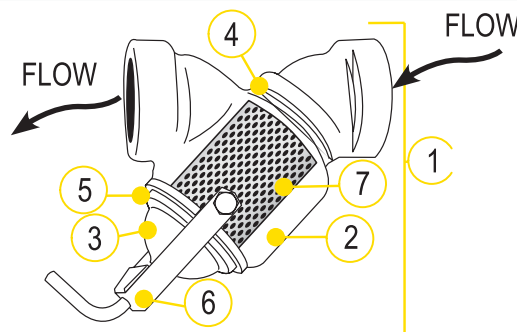

3" Y STAINLESS STEEL STRAINERS

- 304 stainless steel screens

REPLACEMENT PARTS

ITEM	PART NO	DESCRIPTION	QTY
1	LSS300-BC	3" SS BODY, CAP & GASKETS	1
2	N/A	3" SS BODY	1
3	N/A	3" SS CAP	1
4	LSS300-S	EPDM SCREEN SEAL	1
4	LSS300-SV	FKM SCREEN SEAL	1
5	LSS300-G	EPDM CAP GASKET	1
5	LSS300-GV	FKM CAP GASKET	1
6	LSS300-H	HANDLE/CLAMP ASSEMBLY	1
7	LSS306	6 MESH SS SCREEN	1
7	LSS308	8 MESH SS SCREEN	1
7	LSS312	12 MESH SS SCREEN	1
7	LSS320	20 MESH SS SCREEN	1
7	LSS330	30 MESH SS SCREEN	1
7	LSS350	50 MESH SS SCREEN	1

JJD

JJ DOWNS INDUSTRIAL PLASTICS INC.

416.236.1884

JJDOWNS.COM

Toronto, ON