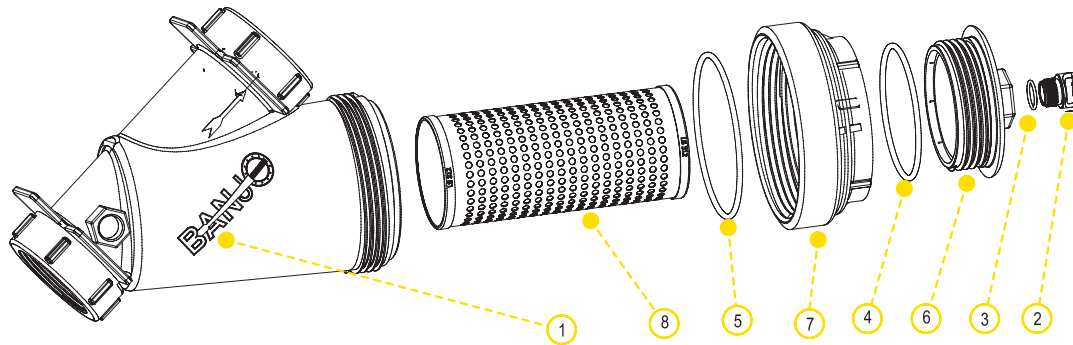

3" Y STRAINERS

- 304 stainless steel screens

REPLACEMENT PARTS

ITEM	PART NO	DESCRIPTION	QTY
1	MLS300B1	3" BODY	1
2	13777	3/4" PLUG	1
3	13778	O-RING	1
4	MLS300ECG	EPDM END CAP GASKET	1
4	MLS300ECGV	FKM CAP GASKET	1
5	MLS300G	EPDM CAP GASKET	1
6	LS300EC	END CAP ONLY (PLUG SOLD SEPARATELY)	1
7	MLS300CAP	3" CAP	1
8	LS304	4 MESH SCREEN	1
8	LS308	8 MESH SCREEN	1
8	LS312	12 MESH SCREEN	1
8	LS320	20 MESH SCREEN	1
8	LS350	50 MESH SCREEN	1