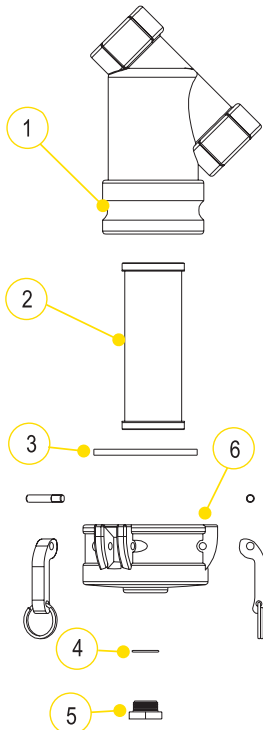

LSQ STRAINERS