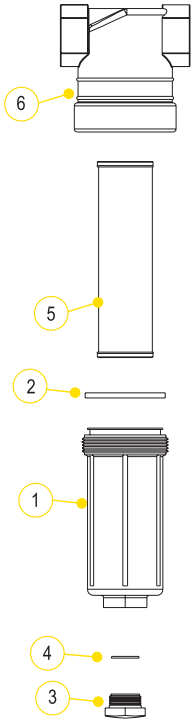

STANDARD MESHES & DATA

	16 MESH	30 MESH	50 MESH	80 MESH	100 MESH
MICRONS	1190	595	297	177	149
WIRE DIAMETER	.018	.012	.009	.0055	.0045
OPENING	.044	.021	.011	.007	.005
% OPEN AREA	50.7	40.8	30.3	31.4	30.3

PART NO	DESCRIPTION	MAX PSI	QTY
LST200-10SS	2" X 2" T STRAINER (SS HEAD & POLY BODY) W/10 MESH SCREEN	300	1
LST200-50SS	2" X 2" T STRAINER (SS HEAD & POLY BODY) W/50 MESH SCREEN	300	1

LSQ STRAINERS

FEATURES

- Precision molded in glass reinforced polypropylene
- Cam lever configuration for easy access for cleaning and servicing
- 3/4" plug in cam lever cap for attaching ball valve for draining or back flushing
- Poly ribbed 316 stainless steel screen
- EPDM lathe cut gasket
- For faster shipping, order in box quantities
- Convenient color coded screens for easy mesh size identification (Refer to chart on next page)

2" T STRAINERS POLY/STAINLESS COMBO

REPLACEMENT PARTS			
ITEM	PART NO	DESCRIPTION	QTY
	LST200-B	2" POLY BOWL (CONTAINS #1, #3, #4)	1
1	LST200-GV	2" FKM GASKET	1
2	LSQ200-PL	1" CLEAN OUT PLUG	1
3	LSQ200-RV	FKM O-RING FOR CLEAN OUT PLUG	1
4	LST204SS	4 MESH SS SCREEN	1
5	LST206SS	6 MESH SS SCREEN	1
5	LST208SS	8 MESH SS SCREEN	1
5	LST210SS	10 MESH SS SCREEN	1
5	LST216SS	16 MESH SS SCREEN	1
5	LST230SS	30 MESH SS SCREEN	1
5	LST250SS	50 MESH SS SCREEN	1
5	LST280SS	80 MESH SS SCREEN	1
5	LST200-HSS	2" SS HEAD	1
6			