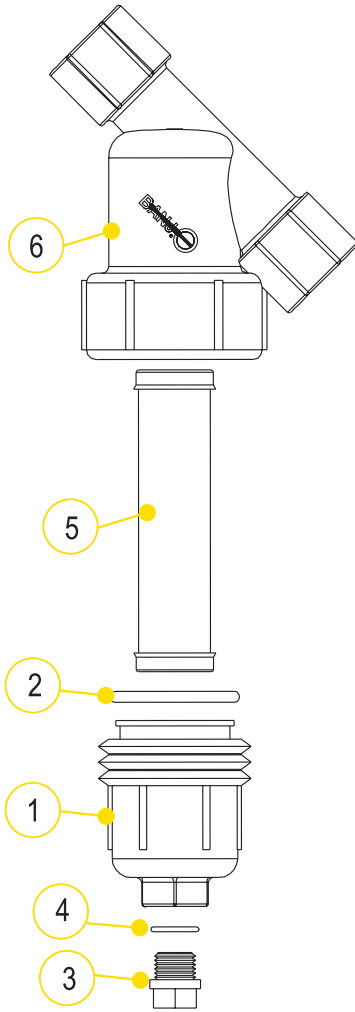

JJ DOWNS INDUSTRIAL PLASTICS INC.

416.236.1884

Toronto, ON

JJDOWNS.COM

1/2"-1 1/4" Y STRAINERS

REPLACEMENT PARTS			
ITEM	PART NO	DESCRIPTION	QTY
1	N/A	1/2"-3/4" END CAP (CONTAINS #1, #3, #4)	1
2	LS075-G	1/2"-3/4" O-RING	1
3	12723	1/4" DRAIN PLUG (FITS 1/2"-3/4")	1
4	12724	1/2"-3/4" EPDM O-RING FOR DRAIN PLUG	1
5	LS720	1/2"-3/4" 20 MESH SCREEN	1
5	LS740	1/2"-3/4" 40 MESH SCREEN	1
5	LS780	1/2"-3/4" 80 MESH SCREEN	1
6	N/A	3/4" Y BODY	1
N/S	LS050B/C1	1/2" Y BODY, CAP & GASKET	1
N/S	LS075B/C1	3/4" Y BODY, CAP & GASKET	1

REPLACEMENT PARTS			
ITEM	PART NO	DESCRIPTION	QTY
1	LS100-C1	1"-1 1/4" END CAP (CONTAINS #1, #3, #4)	1
2	LS100-G	1"-1 1/4" O-RING	1
2	LS100-GV	1"-1 1/4" FKM GASKET	1
3	12777	1/2" PLUG (FITS 1"-1 1/4")	1
4	UV15163	EPDM O-RING FOR DRAIN PLUG	1
4	UV15163V	FKM O-RING FOR DRAIN PLUG	1
5	LS120	1"-1 1/4" 20 MESH SCREEN	1
5	LS140	1"-1 1/4" 40 MESH SCREEN	1
5	LS180	1"-1 1/4" 80 MESH SCREEN	1
6	N/A	1" Y BODY	1
6	N/A	1 1/4" Y BODY	1
N/S	LS100B/C1	1" Y BODY, CAP & GASKET	1
N/S	LS125B/C1	1 1/4" Y BODY, CAP & GASKET	1

STANDARD MESHES & DATA											
	6 MESH	8 MESH	10 MESH	12 MESH	16 MESH	20 MESH	30 MESH	50 MESH	80 MESH	100 MESH	120 MESH
MICRONS	3360	2380	2000	1680	1190	841	595	297	177	149	116
WIRE DIAMETER	.035	.028	.025	.023	.018	.016	.012	.009	.0055	.0045	.0037
OPENING	.132	.097	.075	.060	.044	.034	.021	.011	.007	.005	.0046
% OPEN AREA	62.7	60.2	56.3	51.8	50.7	46.2	40.8	30.3	31.4	30.3	30.5