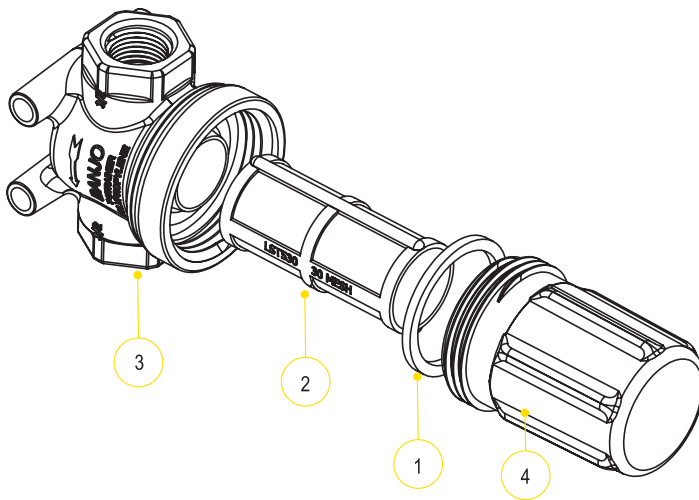

MINI T STRAINERS

SCREENS	
MESH SIZE	RIB COLOR
30 MESH	FLAME RED
50 MESH	GENTIAN BLUE
80 MESH	ZINC YELLOW
100 MESH	TRAFFIC GREEN

REPLACEMENT PARTS			
ITEM	PART NO	DESCRIPTION	QTY
1	LSTM050G	EPDM GASKET	1
2	LST530	30 MESH SCREEN	1
2	LST550	50 MESH SCREEN	1
2	LST580	80 MESH SCREEN	1
2	LST5100	100 MESH SCREEN	1
3	LSTM050H	½" STRAINER HEAD	1
3	LSTM075H	¾" STRAINER HEAD	1
4	LSTM050BC	CLEAR BOWL	1
4	LSTM050B	BLACK BOWL	1

STANDARD MESHES & DATA				
	30 MESH	50 MESH	80 MESH	100 MESH
MICRONS	595	297	177	149
WIRE DIAMETER	.012	.009	.0055	.0045
OPENING	.021	.011	.007	.005
% OPEN AREA	40.8	30.3	31.4	30.3

JJ DOWNS INDUSTRIAL PLASTICS INC.

416.236.1884

JJDOWNS.COM

Toronto, ON