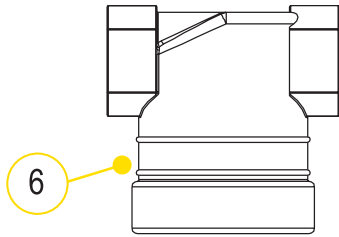

3/4"-1 1/2" T STRAINERS

6