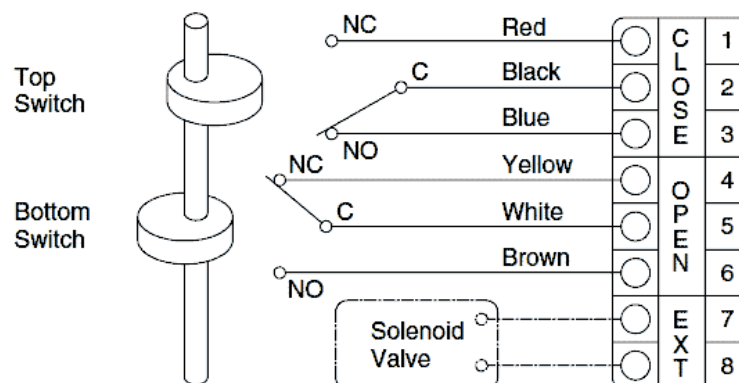

Limit Switch Series SW 3.0 • Weather Proof Design Dimensions & Wiring Diagram

Mechanical Switch (2SPDT)

JJD

JJ DOWNS INDUSTRIAL PLASTICS INC.

416.236.1884

Toronto, ON

JJDOWNS.COM