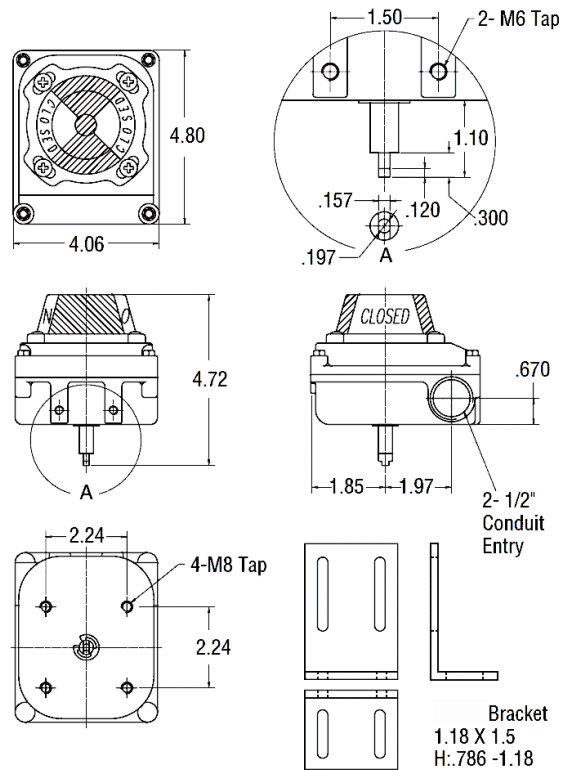

Limit Switch Series SW 3.0 • Weather Proof Design Dimensions & Wiring Diagram

Mechanical Switch (2SPDT)

JJD

JJ DOWNS INDUSTRIAL PLASTICS INC.

416.236.1884

Toronto, ON

JJDOWNS.COM