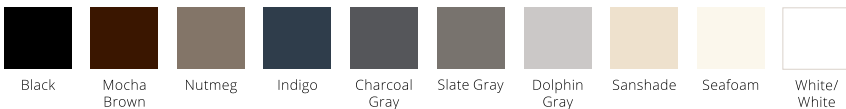

Colors:

Black

Mocha
Brown

Nutmeg

Indigo

Charcoal
Gray

Slate Gray

Dolphin
Gray

Vertical Profile: Square Groove
 Inside Profile: Flat
 Outside Profile: Ogee
KDS204

Vertical Profile: Square Groove
 Inside Profile: Flat
 Outside Profile: Radius
KDS205

Beaded Door Style
 Nutmeg

Colors: