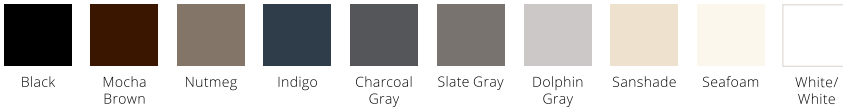

Colors:

Black

Mocha
Brown

Nutmeg

Indigo

Charcoal
Gray

Slate Gray

Dolphin
Gray

Raised panel doors come in 15 styles and 10 designer colors. Custom styles, sizes and colors are available upon request.

Monroe

KING DURASTYLE® Raised Panel DOOR STYLES

Vertical Profile: Flute
Inside Profile: Large Flute
Outside Profile: Ogee
KDS301

Camden Door Style
 Indigo

Colors:

Camden

KING DURASTYLE[®] Raised Panel DOOR STYLES

Inside Profile: Ogee Groove
Outside Profile: Ogee
KDS501

Inside Profile: Ogee Groove
Outside Profile: Flat
KDS500

Inside Profile: Ogee Groove
Outside Profile: Ogee
KDS501