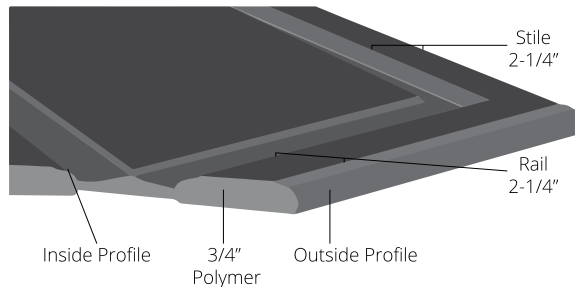

KING DURASTYLE® Raised Panel DOOR STYLES

Vertical Profile: Flute
Inside Profile: Large Flute
Outside Profile: Ogee
KDS301