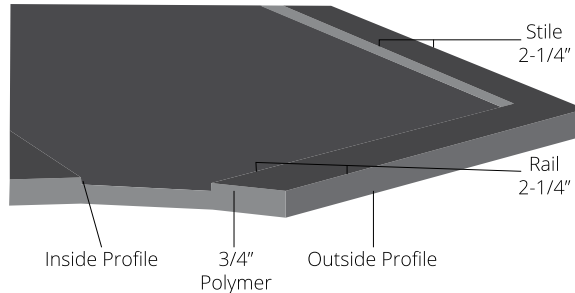

Sanshade

Seafoam

White/
White

Beaded

KING DURASTYLE® Shaker DOOR STYLES

Vertical Profile: Square Groove
Inside Profile: Flat
Outside Profile: Flat
KDS203

Vertical Profile: Square Groove
 Inside Profile: Flat
 Outside Profile: Flat
KDS203