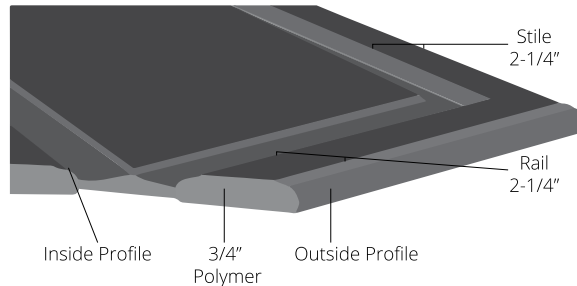

Vertical Profile: Flute
 Inside Profile: Large Flute
 Outside Profile: Flat
KDS300

Vertical Profile: Flute
 Inside Profile: Large Flute
 Outside Profile: Ogee
KDS301

Vertical Profile: Flute
 Inside Profile: Large Flute
 Outside Profile: Radius
KDS302

Camden Door Style
 Indigo

Colors:

Camden

KING DURASTYLE[®] Raised Panel DOOR STYLES

Inside Profile: Ogee Groove
Outside Profile: Ogee
KDS501

Inside Profile: Ogee Groove
Outside Profile: Flat
KDS500

Inside Profile: Ogee Groove
Outside Profile: Ogee
KDS501

Inside Profile: Ogee Groove
Outside Profile: Radius
KDS502

Inside Profile: Raised Ogee
Outside Profile: Flat
KDS503

Inside Profile: Raised Ogee
Outside Profile: Ogee
KDS504

Inside Profile: Raised Ogee
Outside Profile: Radius
KDS505