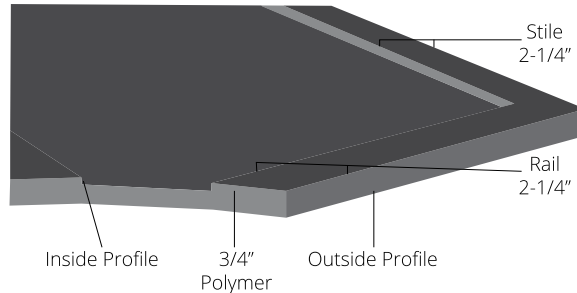

Shaker doors come in 6 styles and 10 designer colors. Custom styles, sizes and colors are available upon request.

Kingston

**KING
DURASTYLE®**

Shaker

DOOR STYLES

Inside Profile: Flat
Outside Profile: Radius
KDS202