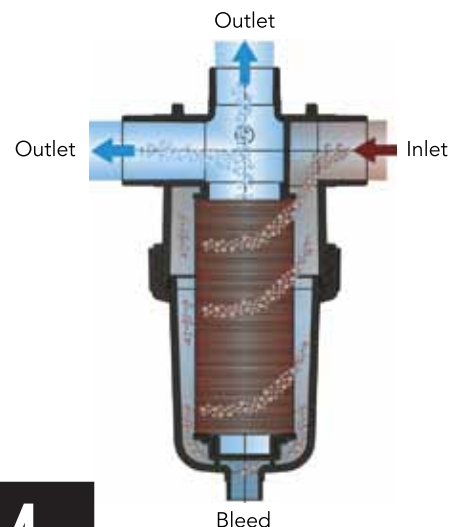

PP Vortex Disc

Disc Filter Selection

Model	Filter Area		End Connections	Body/Cap Materials	Disc Materials	Vortex Material	Filtering Mesh Sizes	
	inch ²	cm ²						
	DF20015D	28.6	184.5	G3/4" – G1-1/4"	PP	PE	PP	75, 120, 150
	DF20025D	75.95	490	G1-1/2, G2"	PP	PE	PP	75, 120, 150
	DF20535	136	878	2", 3" MNPT Grooved	PAF	PE	PP	75, 120, 150
	DF20540	193	1,245	2", 3" MNPT Grooved	PAF	PE	PP	75, 120, 150
	DF20545	272	1,756	3", 4" MNPT Grooved	PAF	PE	PP	75, 120, 150
	DF20550	386	2,490	3", 4" MNPT Grooved	PAF	PE	PP	75, 120, 150

O-Ring material is Nitrile

Operation

Dirty water is pumped in the filter and water pressure helps to keep the disks compressed, thus increasing filtering efficiency. Grooves on the disc surface cross paths, forming a network that traps impurities. Filtering occurs both on the outer surface of the cartridge and through the entire depth of the disc grooves and clean water exits from the inside of the cartridge. Filters can easily be cleaned manually by removing the element and spraying the discs with water.

Disc filters can be ordered with a device causing a helical movement of the water, the Vortex system that makes the impurities deposit on the inside wall of the filter reducing the number washings which results in lower water and energy consumption.