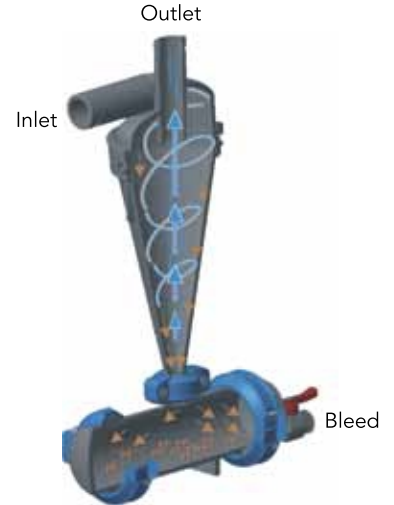

HY Series

HY Series Hydrocyclones will not rust or corrode. They come in three sizes – with 1", 2" and 3" inlet/outlets. Construction is solid plastic: glass filled polyamide (PAG) cones in 2" and 3", and glass filled polypropylene (PPG) in 1". These materials offer abrasion resistance. The units operate without power. Water with sand or other solids are separated by centrifugal force. Connections are male threaded or grooved pipe ends similar to Victaulic. Alfa Rapid range of plastic flexible pipe clamps and grooved end PP fittings are ideal for plumbing these units.

Features

No Corrosion

- Solid plastic construction
- 304SS hardware – bolts and cover clamp

Abrasion Resistant

- Cone is glass filled polyamide (PAG) 2" and 3", and glass filled polypropylene (PPG) in 1"

Self Powered

- No external power supply is required
- Sand is separated by centrifugal force

Easy Connections

- Grooved end version come with flexible pipe clamps
- MNPT Union version comes with flexible pipe clamps and male threaded adaptors

Technical

- Maximum pressure: 75 psi
- Maximum working temperature: -20C to 95C (-4°F to 203°F)
- Filtering capacity: >70 micron partical size
- Specific weight: ≥2.5 kg/dm³ (156 lb/ft³)
- Efficiency: >80%
- Bleed tank capacity: 1" Model: 0.62 li (0.164 USGal)
  2" Model: 2.87 li (0.758 USGal)
  3" Model: 7.44 li (1.96 USGal)

How they work:

Water enters the filter tangentially to the cone body and is accelerated by circular motion. The sand or other solids are pushed against the cone side walls by centrifugal force and settle into the PP bleed tank while clear water flows up through the central outlet. Solids accumulated in the bleed tank may be flushed out occasionally using the supplied ball valve.