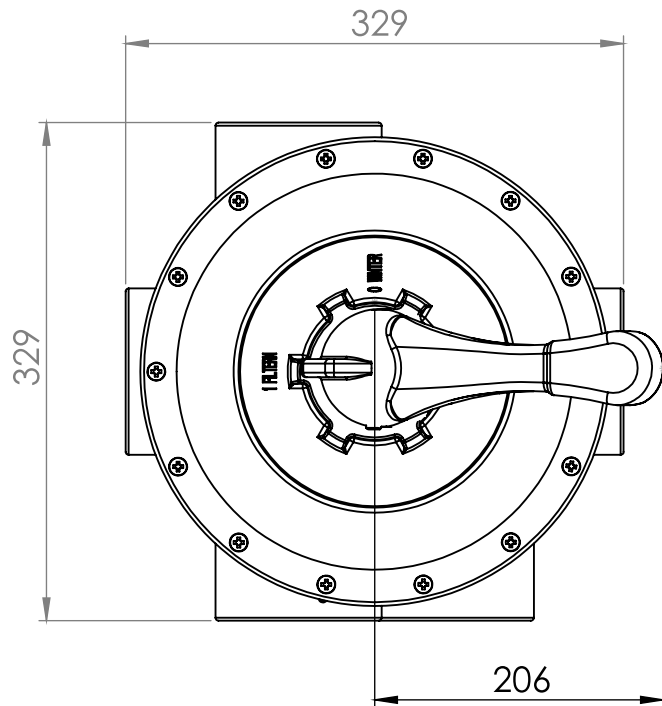

3" MPV ALL PORTS OPEN

UNLESS OTHERWISE SPECIFIED:
DIMENSIONS ARE IN MILLIMETERS

JJD
 JJ DOWNS INDUSTRIAL PLASTICS INC.
 416.236.1884
 JJDOWNS.COM
 Toronto, ON

 member
 international association
 of plastics distribution