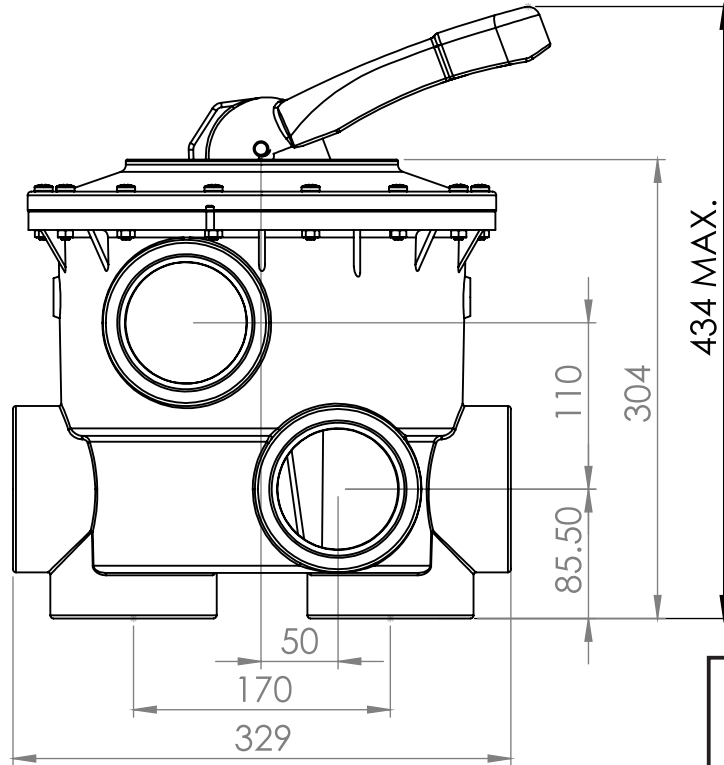

3" MPV ALL PORTS OPEN

UNLESS OTHERWISE SPECIFIED:
DIMENSIONS ARE IN MILLIMETERS

JJD
 JJ DOWNS INDUSTRIAL PLASTICS INC.
 416.236.1884
 JJDOWNS.COM
 Toronto, ON

 member
 international association
 of plastics distribution