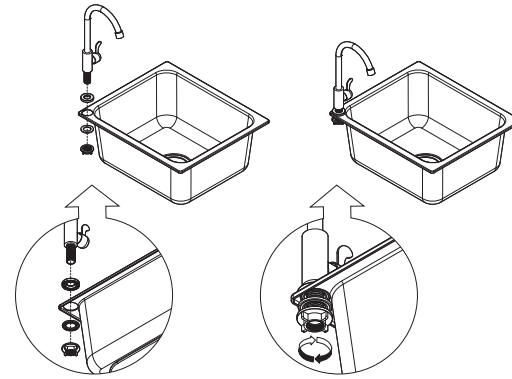

4x
4-Way
Connector
Piece

2x
Ledged Tube
(Short)

part d

2x
Ledged Tube
(Long)

part e

part f

part g

part h

part i

1x
Stainless
Steel
Tabletop

2x
Aluminum
Shelf

part j

1x
Faucet
Riser

1x
Faucet
Washer

1x
Attachment
Nut

1x
Sink
Faucet

1x
Sink

part k

1x
Drain
Stopper

1x
Strainer

1x
Foam
Gasket

1x
Strainer
Body

1x
Sink
Washer

1x
Strainer
Nut

part l

1x
Faucet
Hose

1x
Sink Basin

Larger end
attaches to
garden hose.

part m

complete

1x
Coupling
Nut

1x
Drain
Insert