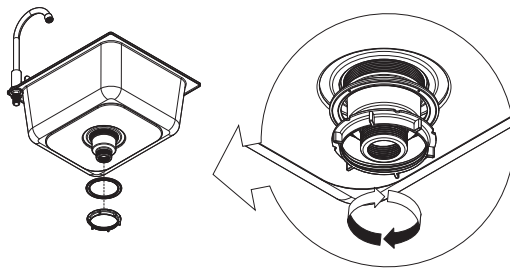

part i

1x
Stainless
Steel
Tabletop

2x
Aluminum
Shelf

part j

1x
Faucet
Riser

1x
Faucet
Washer

1x
Attachment
Nut

1x
Sink
Faucet

1x
Sink

part k

1x
Drain
Stopper

1x
Strainer

1x
Foam
Gasket

1x
Strainer
Body

1x
Sink
Washer

1x
Strainer
Nut

part l

1x
Faucet
Hose

1x
Sink Basin

Larger end
attaches to
garden hose.

part m

complete

1x
Coupling
Nut

1x
Drain
Insert