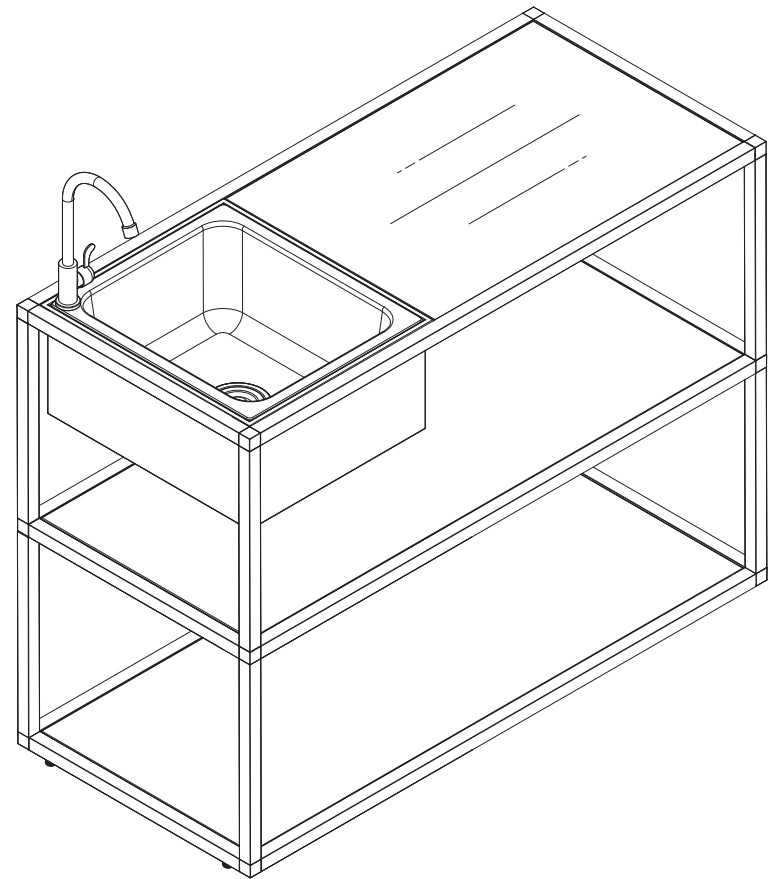

part m

complete

1x
Coupling
Nut

1x
Drain
Insert

1x
Trap

1x
Drain Tube