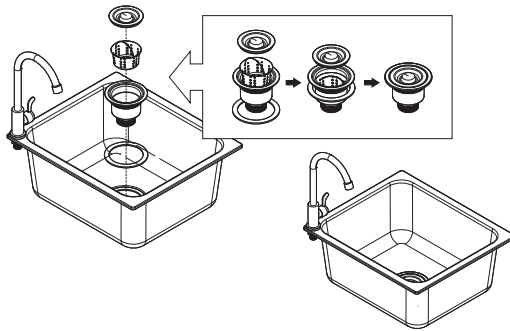

part i

1x
Stainless
Steel
Tabletop

2x
Aluminum
Shelf

part j

1x
Faucet
Riser

1x
Faucet
Washer

1x
Attachment
Nut

1x
Sink
Faucet

1x
Sink

part k

1x
Drain
Stopper

1x
Strainer

1x
Foam
Gasket

1x
Strainer
Body

1x
Sink
Washer

1x
Strainer
Nut

part l

1x
Faucet
Hose

1x
Sink Basin

Larger end
attaches to
garden hose.

part m

complete

1x
Coupling
Nut

1x
Drain
Insert