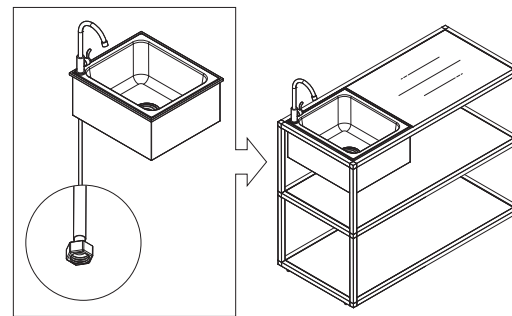

part i

1x
Stainless
Steel
Tabletop

2x
Aluminum
Shelf

part j

1x
Faucet
Riser

1x
Faucet
Washer

1x
Attachment
Nut

1x
Sink
Faucet

1x
Sink

part k

1x
Drain
Stopper

1x
Strainer

1x
Foam
Gasket

1x
Strainer
Body

1x
Sink
Washer

1x
Strainer
Nut

part l

1x
Faucet
Hose

1x
Sink Basin

Larger end
attaches to
garden hose.

part m

complete

1x
Coupling
Nut

1x
Drain
Insert