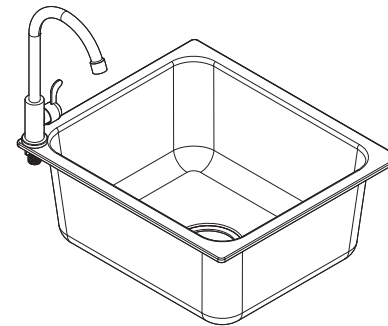

2x
Aluminum
Shelf

part a

8x
3-Way
Connector
Piece

2x
Leveler
Tube

part b

4x
Leveling
Feet

2x
Ledged Tube
(Long)

part c

4x
4-Way
Connector
Piece

2x
Ledged Tube
(Short)

part d

2x
Ledged Tube
(Long)

part e

part f

part g

part h

part i

1x
Stainless
Steel
Tabletop

2x
Aluminum
Shelf

part j

1x
Faucet
Riser

1x
Faucet
Washer

1x
Attachment
Nut

1x
Sink
Faucet

part l

1x
Faucet
Hose

1x
Sink Basin

Larger end
attaches to
garden hose.

part m

complete

1x
Coupling
Nut

1x
Drain
Insert