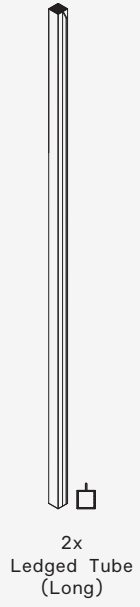

2x
Aluminum
Shelf

part a

8x
3-Way
Connector
Piece

2x
Leveler
Tube

part b

4x
Leveling
Feet

2x
Ledged Tube
(Long)

part c

4x
4-Way
Connector
Piece

2x
Ledged Tube
(Short)

part d

2x
Ledged Tube
(Long)

part e

part f

part g

part h

part i

1x
Stainless
Steel
Tabletop

2x
Aluminum
Shelf

part j

1x
Faucet
Riser

1x
Faucet
Washer

1x
Attachment
Nut

1x
Sink
Faucet

part l

1x
Faucet
Hose

1x
Sink Basin

Larger end
attaches to
garden hose.

part m

complete

1x
Coupling
Nut

1x
Drain
Insert