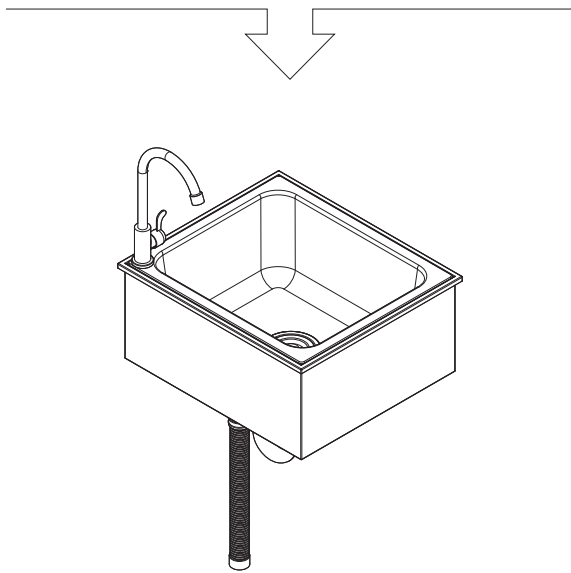

part i

1x
Stainless
Steel
Tabletop

2x
Aluminum
Shelf

part j

1x
Faucet
Riser

1x
Faucet
Washer

1x
Attachment
Nut

1x
Sink
Faucet

1x
Sink

part k

1x
Drain
Stopper

1x
Strainer

1x
Foam
Gasket

1x
Strainer
Body

1x
Sink
Washer

1x
Strainer
Nut

part l

1x
Faucet
Hose

1x
Sink Basin

Larger end
attaches to
garden hose.

part m

complete

1x
Coupling
Nut

1x
Drain
Insert

1x
Trap

1x
Drain Tube

assemble.
arrange.
transform.

your living
space
extended.

V
|
O

01 bar cart - 02 counter square - 03 counter sink -
04 grill cabinet - 05 counter long

about the outdoor kitchen series

The outdoors are meant to be enjoyed, and that's why we created the Outdoor Kitchen Series! All Outdoor Kitchen Series products are modular by design to fit together seamlessly and keep entertaining simple, easy, and worry-free. Made from sturdy, durable aluminum food-grade stainless steel countertops, and held together with our quick connecting corner joints that make assembly a breeze. As with all Veradek Outdoor products, the Outdoor Kitchen Series is weather resistant to stand the test of time. Long gone are the days of shuffling through the screen door with platters in hand; it's time to start the party outdoors!