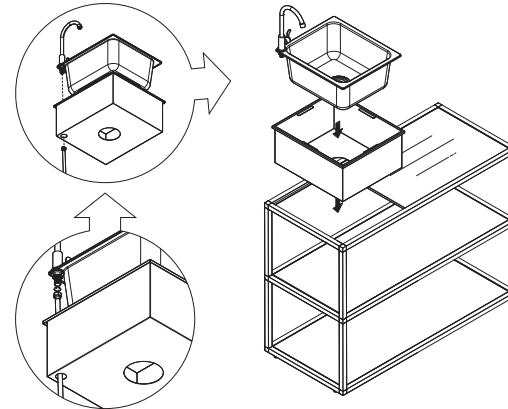

part i

1x
Stainless
Steel
Tabletop

2x
Aluminum
Shelf

part j

1x
Faucet
Riser

1x
Faucet
Washer

1x
Attachment
Nut

1x
Sink
Faucet

1x
Sink

part k

1x
Drain
Stopper

1x
Strainer

1x
Foam
Gasket

1x
Strainer
Body

1x
Sink
Washer

1x
Strainer
Nut

part l

1x
Faucet
Hose

1x
Sink Basin

Larger end
attaches to
garden hose.

part m

complete

1x
Coupling
Nut

1x
Drain
Insert