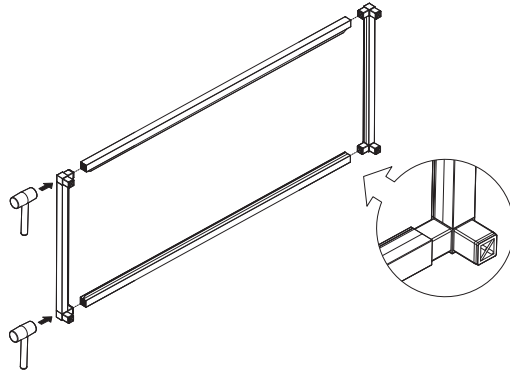

2x
Aluminum
Shelf

part a

8x
3-Way
Connector
Piece

2x
Leveler
Tube

part b

4x
Leveling
Feet

2x
Ledged Tube
(Long)

part c

4x
4-Way
Connector
Piece

2x
Ledged Tube
(Short)

part d

2x
Ledged Tube
(Long)

part e

part f

part g

part h

part i

1x
Stainless
Steel
Tabletop

2x
Aluminum
Shelf

part j

1x
Faucet
Riser

1x
Faucet
Washer

1x
Attachment
Nut

1x
Sink
Faucet