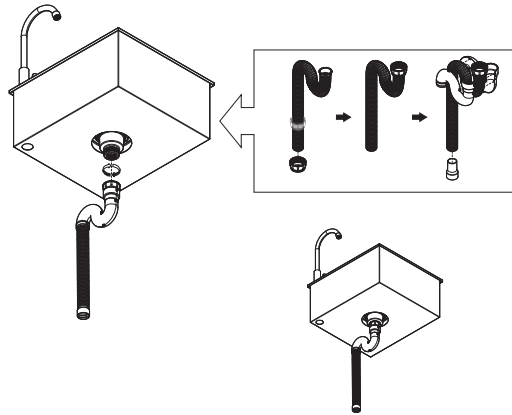

part m

complete

1x
Coupling
Nut

1x
Drain
Insert

1x
Trap

1x
Drain Tube