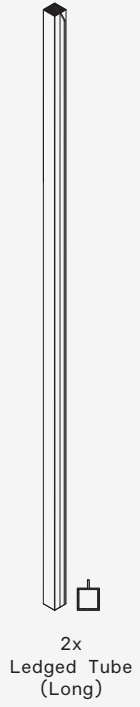

veradek — outdoor

counter long instructions

V
|
O

parts and components

8x
3-Way
Connector
Piece

4x
4-Way
Connector
Piece

4x
Leveling
Feet

Not Included

part a

4x
3-Way
Connector
Piece

2x
Leveler
Tube

part b

4x
Leveling
Feet

2x
Ledger Tube
(Long)

part c

4x
4-Way
Connector
Piece

2x
Ledged Tube
(Short)

x2

part d

2x
Ledged Tube
(Long)

part e

part f

part g

part h

part i

1x Stainless
Steel Tabletop

2x Aluminum Shelf

**complete**

assemble.
arrange.
transform.

your living
space
extended.

V
|
O

01 bar cart - 02 counter square - 03 counter sink -
04 grill cabinet - 05 counter long