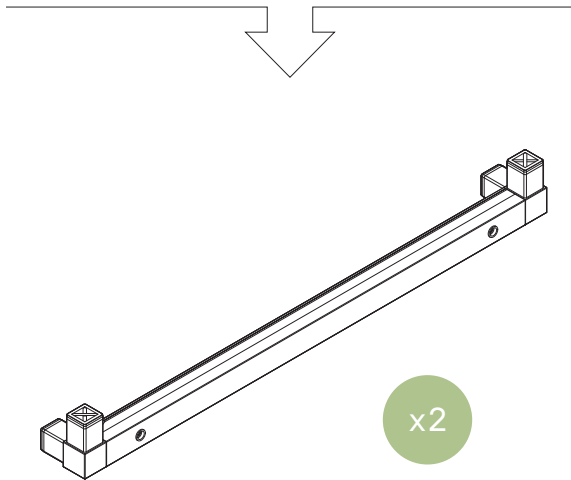

veradek — outdoor

counter long instructions

V
|
O

parts and components

8x
3-Way
Connector
Piece

4x
4-Way
Connector
Piece

4x
Leveling
Feet

Not Included

Rubber
Mallet

Soft
Working
Surface

6x
Ledged Tube
(Long)

2x
Leveler
Tube

4x
Ledged Tube
(Short)

8x
Riser
Tube

1x
Stainless Steel
Tabletop

2x
Aluminum
Shelf

part a

4x
3-Way
Connector
Piece

2x
Leveler
Tube

part b

4x
Leveling
Feet

2x
Ledger Tube
(Long)

part c

4x
4-Way
Connector
Piece

2x
Ledged Tube
(Short)

x2

part d

2x
Ledged Tube
(Long)

part e

part f

part g

part h