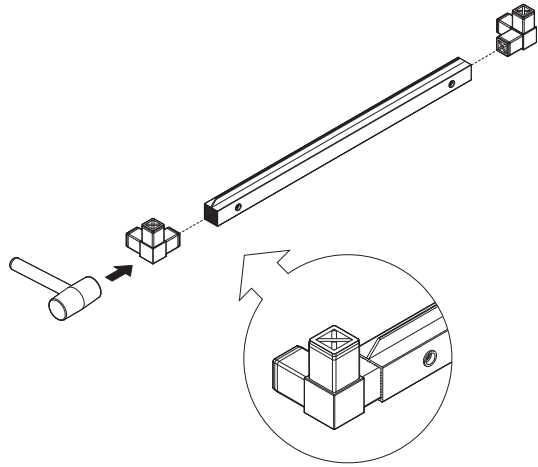

veradek — outdoor

counter long instructions

V
|
O

parts and components

8x
3-Way
Connector
Piece

4x
4-Way
Connector
Piece

4x
Leveling
Feet

Not Included

Rubber
Mallet

Soft
Working
Surface

6x
Ledged Tube
(Long)

2x
Leveler
Tube

4x
Ledged Tube
(Short)

8x
Riser
Tube

1x
Stainless Steel
Tabletop

2x
Aluminum
Shelf

part a

4x
3-Way
Connector
Piece

2x
Leveler
Tube

part b

4x
Leveling
Feet

2x
Ledger Tube
(Long)

part c

4x
4-Way
Connector
Piece

2x
Ledged Tube
(Short)

x2

part d

2x
Ledged Tube
(Long)

part e

part f

part g

part h