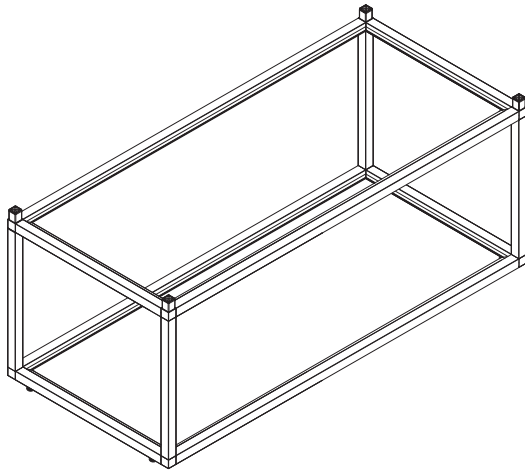

part a

4x
3-Way
Connector
Piece

2x
Leveler
Tube

part b

4x
Leveling
Feet

2x
Ledger Tube
(Long)

part c

4x
4-Way
Connector
Piece

2x
Ledged Tube
(Short)

x2

part d

2x
Ledged Tube
(Long)

part e

part f

part g

part h

part i

1x Stainless
Steel Tabletop

2x Aluminum Shelf

**complete**

assemble.
arrange.
transform.

your living
space
extended.

V
|
O

01 bar cart - 02 counter square - 03 counter sink -
04 grill cabinet - 05 counter long