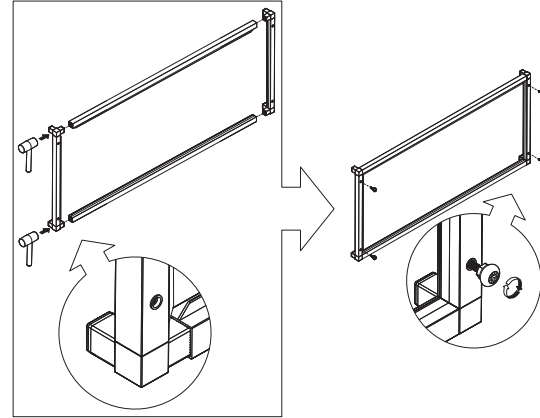

Rubber
Mallet

Soft
Working
Surface

6x
Ledged Tube
(Long)

2x
Leveler
Tube

4x
Ledged Tube
(Short)

8x
Riser
Tube

1x
Stainless Steel
Tabletop

2x
Aluminum
Shelf

part a

4x
3-Way
Connector
Piece

2x
Leveler
Tube

part b

4x
Leveling
Feet

2x
Ledger Tube
(Long)

part c

4x
4-Way
Connector
Piece

2x
Ledged Tube
(Short)

x2

part d

2x
Ledged Tube
(Long)

part e

part f

part g

part h