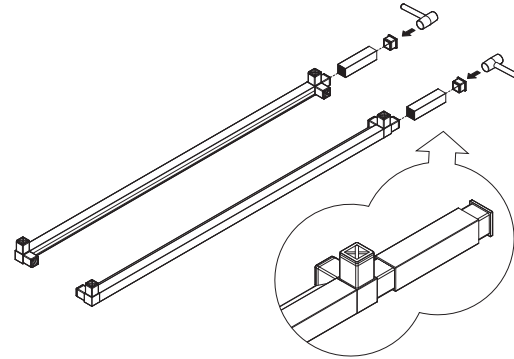

veradek — outdoor

bar cart instructions

V
|
O

parts and components

-  4x 3-Way Connector Piece
-  8x 4-Way Connector Piece
-  4x End Cap
-  2x Screw
-  4x Washer
-  1x Allen Key

-  1x Stainless Steel Tabletop
-  2x Aluminum Shelf
-  2x Wheel
- Not Included
-  Rubber Mallet
-  Soft Working Surface

-  4x Ledged Tube (Long)
-  2x Ledged Tube (Wheel)
-  6x Ledged Tube (Medium)
-  8x Tube (Medium)
-  2x Tube (Foot)
-  2x Tube (Handle)

part a

2x
3-Way
Connector
Piece

2x
4-Way
Connector
Piece

2x
Ledged Tube
(Long)

part b

2x
Tube
(Handle)

2x
End Cap

part c

part d

part e

part f

part g

2x
3-Way
Connector
Piece

2x
4-Way
Connector
Piece

2x
Ledged Tube
(Wheel)

part h

2x
Ledged Tube
(Medium)

part i

part j

part k