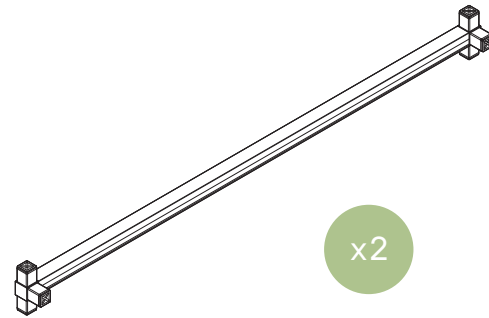

veradek — outdoor

bar cart instructions

V
|
O

parts and components

-  4x 3-Way Connector Piece
-  8x 4-Way Connector Piece
-  4x End Cap
-  2x Screw
-  4x Washer
-  1x Allen Key

-  1x Stainless Steel Tabletop
-  2x Aluminum Shelf
-  2x Wheel
- Not Included
-  Rubber Mallet
-  Soft Working Surface

-  4x Ledged Tube (Long)
-  2x Ledged Tube (Wheel)
-  6x Ledged Tube (Medium)
-  8x Tube (Medium)
-  2x Tube (Foot)
-  2x Tube (Handle)

part a

2x
3-Way
Connector
Piece

2x
4-Way
Connector
Piece

2x
Ledged Tube
(Long)

part b

2x
Tube
(Handle)

2x
End Cap

part c

part d

part e

part f

part g

2x
3-Way
Connector
Piece

2x
4-Way
Connector
Piece

2x
Ledged Tube
(Wheel)

part h

2x
Ledged Tube
(Medium)

part i

part j

part k