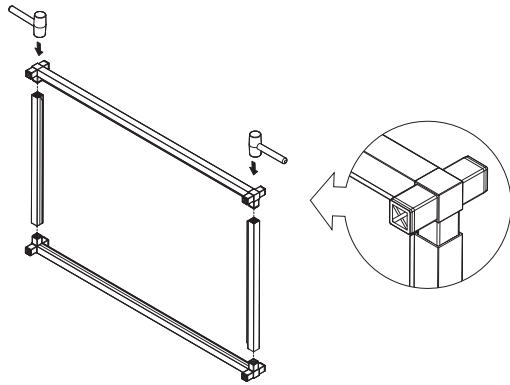

veradek — outdoor

bar cart instructions

V
|
O

parts and components

-  4x 3-Way Connector Piece
-  8x 4-Way Connector Piece
-  4x End Cap
-  2x Screw
-  4x Washer
-  1x Allen Key

-  1x Stainless Steel Tabletop
-  2x Aluminum Shelf
-  2x Wheel
- Not Included
-  Rubber Mallet
-  Soft Working Surface

-  4x Ledged Tube (Long)
-  2x Ledged Tube (Wheel)
-  6x Ledged Tube (Medium)
-  8x Tube (Medium)
-  2x Tube (Foot)
-  2x Tube (Handle)

part a

2x
3-Way
Connector
Piece

2x
4-Way
Connector
Piece

2x
Ledged Tube
(Long)

part b

2x
Tube
(Handle)

2x
End Cap

part c

part d

part e

part f

part g

2x
3-Way
Connector
Piece

2x
4-Way
Connector
Piece

2x
Ledged Tube
(Wheel)

part h

2x
Ledged Tube
(Medium)

part i

part j

part k