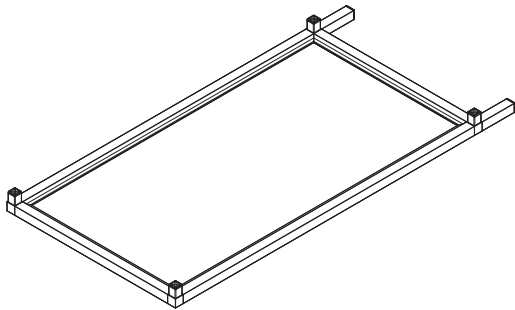

veradek — outdoor

bar cart instructions

V
|
O

parts and components

-  4x 3-Way Connector Piece
-  8x 4-Way Connector Piece
-  4x End Cap
-  2x Screw
-  4x Washer
-  1x Allen Key

-  1x Stainless Steel Tabletop
-  2x Aluminum Shelf
-  2x Wheel
- Not Included
-  Rubber Mallet
-  Soft Working Surface

-  4x Ledged Tube (Long)
-  2x Ledged Tube (Wheel)
-  6x Ledged Tube (Medium)
-  8x Tube (Medium)
-  2x Tube (Foot)
-  2x Tube (Handle)

part a

2x
3-Way
Connector
Piece

2x
4-Way
Connector
Piece

2x
Ledged Tube
(Long)

part b

2x
Tube
(Handle)

2x
End Cap

part c

part d

part e

part f

part g

2x
3-Way
Connector
Piece

2x
4-Way
Connector
Piece

2x
Ledged Tube
(Wheel)

part h

2x
Ledged Tube
(Medium)

part i

part j

part k