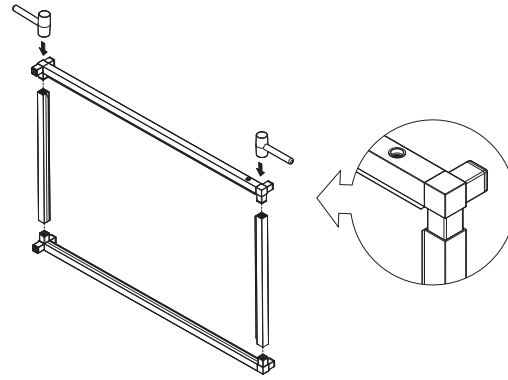

veradek — outdoor

bar cart instructions

V
|
O

parts and components

-  4x 3-Way Connector Piece
-  8x 4-Way Connector Piece
-  4x End Cap
-  2x Screw
-  4x Washer
-  1x Allen Key

-  1x Stainless Steel Tabletop
-  2x Aluminum Shelf
-  2x Wheel
- Not Included
-  Rubber Mallet
-  Soft Working Surface

part b

2x
Tube
(Handle)

2x
End Cap

part c

part d

part e

part f

part g

2x
3-Way
Connector
Piece

2x
4-Way
Connector
Piece

2x
Ledged Tube
(Wheel)

part h

2x
Ledged Tube
(Medium)

part i

part j

part k