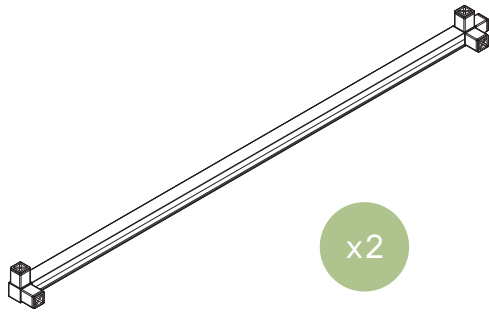

veradek — outdoor

bar cart instructions

V
|
O

parts and components

-  4x 3-Way Connector Piece
-  8x 4-Way Connector Piece
-  4x End Cap
-  2x Screw
-  4x Washer
-  1x Allen Key

-  1x Stainless Steel Tabletop
-  2x Aluminum Shelf
-  2x Wheel
- Not Included
-  Rubber Mallet
-  Soft Working Surface

-  4x Ledged Tube (Long)
-  2x Ledged Tube (Wheel)
-  6x Ledged Tube (Medium)
-  8x Tube (Medium)
-  2x Tube (Foot)
-  2x Tube (Handle)

part a

2x
3-Way
Connector
Piece

2x
4-Way
Connector
Piece

2x
Ledged Tube
(Long)

part b

2x
Tube
(Handle)

2x
End Cap

part c

part d

part e

part f

part g

2x
3-Way
Connector
Piece

2x
4-Way
Connector
Piece

2x
Ledged Tube
(Wheel)

part h

2x
Ledged Tube
(Medium)

part i

part j

part k