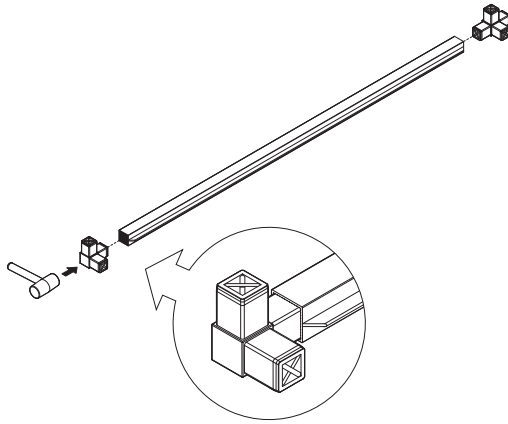

veradek — outdoor

bar cart instructions

V
|
O

parts and components

-  4x 3-Way Connector Piece
-  8x 4-Way Connector Piece
-  4x End Cap
-  2x Screw
-  4x Washer
-  1x Allen Key

-  1x Stainless Steel Tabletop
-  2x Aluminum Shelf
-  2x Wheel
- Not Included
-  Rubber Mallet
-  Soft Working Surface

-  4x Ledged Tube (Long)
-  2x Ledged Tube (Wheel)
-  6x Ledged Tube (Medium)
-  8x Tube (Medium)
-  2x Tube (Foot)
-  2x Tube (Handle)

part a

2x
3-Way
Connector
Piece

2x
4-Way
Connector
Piece

2x
Ledged Tube
(Long)

part b

2x
Tube
(Handle)

2x
End Cap

part c

part d

part e

part f

part g

2x
3-Way
Connector
Piece

2x
4-Way
Connector
Piece

2x
Ledged Tube
(Wheel)

part h

2x
Ledged Tube
(Medium)

part i

part j

part k