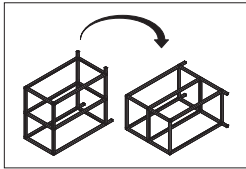

part k

1x
Screw

2x
Washer

1x
Wheel