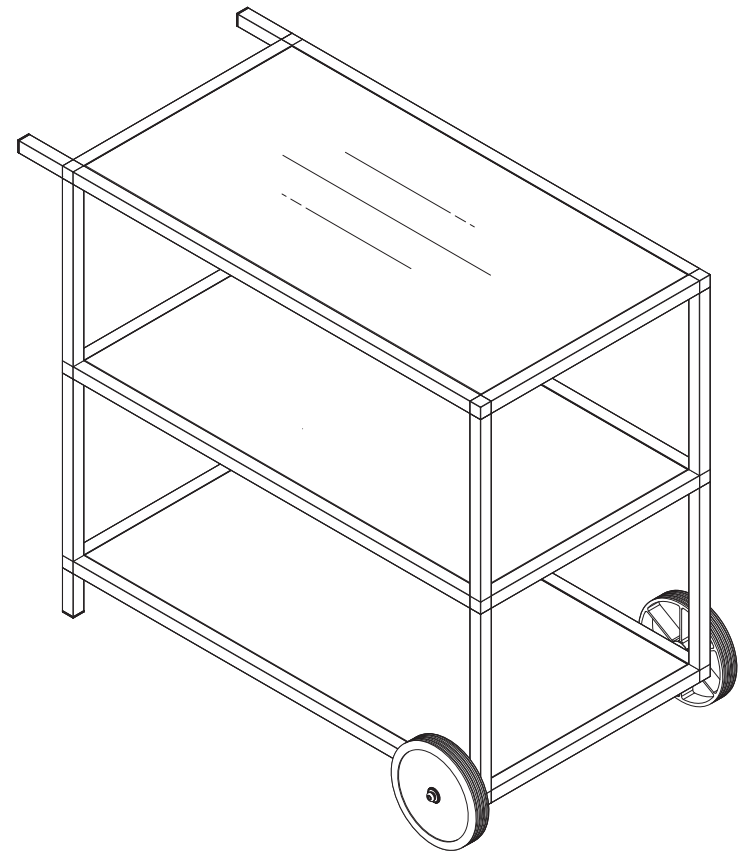

veradek — outdoor

bar cart instructions

V
|
O

parts and components

-  4x 3-Way Connector Piece
-  8x 4-Way Connector Piece
-  4x End Cap
-  2x Screw
-  4x Washer
-  1x Allen Key

-  1x Stainless Steel Tabletop
-  2x Aluminum Shelf
-  2x Wheel
- Not Included
-  Rubber Mallet
-  Soft Working Surface

1x Stainless Steel Tabletop

2x Aluminum Shelf

complete

assemble.
arrange.
transform.

your living
space
extended.

V
|
O

01 bar cart - 02 counter square - 03 counter sink -
04 grill cabinet - 05 counter long

about the outdoor kitchen series