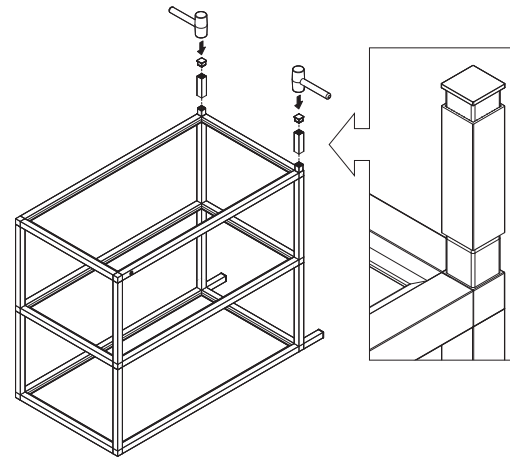

veradek — outdoor

bar cart instructions

V
|
O

parts and components

-  4x 3-Way Connector Piece
-  8x 4-Way Connector Piece
-  4x End Cap
-  2x Screw
-  4x Washer
-  1x Allen Key

-  1x Stainless Steel Tabletop
-  2x Aluminum Shelf
-  2x Wheel
- Not Included
-  Rubber Mallet
-  Soft Working Surface

part b

2x
Tube
(Handle)

2x
End Cap

part c

part d

part e

part f

part g

2x
3-Way
Connector
Piece

2x
4-Way
Connector
Piece

2x
Ledged Tube
(Wheel)

part h

2x
Ledged Tube
(Medium)

part i

part j

part k