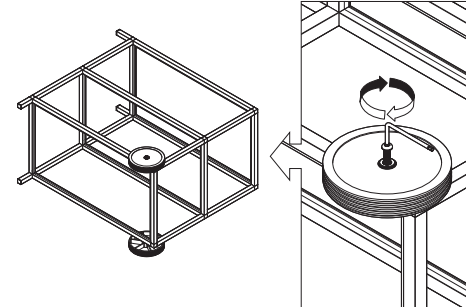

2x
3-Way
Connector
Piece

2x
4-Way
Connector
Piece

2x
Ledged Tube
(Wheel)

part h

2x
Ledged Tube
(Medium)

part i

part j

part k

1x
Screw

2x
Washer

1x
Wheel

part l

1x
Screw

2x
Washer

1x
Wheel

part m

1x Stainless Steel Tabletop

2x Aluminum Shelf

complete

assemble.
arrange.
transform.

your living
space
extended.

V
|
O

01 bar cart - 02 counter square - 03 counter sink -
04 grill cabinet - 05 counter long

about the outdoor kitchen series