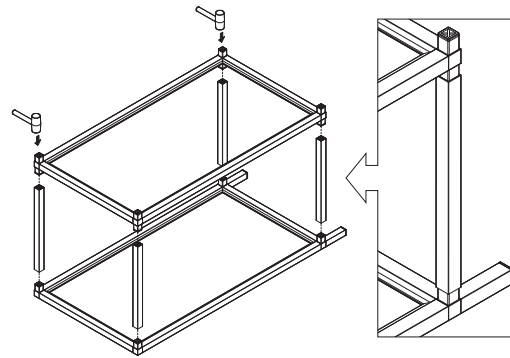

veradek — outdoor

bar cart instructions

V
|
O

parts and components

-  4x 3-Way Connector Piece
-  8x 4-Way Connector Piece
-  4x End Cap
-  2x Screw
-  4x Washer
-  1x Allen Key

-  1x Stainless Steel Tabletop
-  2x Aluminum Shelf
-  2x Wheel
- Not Included
-  Rubber Mallet
-  Soft Working Surface

-  4x Ledged Tube (Long)
-  2x Ledged Tube (Wheel)
-  6x Ledged Tube (Medium)
-  8x Tube (Medium)
-  2x Tube (Foot)
-  2x Tube (Handle)

part a

2x
3-Way
Connector
Piece

2x
4-Way
Connector
Piece

2x
Ledged Tube
(Long)

part b

2x
Tube
(Handle)

2x
End Cap

part c

part d

part e

part f

part g

2x
3-Way
Connector
Piece

2x
4-Way
Connector
Piece

2x
Ledged Tube
(Wheel)

part h

2x
Ledged Tube
(Medium)

part i

part j

part k