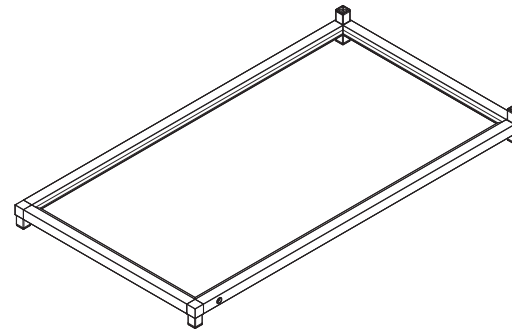

veradek — outdoor

bar cart instructions

V
|
O

parts and components

-  4x 3-Way Connector Piece
-  8x 4-Way Connector Piece
-  4x End Cap
-  2x Screw
-  4x Washer
-  1x Allen Key

-  1x Stainless Steel Tabletop
-  2x Aluminum Shelf
-  2x Wheel
- Not Included
-  Rubber Mallet
-  Soft Working Surface

part b

2x
Tube
(Handle)

2x
End Cap

part c

part d

part e

part f

part g

2x
3-Way
Connector
Piece

2x
4-Way
Connector
Piece

2x
Ledged Tube
(Wheel)

part h

2x
Ledged Tube
(Medium)

part i

part j

part k