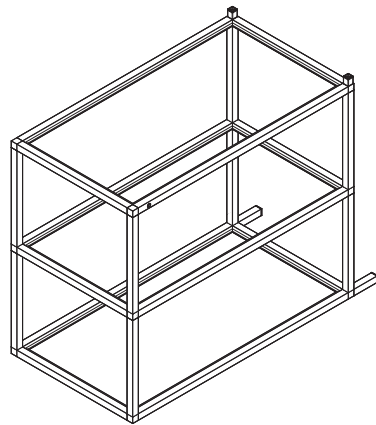

veradek — outdoor

bar cart instructions

V
|
O

parts and components

-  4x 3-Way Connector Piece
-  8x 4-Way Connector Piece
-  4x End Cap
-  2x Screw
-  4x Washer
-  1x Allen Key

-  1x Stainless Steel Tabletop
-  2x Aluminum Shelf
-  2x Wheel
- Not Included
-  Rubber Mallet
-  Soft Working Surface

part b

2x
Tube
(Handle)

2x
End Cap

part c

part d

part e

part f

part g

2x
3-Way
Connector
Piece

2x
4-Way
Connector
Piece

2x
Ledged Tube
(Wheel)

part h

2x
Ledged Tube
(Medium)

part i

part j

part k