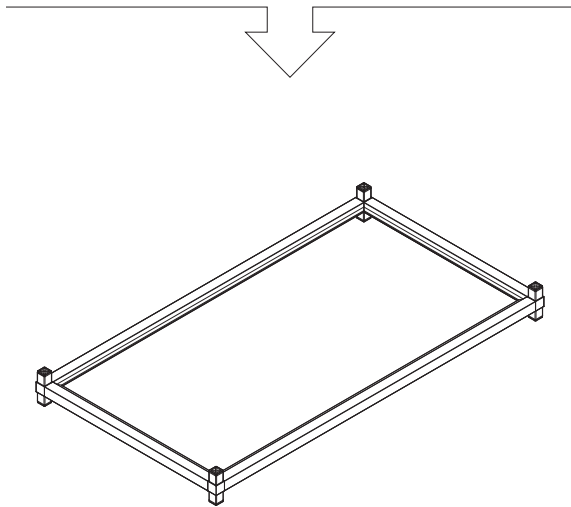

veradek — outdoor

bar cart instructions

V
|
O

parts and components

-  4x 3-Way Connector Piece
-  8x 4-Way Connector Piece
-  4x End Cap
-  2x Screw
-  4x Washer
-  1x Allen Key

-  1x Stainless Steel Tabletop
-  2x Aluminum Shelf
-  2x Wheel
- Not Included
-  Rubber Mallet
-  Soft Working Surface

-  4x Ledged Tube (Long)
-  2x Ledged Tube (Wheel)
-  6x Ledged Tube (Medium)
-  8x Tube (Medium)
-  2x Tube (Foot)
-  2x Tube (Handle)

part a

2x
3-Way
Connector
Piece

2x
4-Way
Connector
Piece

2x
Ledged Tube
(Long)

part b

2x
Tube
(Handle)

2x
End Cap

part c

part d

part e

part f

part g

2x
3-Way
Connector
Piece

2x
4-Way
Connector
Piece

2x
Ledged Tube
(Wheel)

part h

2x
Ledged Tube
(Medium)

part i

part j

part k