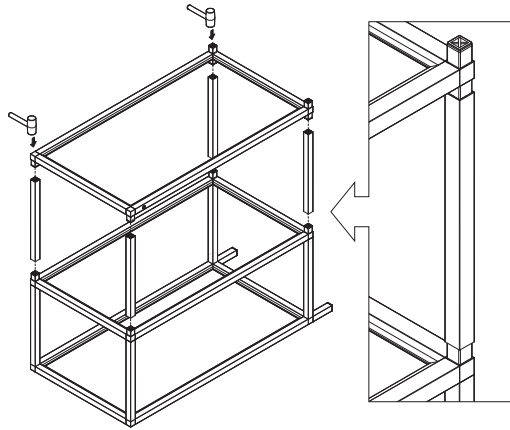

veradek — outdoor

bar cart instructions

V
|
O

parts and components

-  4x 3-Way Connector Piece
-  8x 4-Way Connector Piece
-  4x End Cap
-  2x Screw
-  4x Washer
-  1x Allen Key

-  1x Stainless Steel Tabletop
-  2x Aluminum Shelf
-  2x Wheel
- Not Included
-  Rubber Mallet
-  Soft Working Surface

part b

2x
Tube
(Handle)

2x
End Cap

part c

part d

part e

part f

part g

2x
3-Way
Connector
Piece

2x
4-Way
Connector
Piece

2x
Ledged Tube
(Wheel)

part h

2x
Ledged Tube
(Medium)

part i

part j

part k