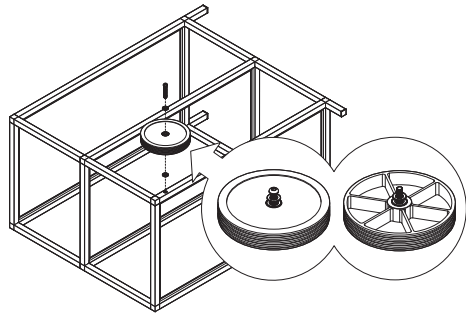

part k

1x
Screw

2x
Washer

1x
Wheel