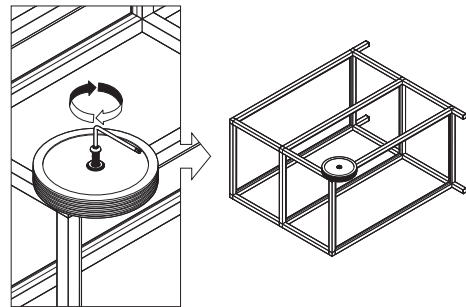

part k

1x
Screw

2x
Washer

1x
Wheel