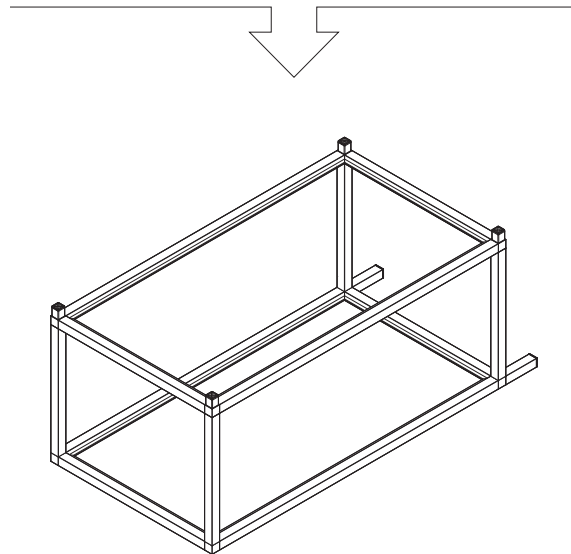

veradek — outdoor

bar cart instructions

V
|
O

parts and components

-  4x 3-Way Connector Piece
-  8x 4-Way Connector Piece
-  4x End Cap
-  2x Screw
-  4x Washer
-  1x Allen Key

-  1x Stainless Steel Tabletop
-  2x Aluminum Shelf
-  2x Wheel
- Not Included
-  Rubber Mallet
-  Soft Working Surface

-  4x Ledged Tube (Long)
-  2x Ledged Tube (Wheel)
-  6x Ledged Tube (Medium)
-  8x Tube (Medium)
-  2x Tube (Foot)
-  2x Tube (Handle)

part a

2x
3-Way
Connector
Piece

2x
4-Way
Connector
Piece

2x
Ledged Tube
(Long)

part b

2x
Tube
(Handle)

2x
End Cap

part c

part d

part e

part f

part g

2x
3-Way
Connector
Piece

2x
4-Way
Connector
Piece

2x
Ledged Tube
(Wheel)

part h

2x
Ledged Tube
(Medium)

part i

part j

part k