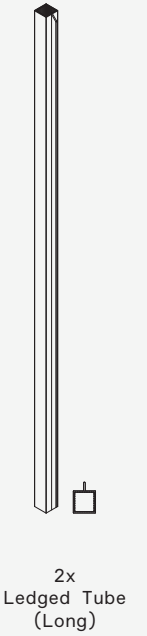

veradek — outdoor

bar cart instructions

V
|
O

parts and components

-  4x 3-Way Connector Piece
-  8x 4-Way Connector Piece
-  4x End Cap
-  2x Screw
-  4x Washer
-  1x Allen Key

-  1x Stainless Steel Tabletop
-  2x Aluminum Shelf
-  2x Wheel
- Not Included
-  Rubber Mallet
-  Soft Working Surface

-  4x Ledged Tube (Long)
-  2x Ledged Tube (Wheel)
-  6x Ledged Tube (Medium)
-  8x Tube (Medium)
-  2x Tube (Foot)
-  2x Tube (Handle)

part a

2x
3-Way
Connector
Piece

2x
4-Way
Connector
Piece

2x
Ledged Tube
(Long)

part b

2x
Tube
(Handle)

2x
End Cap

part c

part d

part e

part f

part g

2x
3-Way
Connector
Piece

2x
4-Way
Connector
Piece

2x
Ledged Tube
(Wheel)

part h

2x
Ledged Tube
(Medium)

part i

part j

part k