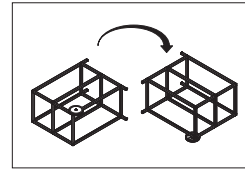

veradek — outdoor

bar cart instructions

V
|
O

parts and components

-  4x 3-Way Connector Piece
-  8x 4-Way Connector Piece
-  4x End Cap
-  2x Screw
-  4x Washer
-  1x Allen Key

-  1x Stainless Steel Tabletop
-  2x Aluminum Shelf
-  2x Wheel
- Not Included
-  Rubber Mallet
-  Soft Working Surface

2x
3-Way
Connector
Piece

2x
4-Way
Connector
Piece

2x
Ledged Tube
(Wheel)

part h

2x
Ledged Tube
(Medium)

part i

part j

part k

1x
Screw

2x
Washer

1x
Wheel

part l

1x
Screw

2x
Washer

1x
Wheel

part m