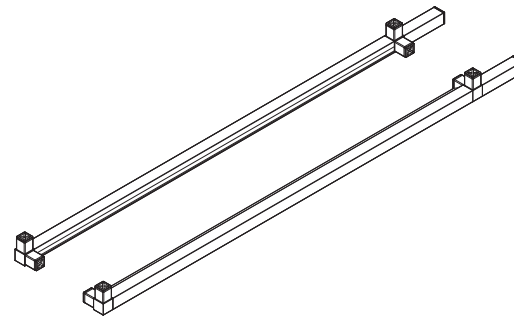

veradek — outdoor

bar cart instructions

V
|
O

parts and components

-  4x 3-Way Connector Piece
-  8x 4-Way Connector Piece
-  4x End Cap
-  2x Screw
-  4x Washer
-  1x Allen Key

-  1x Stainless Steel Tabletop
-  2x Aluminum Shelf
-  2x Wheel
- Not Included
-  Rubber Mallet
-  Soft Working Surface

-  4x Ledged Tube (Long)
-  2x Ledged Tube (Wheel)
-  6x Ledged Tube (Medium)
-  8x Tube (Medium)
-  2x Tube (Foot)
-  2x Tube (Handle)

part a

2x
3-Way
Connector
Piece

2x
4-Way
Connector
Piece

2x
Ledged Tube
(Long)

part b

2x
Tube
(Handle)

2x
End Cap

part c

part d

part e

part f

part g

2x
3-Way
Connector
Piece

2x
4-Way
Connector
Piece

2x
Ledged Tube
(Wheel)

part h

2x
Ledged Tube
(Medium)

part i

part j

part k