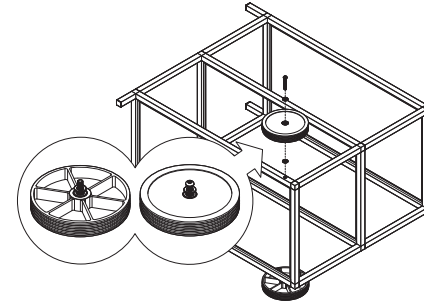

veradek — outdoor

bar cart instructions

V
|
O

parts and components

-  4x 3-Way Connector Piece
-  8x 4-Way Connector Piece
-  4x End Cap
-  2x Screw
-  4x Washer
-  1x Allen Key

-  1x Stainless Steel Tabletop
-  2x Aluminum Shelf
-  2x Wheel
- Not Included
-  Rubber Mallet
-  Soft Working Surface

2x
3-Way
Connector
Piece

2x
4-Way
Connector
Piece

2x
Ledged Tube
(Wheel)

part h

2x
Ledged Tube
(Medium)

part i

part j

part k

1x
Screw

2x
Washer

1x
Wheel

part l

1x
Screw

2x
Washer

1x
Wheel

part m

1x Stainless Steel Tabletop

2x Aluminum Shelf

complete

assemble.
arrange.
transform.

your living
space
extended.

V
|
O

01 bar cart - 02 counter square - 03 counter sink -
04 grill cabinet - 05 counter long

about the outdoor kitchen series