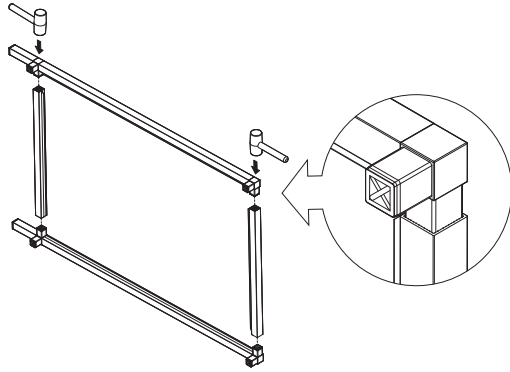

veradek — outdoor

bar cart instructions

V
|
O

parts and components

-  4x 3-Way Connector Piece
-  8x 4-Way Connector Piece
-  4x End Cap
-  2x Screw
-  4x Washer
-  1x Allen Key

-  1x Stainless Steel Tabletop
-  2x Aluminum Shelf
-  2x Wheel
- Not Included
-  Rubber Mallet
-  Soft Working Surface

-  4x Ledged Tube (Long)
-  2x Ledged Tube (Wheel)
-  6x Ledged Tube (Medium)
-  8x Tube (Medium)
-  2x Tube (Foot)
-  2x Tube (Handle)

part a

2x
3-Way
Connector
Piece

2x
4-Way
Connector
Piece

2x
Ledged Tube
(Long)

part b

2x
Tube
(Handle)

2x
End Cap

part c

part d

part e

part f

part g

2x
3-Way
Connector
Piece

2x
4-Way
Connector
Piece

2x
Ledged Tube
(Wheel)

part h

2x
Ledged Tube
(Medium)

part i

part j

part k