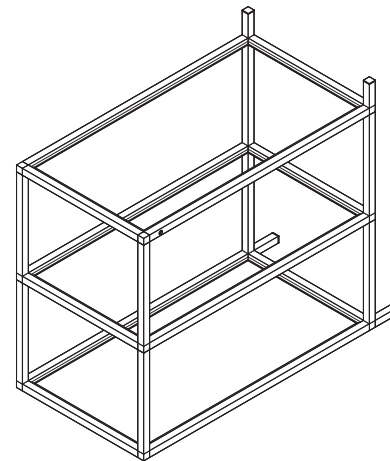

veradek — outdoor

bar cart instructions

V
|
O

parts and components

-  4x 3-Way Connector Piece
-  8x 4-Way Connector Piece
-  4x End Cap
-  2x Screw
-  4x Washer
-  1x Allen Key

-  1x Stainless Steel Tabletop
-  2x Aluminum Shelf
-  2x Wheel
- Not Included
-  Rubber Mallet
-  Soft Working Surface

part b

2x
Tube
(Handle)

2x
End Cap

part c

part d

part e

part f

part g

2x
3-Way
Connector
Piece

2x
4-Way
Connector
Piece

2x
Ledged Tube
(Wheel)

part h

2x
Ledged Tube
(Medium)

part i

part j

part k