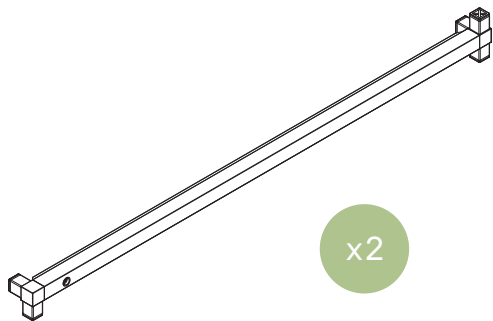

veradek — outdoor

bar cart instructions

V
|
O

parts and components

-  4x 3-Way Connector Piece
-  8x 4-Way Connector Piece
-  4x End Cap
-  2x Screw
-  4x Washer
-  1x Allen Key

-  1x Stainless Steel Tabletop
-  2x Aluminum Shelf
-  2x Wheel
- Not Included
-  Rubber Mallet
-  Soft Working Surface

-  4x Ledged Tube (Long)
-  2x Ledged Tube (Wheel)
-  6x Ledged Tube (Medium)
-  8x Tube (Medium)
-  2x Tube (Foot)
-  2x Tube (Handle)

part a

2x
3-Way
Connector
Piece

2x
4-Way
Connector
Piece

2x
Ledged Tube
(Long)

part b

2x
Tube
(Handle)

2x
End Cap

part c

part d

part e

part f

part g

2x
3-Way
Connector
Piece

2x
4-Way
Connector
Piece

2x
Ledged Tube
(Wheel)

part h

2x
Ledged Tube
(Medium)

part i

part j

part k