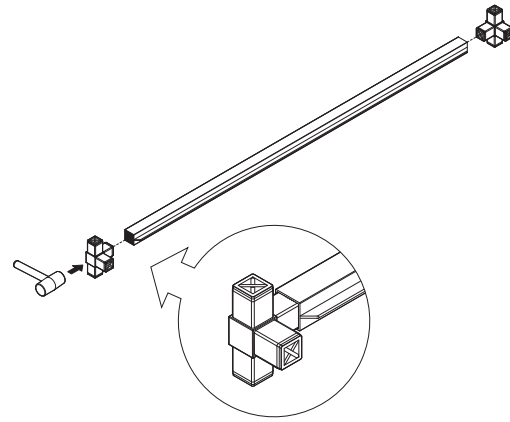

veradek — outdoor

bar cart instructions

V
|
O

parts and components

-  4x 3-Way Connector Piece
-  8x 4-Way Connector Piece
-  4x End Cap
-  2x Screw
-  4x Washer
-  1x Allen Key

-  1x Stainless Steel Tabletop
-  2x Aluminum Shelf
-  2x Wheel
- Not Included
-  Rubber Mallet
-  Soft Working Surface

-  4x Ledged Tube (Long)
-  2x Ledged Tube (Wheel)
-  6x Ledged Tube (Medium)
-  8x Tube (Medium)
-  2x Tube (Foot)
-  2x Tube (Handle)

part a

2x
3-Way
Connector
Piece

2x
4-Way
Connector
Piece

2x
Ledged Tube
(Long)

part b

2x
Tube
(Handle)

2x
End Cap

part c

part d

part e

part f

part g

2x
3-Way
Connector
Piece

2x
4-Way
Connector
Piece

2x
Ledged Tube
(Wheel)

part h

2x
Ledged Tube
(Medium)

part i

part j

part k