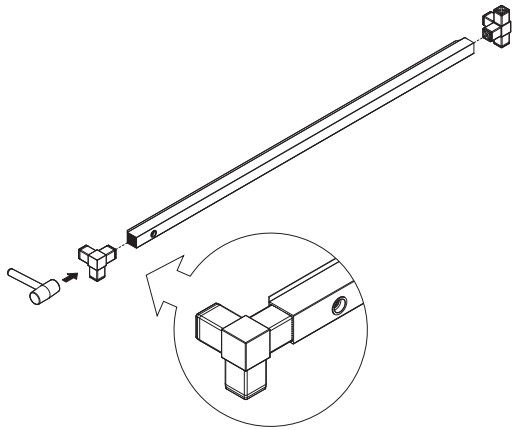

veradek — outdoor

bar cart instructions

V
|
O

parts and components

-  4x 3-Way Connector Piece
-  8x 4-Way Connector Piece
-  4x End Cap
-  2x Screw
-  4x Washer
-  1x Allen Key

-  1x Stainless Steel Tabletop
-  2x Aluminum Shelf
-  2x Wheel
- Not Included
-  Rubber Mallet
-  Soft Working Surface

-  4x Ledged Tube (Long)
-  2x Ledged Tube (Wheel)
-  6x Ledged Tube (Medium)
-  8x Tube (Medium)
-  2x Tube (Foot)
-  2x Tube (Handle)

part a

2x
3-Way
Connector
Piece

2x
4-Way
Connector
Piece

2x
Ledged Tube
(Long)

part b

2x
Tube
(Handle)

2x
End Cap

part c

part d

part e

part f

part g

2x
3-Way
Connector
Piece

2x
4-Way
Connector
Piece

2x
Ledged Tube
(Wheel)

part h

2x
Ledged Tube
(Medium)

part i

part j

part k