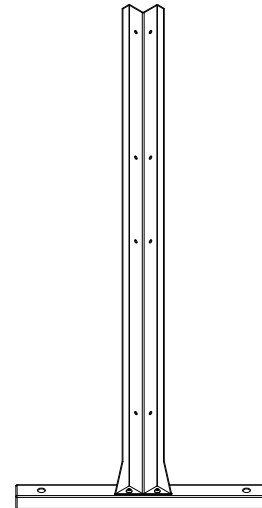

# parts and components

\*Although the Web pattern is shown, these assembly instructions apply to ALL Corner Screen sets.

43x  
Screw

43x  
Hex Nut

1x  
Allen Key

Not Included

Adjustable  
Wrench

Soft  
Working  
Surface

# part a

8x  
Screw

8x  
Hex Nut

2x  
Outer  
Stand Feet

2x  
Outer  
Bottom Sidebar

# part b

3x  
Screw

3x  
Hex Nut

1x  
Center Bottom  
Mounting Bar

1x  
Center Stand  
Foot

# part c

8x  
Screw

8x  
Hex Nut

2x  
Screen  
Panel