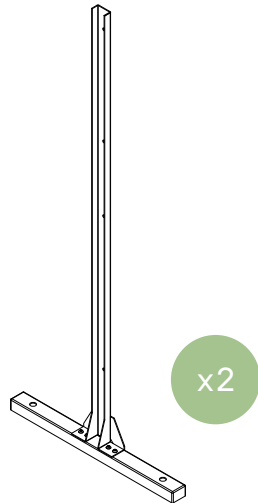

# parts and components

\*Although the Web pattern is shown, these assembly instructions apply to ALL Corner Screen sets.

43x  
Screw

43x  
Hex Nut

1x  
Allen Key

Not Included

Adjustable  
Wrench

Soft  
Working  
Surface

# part a

8x  
Screw

8x  
Hex Nut

2x  
Outer  
Stand Feet

2x  
Outer  
Bottom Sidebar

# part b

3x  
Screw

3x  
Hex Nut

1x  
Center Bottom  
Mounting Bar

1x  
Center Stand  
Foot