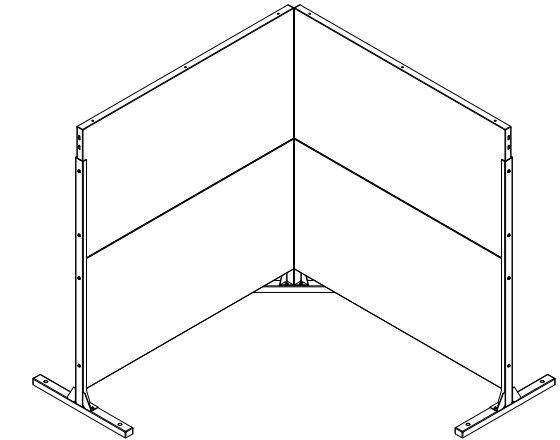

# part d

8x  
Screw

8x  
Hex Nut

2x  
Screen  
Panel

Repeat on  
other side

# part e

8x  
Screw

8x  
Hex Nut

1x  
Center Top  
Mounting Bar

2x  
OuterTop  
Mounting Bar