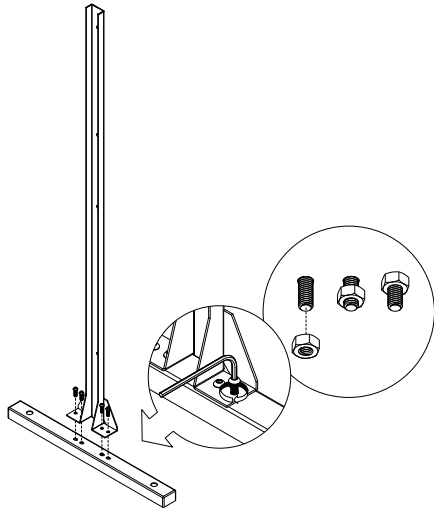

# parts and components

\*Although the Web pattern is shown, these assembly instructions apply to ALL Corner Screen sets.

43x  
Screw

43x  
Hex Nut

1x  
Allen Key

Not Included

Adjustable  
Wrench

Soft  
Working  
Surface

# part a

8x  
Screw

8x  
Hex Nut

2x  
Outer  
Stand Feet

2x  
Outer  
Bottom Sidebar

# part b

3x  
Screw

3x  
Hex Nut

1x  
Center Bottom  
Mounting Bar

1x  
Center Stand  
Foot