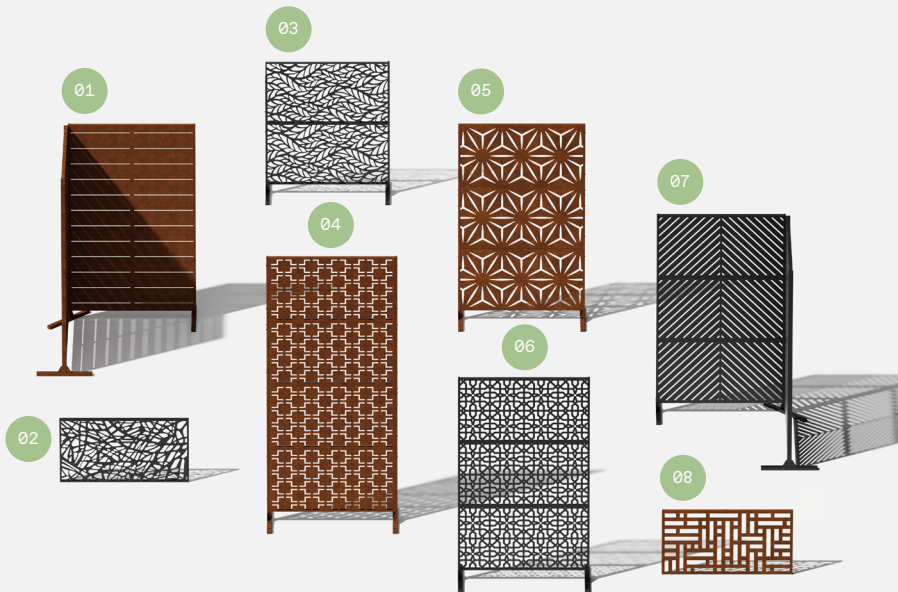

2x
OuterTop
Mounting Bar

part f

8x
Screw

8x
Hex Nut

2x
Screen
Panel

Repeat on
other side

complete

assemble.
arrange.
transform.

your living
space
extended.

V
|
O

about the privacy screen series

No one wants an audience as they soak in the hot tub after a long week!

Veradek Outdoor Privacy Screens are the perfect solution for creating breathtaking spaces while adding essential privacy to your property. Made from durable galvanized steel or Corten steel, our Privacy Screens are modern, modular, and easy to assemble without the need for permanent anchoring! Available in 8 beautiful, unique patterns and various privacy ratings, there's a Privacy Screen to suit your unique style!

01 Linear Corner Screen - 02 Web Panel - 03 Flowleaf Two Panel -
04 Quadra Four Panel - 05 Star Three Panel - 06 Parilla Three Panel -
07 Arrow Corner Screen - 08 Blocks Panel

Questions? Email info@veradek.com