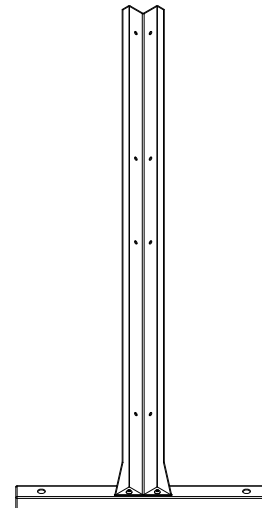

privacy screen corner screen set instructions

V
|
O

parts and components

*Although the Star pattern is shown, these assembly instructions apply to ALL Corner Screen sets.

43x
Screw

43x
Hex Nut

1x
Allen Key

Not Included

1x
Center
Stand Foot

part a

8x
Screw

8x
Hex Nut

2x
Outer
Stand Feet

2x
Outer
Bottom Sidebar

part b

3x
Screw

3x
Hex Nut

1x
Center Bottom
Mounting Bar

1x
Center Stand
Foot

part c

8x
Screw

8x
Hex Nut

2x
Screen
Panel

part d

8x
Screw

8x
Hex Nut

2x
Screen
Panel

Repeat on
other side

part e

8x
Screw

8x
Hex Nut

1x
Center Top
Mounting Bar