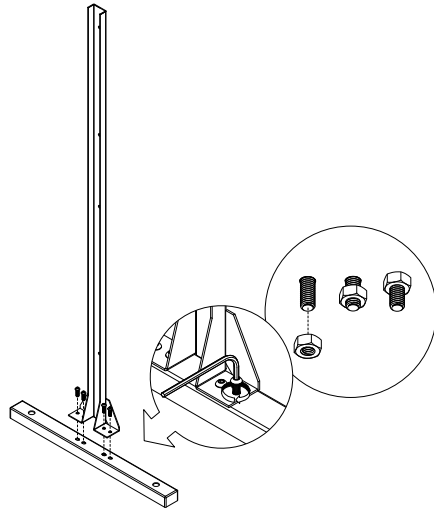

privacy screen corner screen set instructions

V
|
O

parts and components

*Although the Star pattern is shown, these assembly instructions apply to ALL Corner Screen sets.

43x
Screw

43x
Hex Nut

1x
Allen Key

Not Included

1x
Center
Stand Foot

part a

8x
Screw

8x
Hex Nut

2x
Outer
Stand Feet

2x
Outer
Bottom Sidebar

part b

3x
Screw

3x
Hex Nut

1x
Center Bottom
Mounting Bar

1x
Center Stand
Foot

part c

8x
Screw

8x
Hex Nut

2x
Screen
Panel

part d

8x
Screw

8x
Hex Nut

2x
Screen
Panel

Repeat on
other side

part e

8x
Screw

8x
Hex Nut

1x
Center Top
Mounting Bar