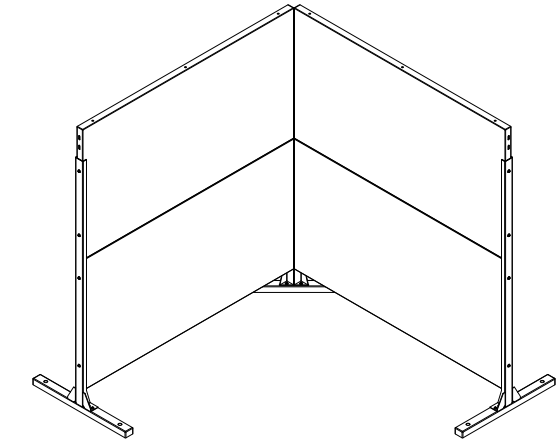

8x
Screw

8x
Hex Nut

2x
Screen
Panel

Repeat on
other side

part e

8x
Screw

8x
Hex Nut

1x
Center Top
Mounting Bar

2x
OuterTop
Mounting Bar

part f

8x
Screw

8x
Hex Nut

2x
Screen
Panel

Repeat on
other side

complete

assemble.
arrange.
transform.