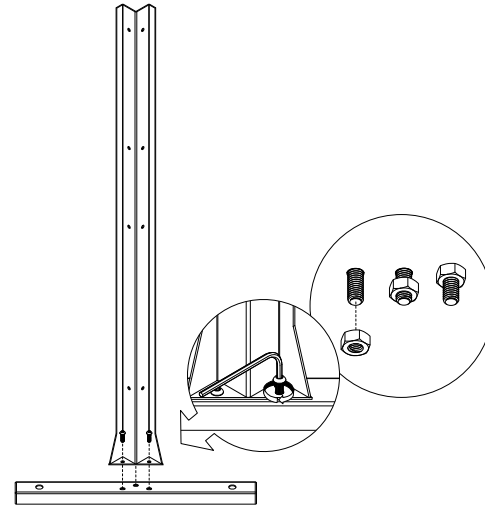

privacy screen corner screen set instructions

V
|
O

parts and components

*Although the Star pattern is shown, these assembly instructions apply to ALL Corner Screen sets.

43x
Screw

43x
Hex Nut

1x
Allen Key

Not Included

1x
Center
Stand Foot

part a

8x
Screw

8x
Hex Nut

2x
Outer
Stand Feet

2x
Outer
Bottom Sidebar

part b

3x
Screw

3x
Hex Nut

1x
Center Bottom
Mounting Bar

1x
Center Stand
Foot

part c

8x
Screw

8x
Hex Nut

2x
Screen
Panel

part d

8x
Screw

8x
Hex Nut

2x
Screen
Panel

Repeat on
other side

part e

8x
Screw

8x
Hex Nut

1x
Center Top
Mounting Bar