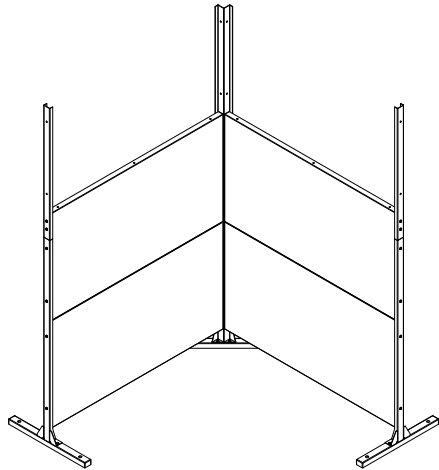

privacy screen corner screen set instructions

V
|
O

parts and components

*Although the Star pattern is shown, these assembly instructions apply to ALL Corner Screen sets.

43x
Screw

43x
Hex Nut

1x
Allen Key

Not Included

1x
Center
Stand Foot

part a

8x
Screw

8x
Hex Nut

2x
Outer
Stand Feet

2x
Outer
Bottom Sidebar

part b

3x
Screw

8x
Screw

8x
Hex Nut

2x
Screen
Panel

Repeat on
other side

part e

8x
Screw

8x
Hex Nut

1x
Center Top
Mounting Bar

2x
OuterTop
Mounting Bar

part f

8x
Screw

8x
Hex Nut

2x
Screen
Panel

Repeat on
other side

complete

assemble.
arrange.
transform.