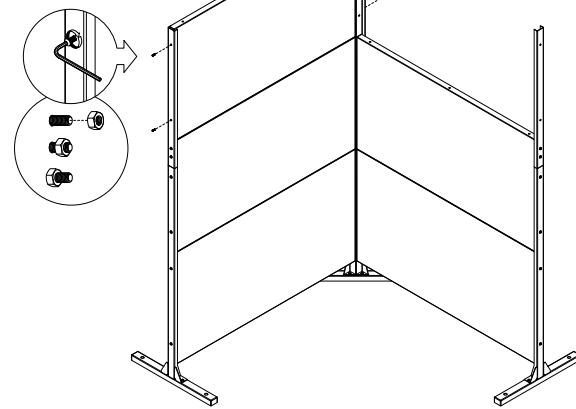

2x
OuterTop
Mounting Bar

part f

8x
Screw

8x
Hex Nut

2x
Screen
Panel

Repeat on
other side

complete

assemble.
arrange.
transform.