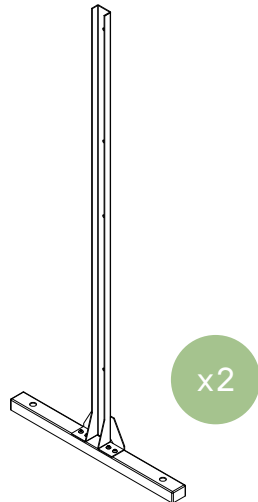

privacy screen corner screen set instructions

V
|
O

parts and components

*Although the Star pattern is shown, these assembly instructions apply to ALL Corner Screen sets.

43x
Screw

43x
Hex Nut

1x
Allen Key

Not Included

1x
Center
Stand Foot

part a

8x
Screw

8x
Hex Nut

2x
Outer
Stand Feet

2x
Outer
Bottom Sidebar

part b

3x
Screw

3x
Hex Nut

1x
Center Bottom
Mounting Bar

1x
Center Stand
Foot

part c

8x
Screw

8x
Hex Nut

2x
Screen
Panel

part d

8x
Screw

8x
Hex Nut

2x
Screen
Panel

Repeat on
other side

part e

8x
Screw

8x
Hex Nut

1x
Center Top
Mounting Bar