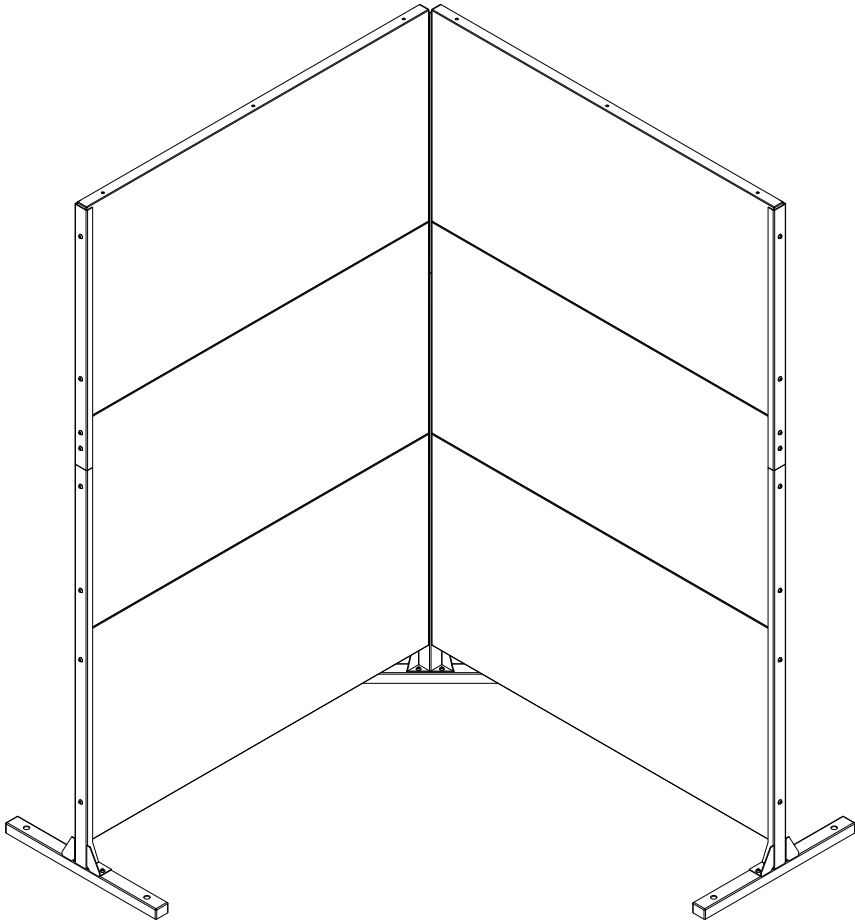

8x
Screw

8x
Hex Nut

2x
Screen
Panel

Repeat on
other side

part e

8x
Screw

8x
Hex Nut

1x
Center Top
Mounting Bar

2x
OuterTop
Mounting Bar

part f

8x
Screw

8x
Hex Nut

2x
Screen
Panel

Repeat on
other side

complete

assemble.
arrange.
transform.