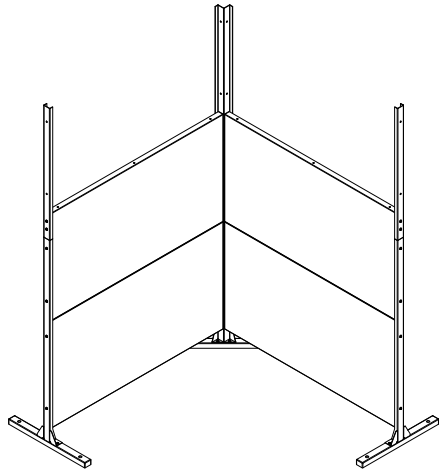

# parts and components

\*Although the Quadra pattern is shown, these assembly instructions apply to ALL Corner Screen sets.

43x  
Screw

43x  
Hex Nut

1x  
Allen Key

Not Included

Adjustable  
Wrench

Soft  
Working  
Surface

# part d

8x  
Screw

8x  
Hex Nut

2x  
Screen  
Panel

Repeat on  
other side

# part e

8x  
Screw

8x  
Hex Nut

1x  
Center Top  
Mounting Bar

2x  
OuterTop  
Mounting Bar

# part f

8x  
Screw

8x  
Hex Nut

2x  
Screen  
Panel

Repeat on  
other side

complete

assemble.  
arrange.  
transform.

your living  
space  
extended.