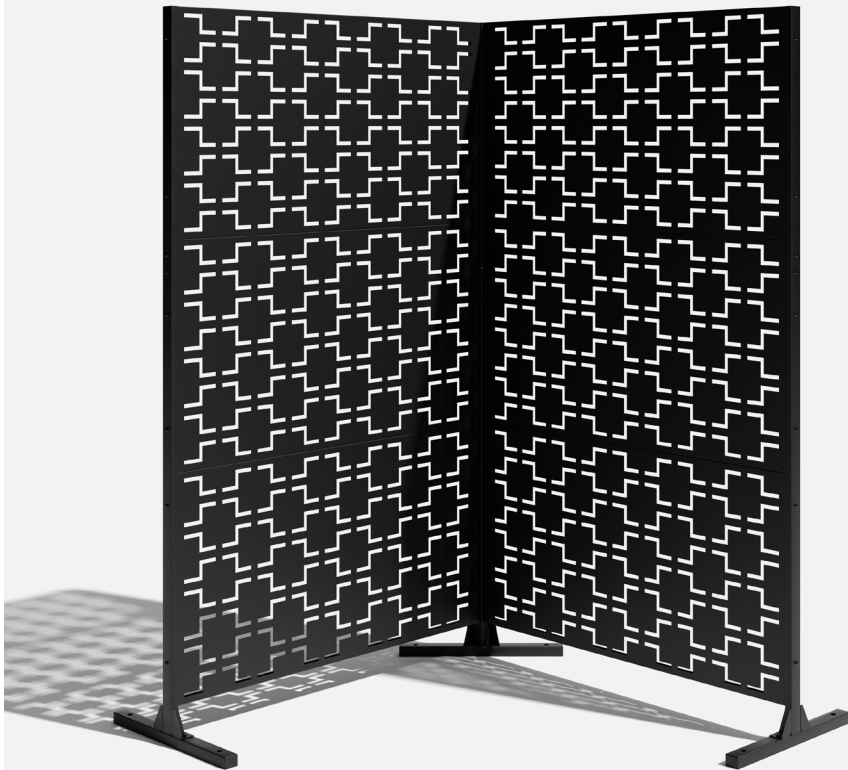

# privacy screen corner screen set instructions

V  
|  
O

# parts and components

\*Although the Quadra pattern is shown, these assembly instructions apply to ALL Corner Screen sets.

43x  
Screw

43x  
Hex Nut

1x  
Allen Key

Not Included

Adjustable  
Wrench

Soft  
Working  
Surface

2x  
Outer  
Bottom  
Sidebar

2x  
Outer  
Top  
Sidebar

1x  
Center  
Bottom  
Mounting Bar

1x  
Center  
Top  
Mounting Bar

6x  
Screen  
Panel

2x  
Outside  
Stand Feet

1x  
Center  
Stand Foot

## about the privacy screen series

No one wants an audience as they soak in the hot tub after a long week!

Veradek Outdoor Privacy Screens are the perfect solution for creating breathtaking spaces while adding essential privacy to your property. Made from durable galvanized steel or Corten steel, our Privacy Screens are modern, modular, and easy to assemble without the need for permanent anchoring! Available in 8 beautiful, unique patterns and various privacy ratings, there's a Privacy Screen to suit your unique style!