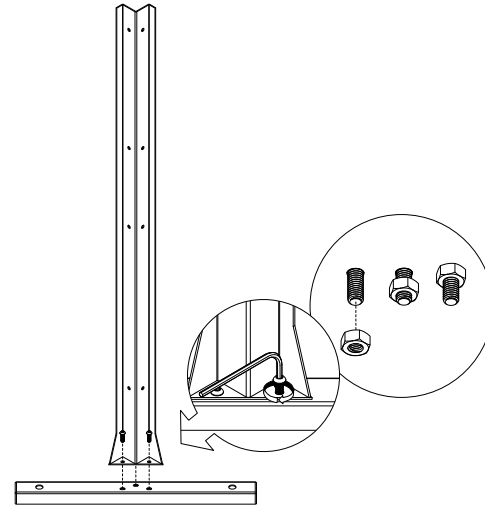

# parts and components

\*Although the Quadra pattern is shown, these assembly instructions apply to ALL Corner Screen sets.

43x  
Screw

43x  
Hex Nut

1x  
Allen Key

Not Included

Adjustable  
Wrench

Soft  
Working  
Surface

# part b

3x  
Screw

3x  
Hex Nut

1x  
Center Bottom  
Mounting Bar

1x  
Center Stand  
Foot

# part c

8x  
Screw

8x  
Hex Nut

2x  
Screen  
Panel

# part d

8x  
Screw

8x  
Hex Nut

2x  
Screen  
Panel

Repeat on  
other side