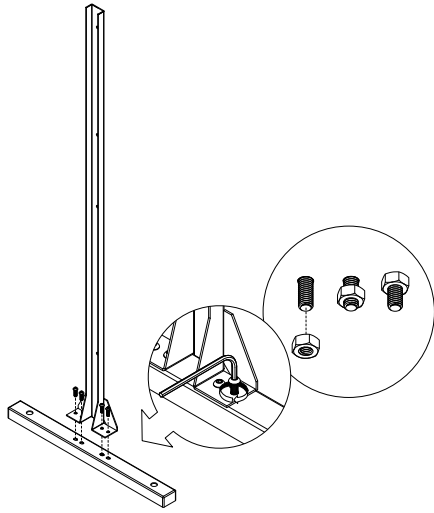

# parts and components

\*Although the Quadra pattern is shown, these assembly instructions apply to ALL Corner Screen sets.

43x  
Screw

43x  
Hex Nut

1x  
Allen Key

Not Included

Adjustable  
Wrench

Soft  
Working  
Surface

# part a

8x  
Screw

8x  
Hex Nut

2x  
Outer  
Stand Feet

2x  
Outer  
Bottom Sidebar

# part b

3x  
Screw

3x  
Hex Nut

1x  
Center Bottom  
Mounting Bar

1x  
Center Stand  
Foot