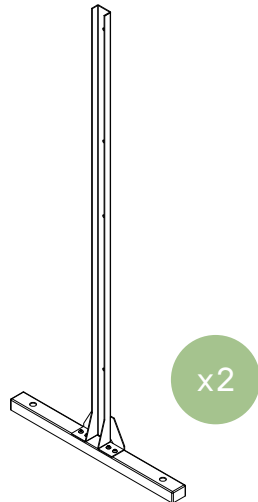

# parts and components

\*Although the Quadra pattern is shown, these assembly instructions apply to ALL Corner Screen sets.

43x  
Screw

43x  
Hex Nut

1x  
Allen Key

Not Included

Adjustable  
Wrench

Soft  
Working  
Surface

# part a

8x  
Screw

8x  
Hex Nut

2x  
Outer  
Stand Feet

2x  
Outer  
Bottom Sidebar

# part b

3x  
Screw

3x  
Hex Nut

1x  
Center Bottom  
Mounting Bar

1x  
Center Stand  
Foot