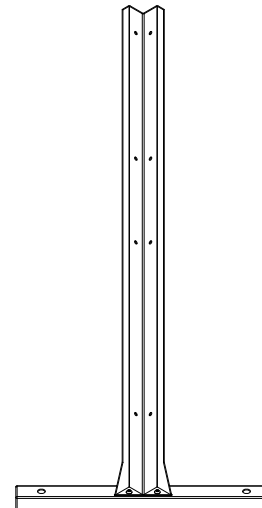

# parts and components

\*Although the Quadra pattern is shown, these assembly instructions apply to ALL Corner Screen sets.

43x  
Screw

43x  
Hex Nut

1x  
Allen Key

Not Included

Adjustable  
Wrench

Soft  
Working  
Surface

# part a

8x  
Screw

8x  
Hex Nut

2x  
Outer  
Stand Feet

2x  
Outer  
Bottom Sidebar

# part b

3x  
Screw

3x  
Hex Nut

1x  
Center Bottom  
Mounting Bar

1x  
Center Stand  
Foot

# part c

8x  
Screw

8x  
Hex Nut

2x  
Screen  
Panel