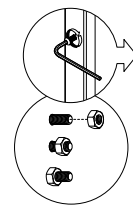

# part e

8x  
Screw

8x  
Hex Nut

1x  
Center Top  
Mounting Bar

2x  
OuterTop  
Mounting Bar

# part f

8x  
Screw

8x  
Hex Nut

2x  
Screen  
Panel

Repeat on  
other side

complete

assemble.  
arrange.  
transform.

your living  
space  
extended.