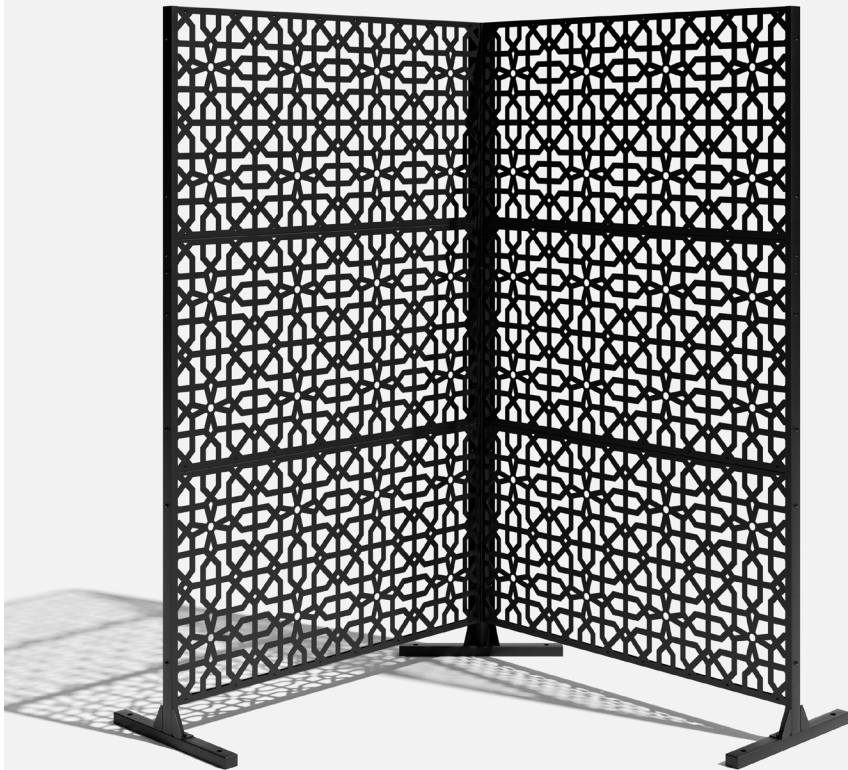

# privacy screen corner screen set instructions

V  
|  
O

# parts and components

\*Although the Parilla pattern is shown, these assembly instructions apply to ALL Corner Screen sets.

43x  
Screw

43x  
Hex Nut

1x  
Allen Key

Not Included

Adjustable  
Wrench

Soft  
Working  
Surface

2x  
Outer  
Bottom  
Sidebar

2x  
Outer  
Top  
Sidebar

1x  
Center  
Bottom  
Mounting Bar

1x  
Center  
Top  
Mounting Bar

6x  
Screen  
Panel

2x  
Outside  
Stand Feet

1x  
Center  
Stand Foot

## about the privacy screen series

No one wants an audience as they soak in the hot tub after a long week!

Veradek Outdoor Privacy Screens are the perfect solution for creating breathtaking spaces while adding essential privacy to your property. Made from durable galvanized steel or Corten steel, our Privacy Screens are modern, modular, and easy to assemble without the need for permanent anchoring! Available in 8 beautiful, unique patterns and various privacy ratings, there's a Privacy Screen to suit your unique style!