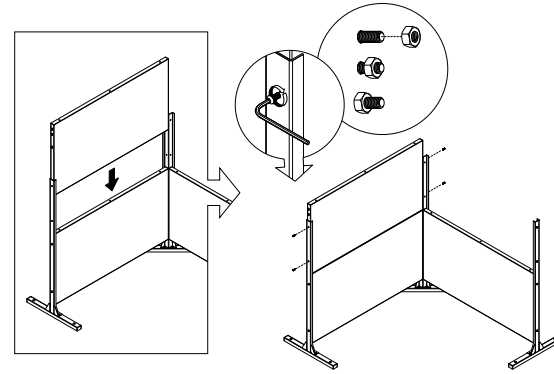

# part d

8x  
Screw

8x  
Hex Nut

2x  
Screen  
Panel

Repeat on  
other side

# part e

8x  
Screw

8x  
Hex Nut

1x  
Center Top  
Mounting Bar

2x  
OuterTop  
Mounting Bar