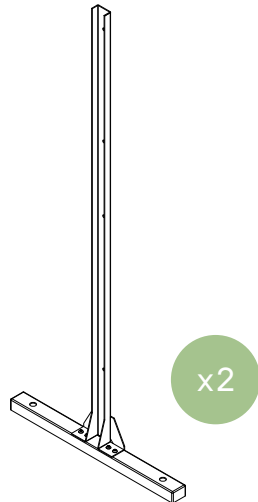

# parts and components

\*Although the Parilla pattern is shown, these assembly instructions apply to ALL Corner Screen sets.

43x  
Screw

43x  
Hex Nut

1x  
Allen Key

Not Included

Adjustable  
Wrench

Soft  
Working  
Surface

# part a

8x  
Screw

8x  
Hex Nut

2x  
Outer  
Stand Feet

2x  
Outer  
Bottom Sidebar

# part b

3x  
Screw

3x  
Hex Nut

1x  
Center Bottom  
Mounting Bar

1x  
Center Stand  
Foot