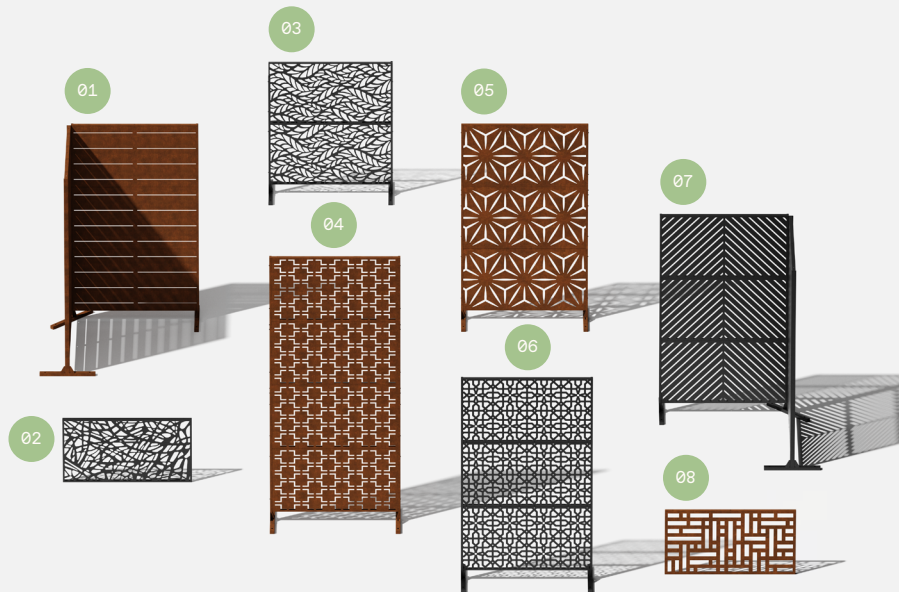

# part f

8x  
Screw

8x  
Hex Nut

2x  
Screen  
Panel

Repeat on  
other side

complete

assemble.  
arrange.  
transform.

your living  
space  
extended.

V  
|  
O

## about the privacy screen series

No one wants an audience as they soak in the hot tub after a long week!

Veradek Outdoor Privacy Screens are the perfect solution for creating breathtaking spaces while adding essential privacy to your property. Made from durable galvanized steel or Corten steel, our Privacy Screens are modern, modular, and easy to assemble without the need for permanent anchoring! Available in 8 beautiful, unique patterns and various privacy ratings, there's a Privacy Screen to suit your unique style!

01 Linear Corner Screen - 02 Web Panel - 03 Flowleaf Two Panel -  
04 Quadra Four Panel - 05 Star Three Panel - 06 Parilla Three Panel -  
07 Arrow Corner Screen - 08 Blocks Panel

Questions? Email [info@veradek.com](mailto:info@veradek.com)