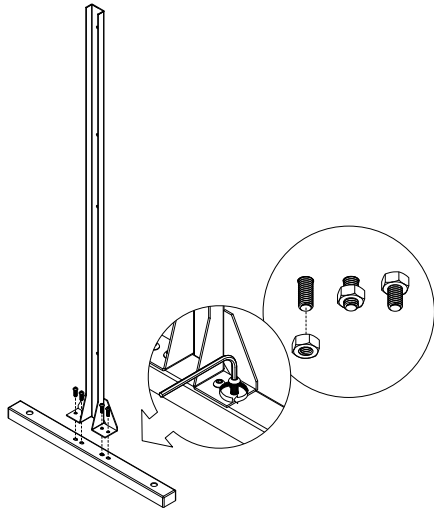

# parts and components

\*Although the Parilla pattern is shown, these assembly instructions apply to ALL Corner Screen sets.

43x  
Screw

43x  
Hex Nut

1x  
Allen Key

Not Included

Adjustable  
Wrench

Soft  
Working  
Surface

# part a

8x  
Screw

8x  
Hex Nut

2x  
Outer  
Stand Feet

2x  
Outer  
Bottom Sidebar

# part b

3x  
Screw

3x  
Hex Nut

1x  
Center Bottom  
Mounting Bar

1x  
Center Stand  
Foot