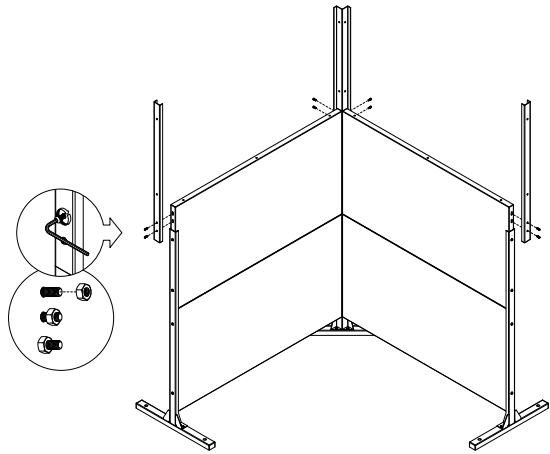

# part d

8x  
Screw

8x  
Hex Nut

2x  
Screen  
Panel

Repeat on  
other side

# part e

8x  
Screw

8x  
Hex Nut

1x  
Center Top  
Mounting Bar

2x  
OuterTop  
Mounting Bar

# part f

8x  
Screw

8x  
Hex Nut

2x  
Screen  
Panel

Repeat on  
other side

complete

assemble.  
arrange.  
transform.

your living  
space  
extended.