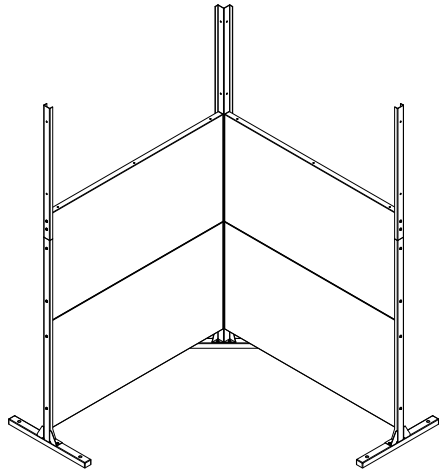

# part d

8x  
Screw

8x  
Hex Nut

2x  
Screen  
Panel

Repeat on  
other side

# part e

8x  
Screw

8x  
Hex Nut

1x  
Center Top  
Mounting Bar

2x  
OuterTop  
Mounting Bar

# part f

8x  
Screw

8x  
Hex Nut

2x  
Screen  
Panel

Repeat on  
other side

complete

assemble.  
arrange.  
transform.

your living  
space  
extended.