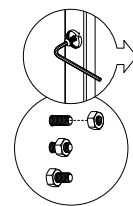

# part e

8x  
Screw

8x  
Hex Nut

1x  
Center Top  
Mounting Bar

2x  
OuterTop  
Mounting Bar

# part f

8x  
Screw

8x  
Hex Nut

2x  
Screen  
Panel

Repeat on  
other side

complete

assemble.  
arrange.  
transform.

your living  
space  
extended.