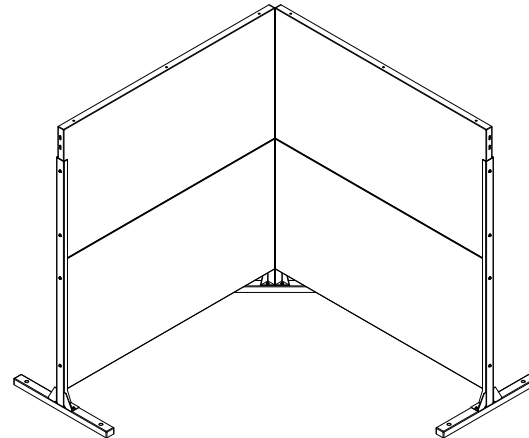

# part d

8x  
Screw

8x  
Hex Nut

2x  
Screen  
Panel

Repeat on  
other side

# part e

8x  
Screw

8x  
Hex Nut

1x  
Center Top  
Mounting Bar

2x  
OuterTop  
Mounting Bar