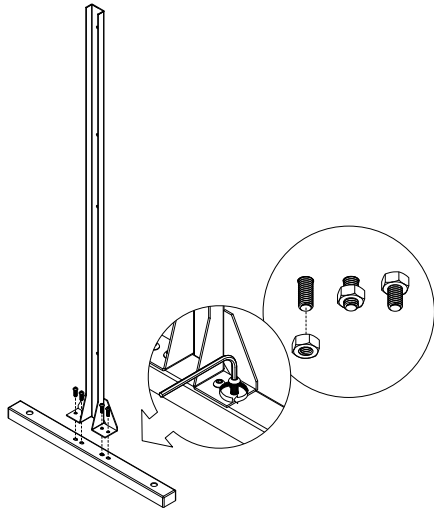

# parts and components

\*Although the Linear pattern is shown, these assembly instructions apply to ALL Corner Screen sets.

43x  
Screw

43x  
Hex Nut

1x  
Allen Key

Not Included

Adjustable  
Wrench

Soft  
Working  
Surface

# part a

8x  
Screw

8x  
Hex Nut

2x  
Outer  
Stand Feet

2x  
Outer  
Bottom Sidebar

# part b

3x  
Screw

3x  
Hex Nut

1x  
Center Bottom  
Mounting Bar

1x  
Center Stand  
Foot