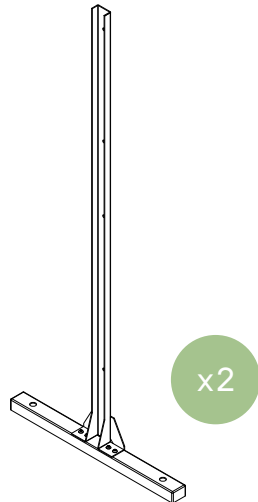

# parts and components

\*Although the Linear pattern is shown, these assembly instructions apply to ALL Corner Screen sets.

43x  
Screw

43x  
Hex Nut

1x  
Allen Key

Not Included

Adjustable  
Wrench

Soft  
Working  
Surface

# part a

8x  
Screw

8x  
Hex Nut

2x  
Outer  
Stand Feet

2x  
Outer  
Bottom Sidebar

# part b

3x  
Screw

3x  
Hex Nut

1x  
Center Bottom  
Mounting Bar

1x  
Center Stand  
Foot