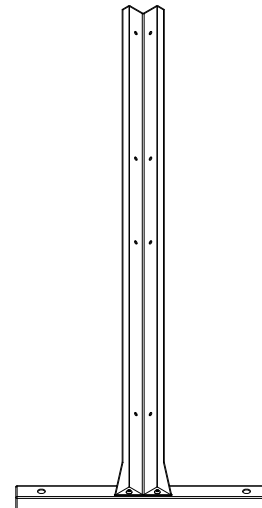

# parts and components

\*Although the Linear pattern is shown, these assembly instructions apply to ALL Corner Screen sets.

43x  
Screw

43x  
Hex Nut

1x  
Allen Key

Not Included

Adjustable  
Wrench

Soft  
Working  
Surface

# part a

8x  
Screw

8x  
Hex Nut

2x  
Outer  
Stand Feet

2x  
Outer  
Bottom Sidebar

# part b

3x  
Screw

3x  
Hex Nut

1x  
Center Bottom  
Mounting Bar

1x  
Center Stand  
Foot

# part c

8x  
Screw

8x  
Hex Nut

2x  
Screen  
Panel