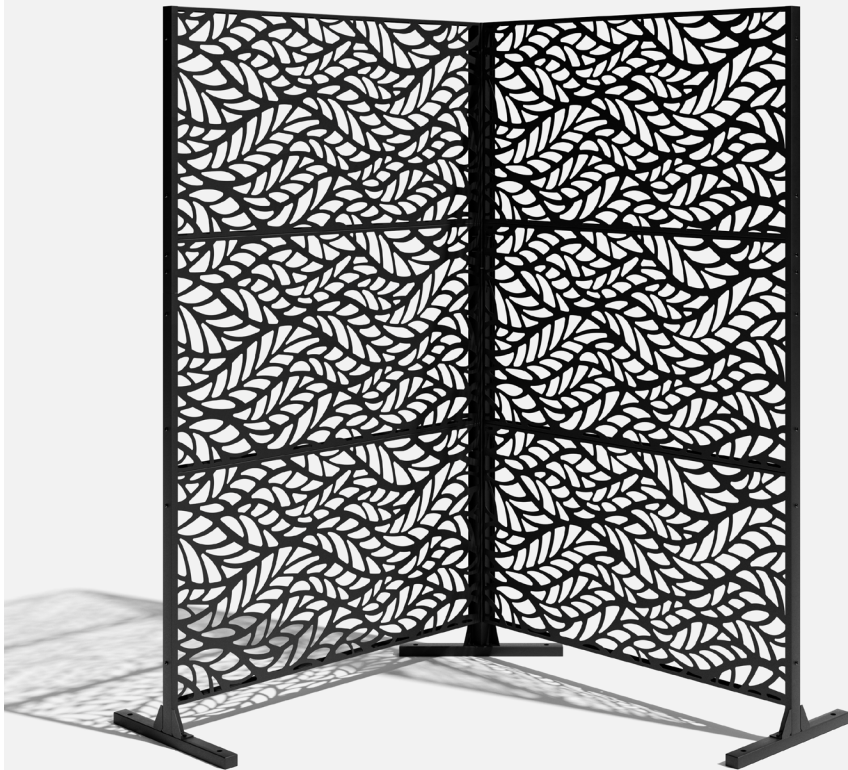

# privacy screen corner screen set instructions

V  
|  
O

# parts and components

\*Although the Flowleaf pattern is shown, these assembly instructions apply to ALL Corner Screen sets.

43x  
Screw

43x  
Hex Nut

1x  
Allen Key

Not Included

Adjustable  
Wrench

Soft  
Working  
Surface

2x  
Outer  
Bottom  
Sidebar

2x  
Outer  
Top  
Sidebar

1x  
Center  
Bottom  
Mounting Bar

1x  
Center  
Top  
Mounting Bar

6x  
Screen  
Panel

2x  
Outside  
Stand Feet

1x  
Center  
Stand Foot

# part a

8x  
Screw

8x  
Hex Nut

2x  
Outer  
Stand Feet

2x  
Outer  
Bottom Sidebar