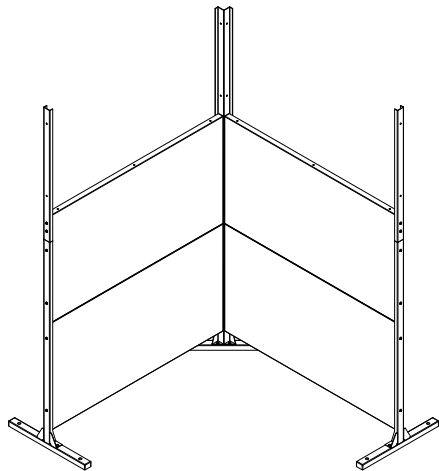

# part d

8x  
Screw

8x  
Hex Nut

2x  
Screen  
Panel

Repeat on  
other side

# part e

8x  
Screw

8x  
Hex Nut

1x  
Center Top  
Mounting Bar

2x  
OuterTop  
Mounting Bar

# part f

8x  
Screw

8x  
Hex Nut

2x  
Screen  
Panel

Repeat on  
other side

complete

assemble.  
arrange.  
transform.

your living  
space  
extended.