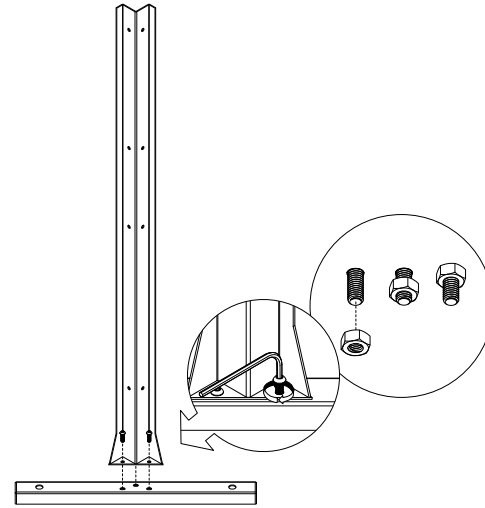

# part a

8x  
Screw

8x  
Hex Nut

2x  
Outer  
Stand Feet

2x  
Outer  
Bottom Sidebar

# part b

3x  
Screw

3x  
Hex Nut

1x  
Center Bottom  
Mounting Bar

1x  
Center Stand  
Foot

# part c

8x  
Screw

8x  
Hex Nut

2x  
Screen  
Panel

# part d

8x  
Screw

8x  
Hex Nut

2x  
Screen  
Panel

Repeat on  
other side