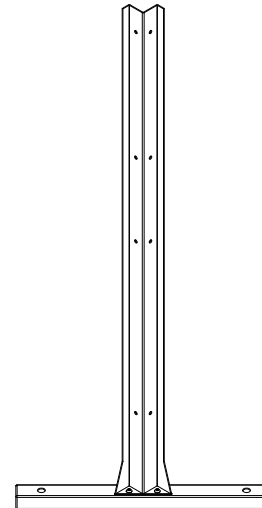

# part a

8x  
Screw

8x  
Hex Nut

2x  
Outer  
Stand Feet

2x  
Outer  
Bottom Sidebar

# part b

3x  
Screw

3x  
Hex Nut

1x  
Center Bottom  
Mounting Bar

1x  
Center Stand  
Foot

# part c

8x  
Screw

8x  
Hex Nut

2x  
Screen  
Panel

# part d

8x  
Screw

8x  
Hex Nut

2x  
Screen  
Panel

Repeat on  
other side