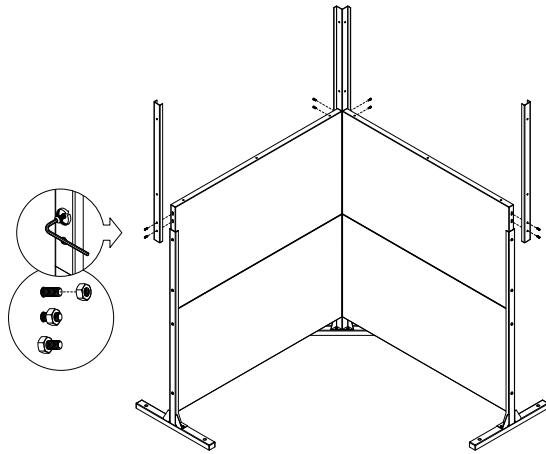

# part d

8x  
Screw

8x  
Hex Nut

2x  
Screen  
Panel

Repeat on  
other side

# part e

8x  
Screw

8x  
Hex Nut

1x  
Center Top  
Mounting Bar

2x  
OuterTop  
Mounting Bar

# part f

8x  
Screw

8x  
Hex Nut

2x  
Screen  
Panel

Repeat on  
other side

complete

assemble.  
arrange.  
transform.

your living  
space  
extended.