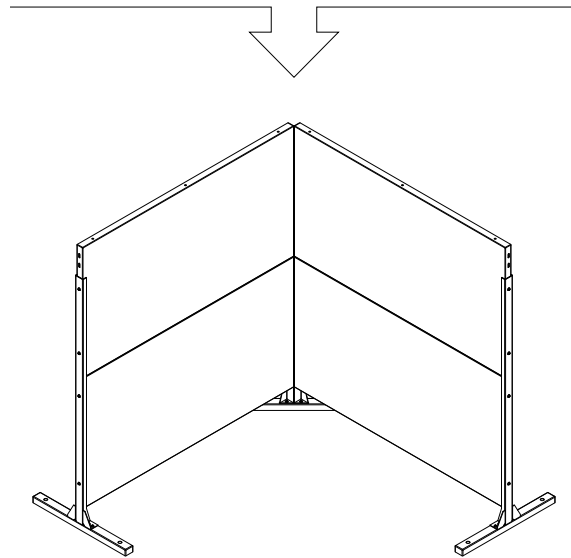

# part d

8x  
Screw

8x  
Hex Nut

2x  
Screen  
Panel

Repeat on  
other side

# part e

8x  
Screw

8x  
Hex Nut

1x  
Center Top  
Mounting Bar

2x  
OuterTop  
Mounting Bar