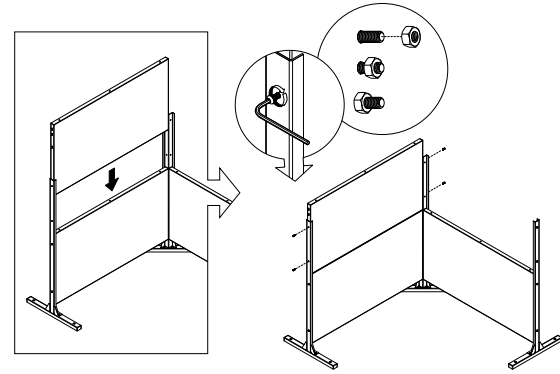

# part d

8x  
Screw

8x  
Hex Nut

2x  
Screen  
Panel

Repeat on  
other side

# part e

8x  
Screw

8x  
Hex Nut

1x  
Center Top  
Mounting Bar

2x  
OuterTop  
Mounting Bar