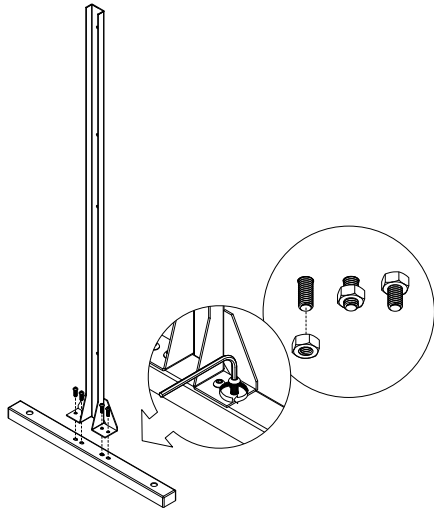

# parts and components

\*Although the Flowleaf pattern is shown, these assembly instructions apply to ALL Corner Screen sets.

43x  
Screw

43x  
Hex Nut

1x  
Allen Key

Not Included

Adjustable  
Wrench

Soft  
Working  
Surface

# part a

8x  
Screw

8x  
Hex Nut

2x  
Outer  
Stand Feet

2x  
Outer  
Bottom Sidebar

# part b

3x  
Screw

3x  
Hex Nut

1x  
Center Bottom  
Mounting Bar

1x  
Center Stand  
Foot