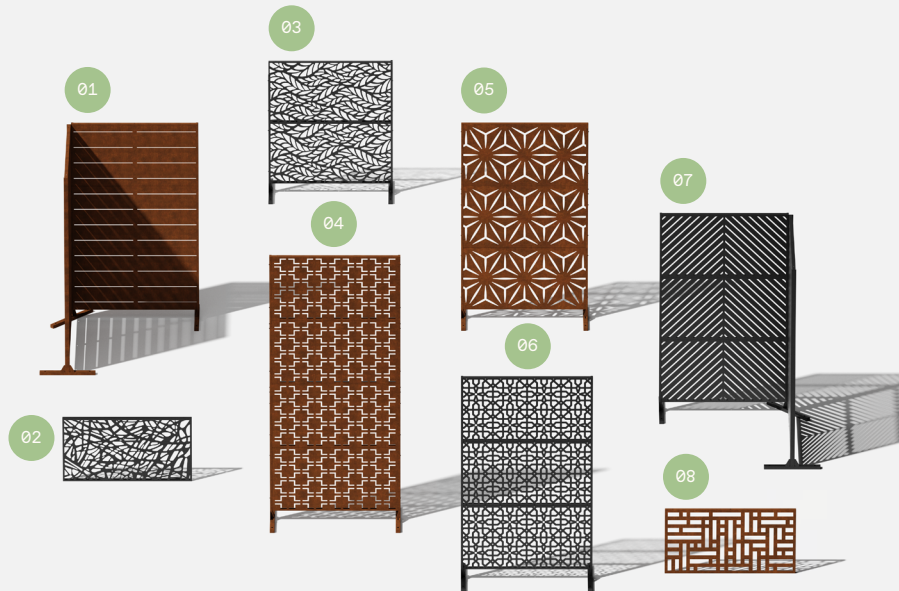

# part f

8x  
Screw

8x  
Hex Nut

2x  
Screen  
Panel

Repeat on  
other side

complete

assemble.  
arrange.  
transform.

your living  
space  
extended.

V  
|  
O

## about the privacy screen series

No one wants an audience as they soak in the hot tub after a long week!

Veradek Outdoor Privacy Screens are the perfect solution for creating breathtaking spaces while adding essential privacy to your property. Made from durable galvanized steel or Corten steel, our Privacy Screens are modern, modular, and easy to assemble without the need for permanent anchoring! Available in 8 beautiful, unique patterns and various privacy ratings, there's a Privacy Screen to suit your unique style!

01 Linear Corner Screen - 02 Web Panel - 03 Flowleaf Two Panel -  
04 Quadra Four Panel - 05 Star Three Panel - 06 Parilla Three Panel -  
07 Arrow Corner Screen - 08 Blocks Panel

Questions? Email [info@veradek.com](mailto:info@veradek.com)