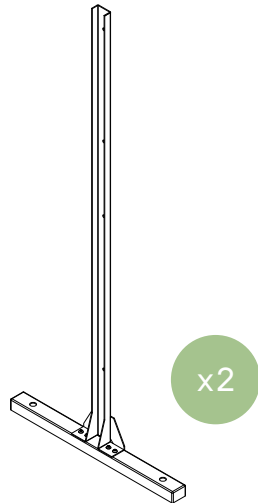

# parts and components

\*Although the Flowleaf pattern is shown, these assembly instructions apply to ALL Corner Screen sets.

43x  
Screw

43x  
Hex Nut

1x  
Allen Key

Not Included

Adjustable  
Wrench

Soft  
Working  
Surface

# part a

8x  
Screw

8x  
Hex Nut

2x  
Outer  
Stand Feet

2x  
Outer  
Bottom Sidebar

# part b

3x  
Screw

3x  
Hex Nut

1x  
Center Bottom  
Mounting Bar

1x  
Center Stand  
Foot