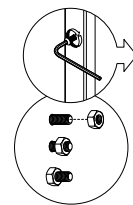

# part e

8x  
Screw

8x  
Hex Nut

1x  
Center Top  
Mounting Bar

2x  
OuterTop  
Mounting Bar

# part f

8x  
Screw

8x  
Hex Nut

2x  
Screen  
Panel

Repeat on  
other side

complete

assemble.  
arrange.  
transform.

your living  
space  
extended.