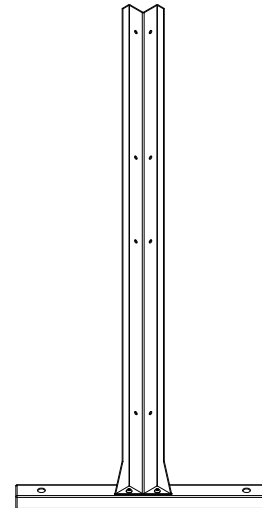

privacy screen corner screen set instructions

V
|
O

parts and components

*Although the Blocks pattern is shown, these assembly instructions apply to ALL Corner Screen sets.

43x
Screw

43x
Hex Nut

1x
Allen Key

2x
Outside
Stand Feet

1x
Center
Stand Foot

part a

8x
Screw

8x
Hex Nut

2x
Outer
Stand Feet

2x
Outer
Bottom Sidebar

part b

3x
Screw

3x
Hex Nut

1x
Center Bottom
Mounting Bar

1x
Center Stand
Foot

part c

8x
Screw

8x
Hex Nut

2x
Screen
Panel

part d

8x
Screw

8x
Hex Nut

2x
Screen
Panel

Repeat on
other side

part e

8x
Screw

8x
Hex Nut