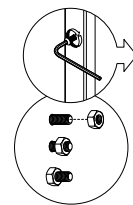

privacy screen corner screen set instructions

V
|
O

parts and components

*Although the Blocks pattern is shown, these assembly instructions apply to ALL Corner Screen sets.

43x
Screw

43x
Hex Nut

1x
Allen Key

part d

8x
Screw

8x
Hex Nut

2x
Screen
Panel

Repeat on
other side

part e

8x
Screw

8x
Hex Nut

1x
Center Top
Mounting Bar

2x
OuterTop
Mounting Bar

part f

8x
Screw

8x
Hex Nut

2x
Screen
Panel

Repeat on
other side

complete