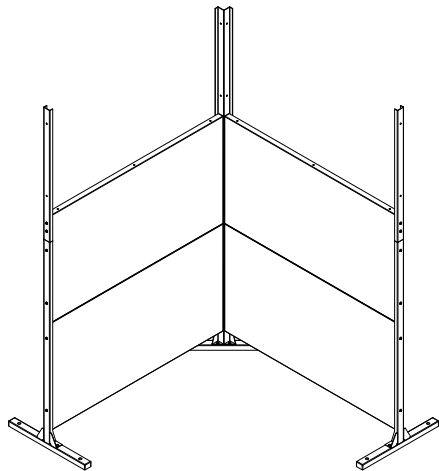

privacy screen corner screen set instructions

V
|
O

parts and components

*Although the Blocks pattern is shown, these assembly instructions apply to ALL Corner Screen sets.

43x
Screw

43x
Hex Nut

1x
Allen Key

2x
Outside
Stand Feet

1x
Center
Stand Foot

part a

8x
Screw

8x
Hex Nut

2x
Outer
Stand Feet

2x
Outer
Bottom Sidebar

part b

part d

8x
Screw

8x
Hex Nut

2x
Screen
Panel

Repeat on
other side

part e

8x
Screw

8x
Hex Nut

1x
Center Top
Mounting Bar

2x
OuterTop
Mounting Bar

part f

8x
Screw

8x
Hex Nut

2x
Screen
Panel

Repeat on
other side

complete