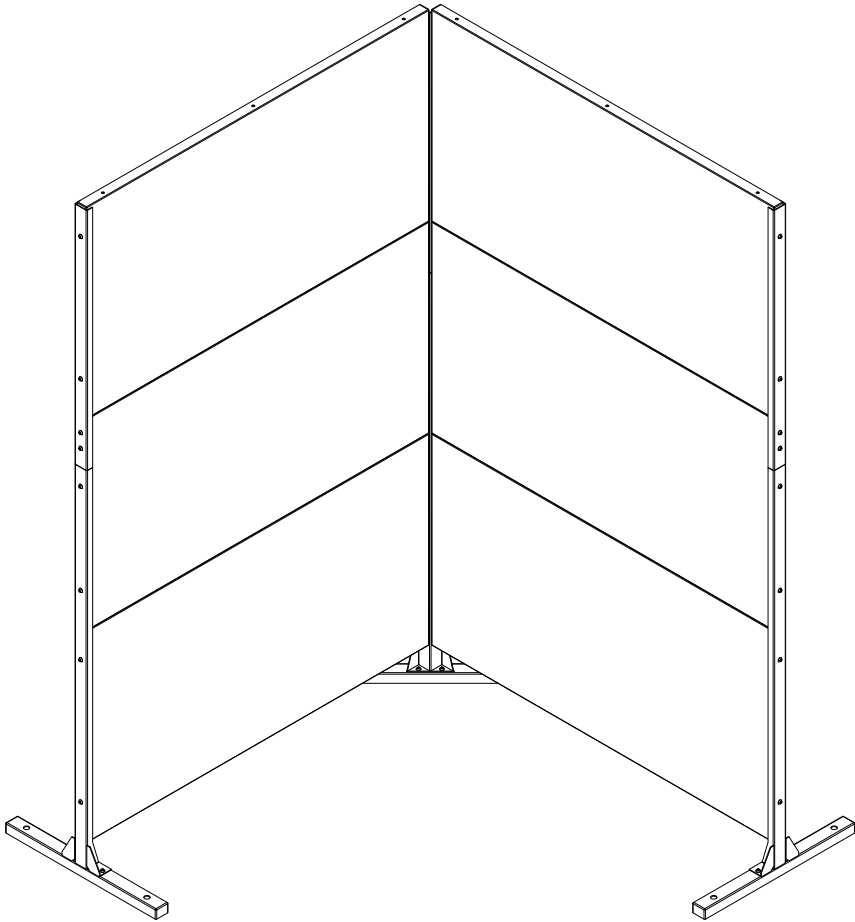

part d

8x
Screw

8x
Hex Nut

2x
Screen
Panel

Repeat on
other side

part e

8x
Screw

8x
Hex Nut

1x
Center Top
Mounting Bar

2x
OuterTop
Mounting Bar

part f

8x
Screw

8x
Hex Nut

2x
Screen
Panel

Repeat on
other side

complete