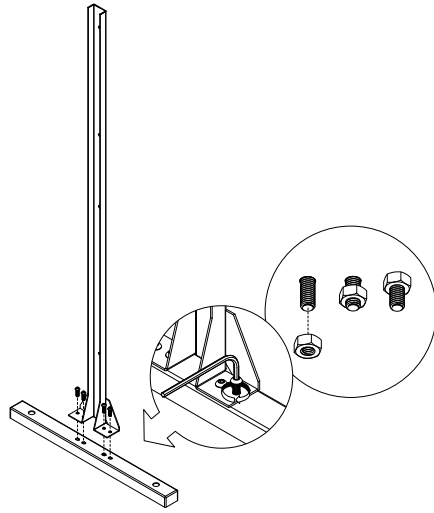

privacy screen corner screen set instructions

V
|
O

parts and components

*Although the Blocks pattern is shown, these assembly instructions apply to ALL Corner Screen sets.

43x
Screw

43x
Hex Nut

1x
Allen Key

2x
Outside
Stand Feet

1x
Center
Stand Foot

part a

8x
Screw

8x
Hex Nut

2x
Outer
Stand Feet

2x
Outer
Bottom Sidebar

part b

3x
Screw

3x
Hex Nut

1x
Center Bottom
Mounting Bar

1x
Center Stand
Foot

part c

8x
Screw

8x
Hex Nut

2x
Screen
Panel

part d

8x
Screw

8x
Hex Nut

2x
Screen
Panel

Repeat on
other side

part e

8x
Screw

8x
Hex Nut