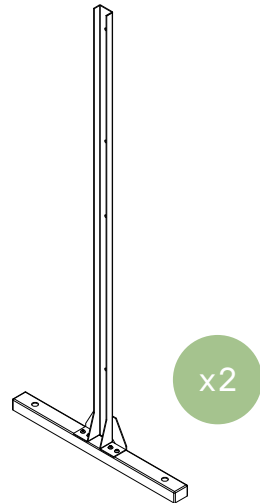

privacy screen corner screen set instructions

V
|
O

parts and components

*Although the Blocks pattern is shown, these assembly instructions apply to ALL Corner Screen sets.

43x
Screw

43x
Hex Nut

1x
Allen Key

2x
Outside
Stand Feet

1x
Center
Stand Foot

part a

8x
Screw

8x
Hex Nut

2x
Outer
Stand Feet

2x
Outer
Bottom Sidebar

part b

3x
Screw

3x
Hex Nut

1x
Center Bottom
Mounting Bar

1x
Center Stand
Foot

part c

8x
Screw

8x
Hex Nut

2x
Screen
Panel

part d

8x
Screw

8x
Hex Nut

2x
Screen
Panel

Repeat on
other side

part e

8x
Screw

8x
Hex Nut