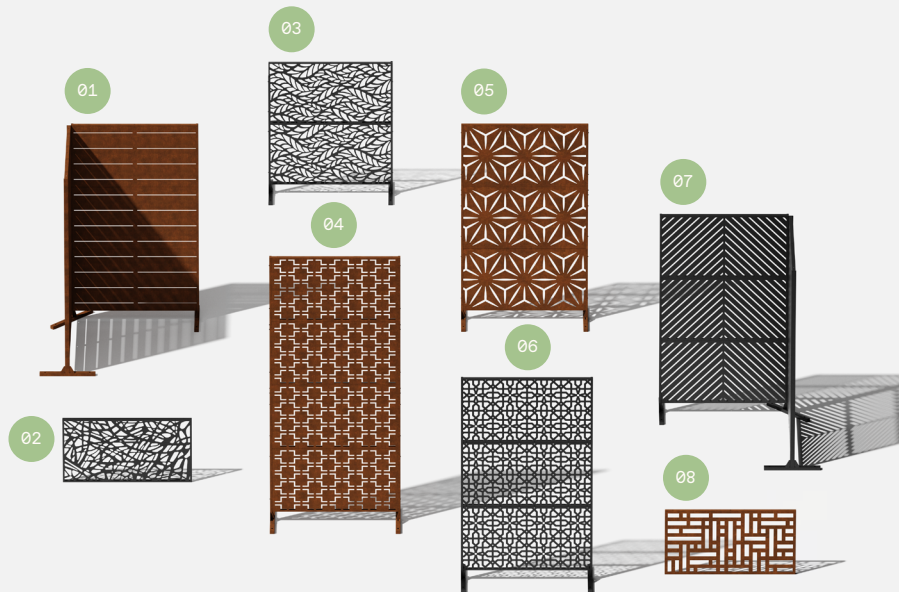

1x
Center Top
Mounting Bar

2x
OuterTop
Mounting Bar

part f

8x
Screw

8x
Hex Nut

2x
Screen
Panel

Repeat on
other side

complete

assemble.
arrange.
transform.

your living
space
extended.

V
|
O

about the privacy screen series

No one wants an audience as they soak in the hot tub after a long week!

Veradek Outdoor Privacy Screens are the perfect solution for creating breathtaking spaces while adding essential privacy to your property. Made from durable galvanized steel or Corten steel, our Privacy Screens are modern, modular, and easy to assemble without the need for permanent anchoring! Available in 8 beautiful, unique patterns and various privacy ratings, there's a Privacy Screen to suit your unique style!

01 Linear Corner Screen - 02 Web Panel - 03 Flowleaf Two Panel -
04 Quadra Four Panel - 05 Star Three Panel - 06 Parilla Three Panel -
07 Arrow Corner Screen - 08 Blocks Panel

Questions? Email info@veradek.com