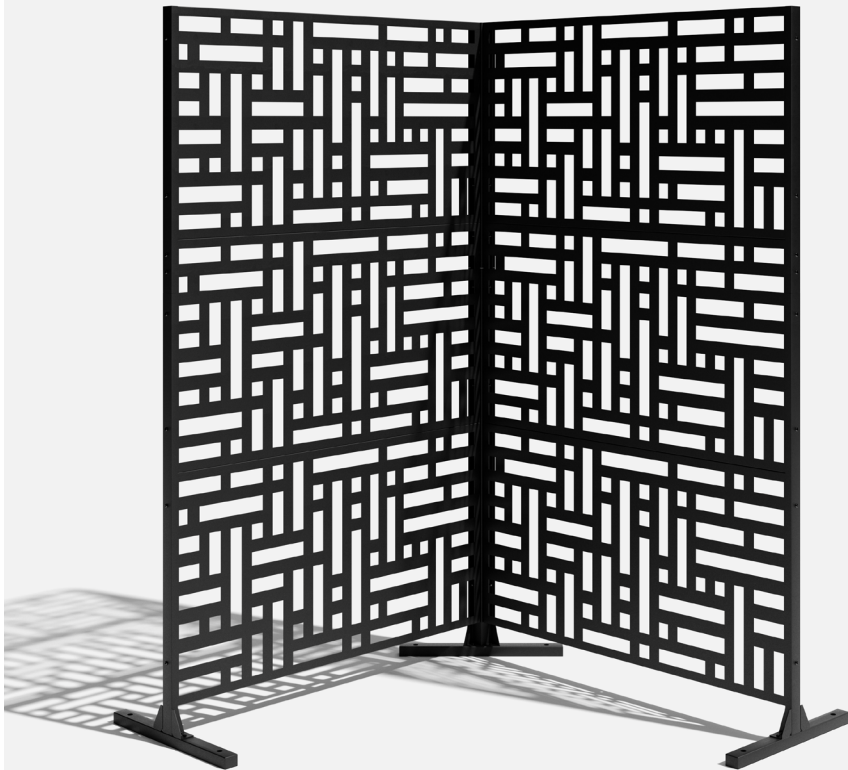

privacy screen corner screen set instructions

V
|
O

parts and components

*Although the Blocks pattern is shown, these assembly instructions apply to ALL Corner Screen sets.

43x
Screw

43x
Hex Nut

1x
Allen Key

Not Included

Adjustable
Wrench

Soft
Working
Surface

2x
Outer
Bottom
Sidebar

2x
Outer
Top
Sidebar

1x
Center
Bottom
Mounting Bar

1x
Center
Top
Mounting Bar

6x
Screen
Panel

2x
Outside
Stand Feet

1x
Center
Stand Foot

part a

8x
Screw

8x
Hex Nut

2x
Outer
Stand Feet

2x
Outer
Bottom Sidebar

part b

assemble.
arrange.
transform.

your living
space
extended.

V
|
O

about the privacy screen series

No one wants an audience as they soak in the hot tub after a long week!

Veradek Outdoor Privacy Screens are the perfect solution for creating breathtaking spaces while adding essential privacy to your property. Made from durable galvanized steel or Corten steel, our Privacy Screens are modern, modular, and easy to assemble without the need for permanent anchoring! Available in 8 beautiful, unique patterns and various privacy ratings, there's a Privacy Screen to suit your unique style!