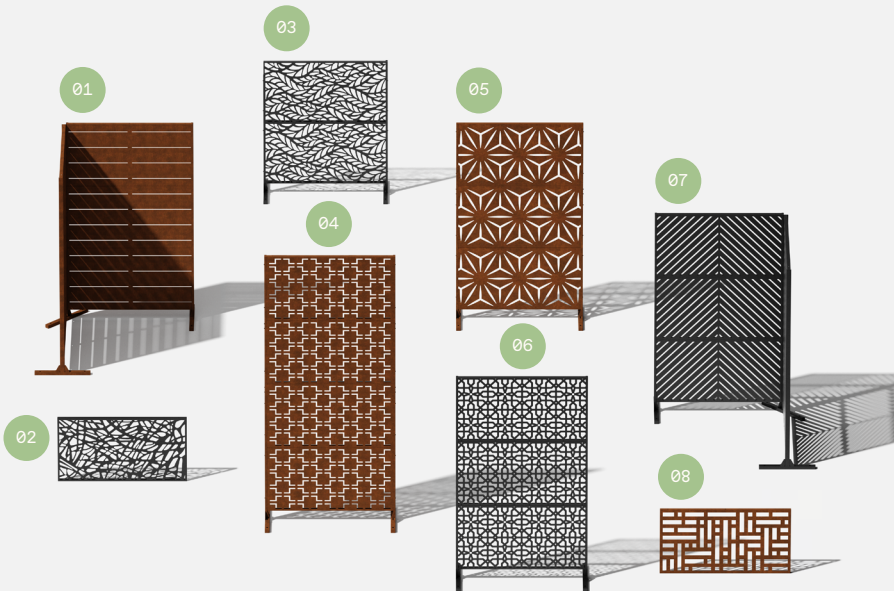

part c

4x
Screw

4x
Hex Nut

1x
Screen
Panel

part d

14x
Screw

14x
Hex Nut

2x
Top
Sidebar

2x
Screen
Panel

complete

assemble.
arrange.
transform.

your living
space
extended.

V
|
O

about the privacy screen series

No one wants an audience as they soak in the hot tub after a long week!

Veradek Outdoor Privacy Screens are the perfect solution for creating breathtaking spaces while adding essential privacy to your property. Made from durable galvanized steel or Corten steel, our Privacy Screens are modern, modular, and easy to assemble without the need for permanent anchoring! Available in 8 beautiful, unique patterns and various privacy ratings, there's a Privacy Screen to suit your unique style!

01 Linear Corner Screen - 02 Web Panel - 03 Flowleaf Two Panel -
04 Quadra Four Panel - 05 Star Three Panel - 06 Parilla Three Panel -
07 Arrow Corner Screen - 08 Blocks Panel

Questions? Email info@veradek.com