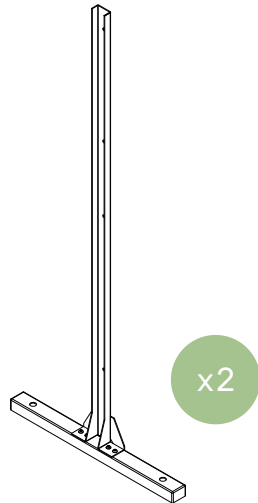

privacy screen four panel screen set instructions

V
|
O

parts and components

*Although the Web pattern is shown, these assembly instructions apply to ALL 4 panel Privacy Screen sets.

30x
Screw

30x
Hex Nut

1x
Allen Key

Not Included

Adjustable
Wrench

Soft
Working
Surface

2x
Bottom
Sidebar

2x
Top
Sidebar

4x
Screen
Panel

2x
Stand
Feet

part a

8x
Screw

8x
Hex Nut

2x
Stand
Feet

2x
Bottom
Sidebar

part b

4x
Screw

4x
Hex Nut

1x
Screen
Panel

part c

4x
Screw

4x
Hex Nut

1x
Screen
Panel

part d

14x
Screw

14x
Hex Nut

2x
Top
Sidebar