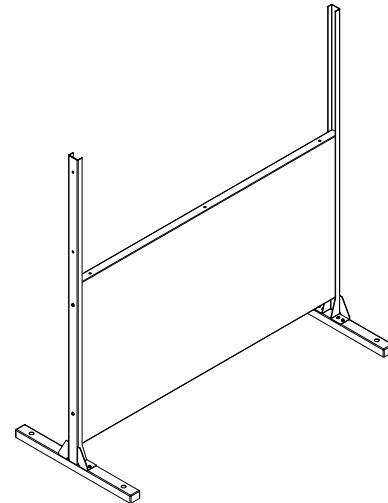

Not Included

Adjustable
Wrench

Soft
Working
Surface

2x
Bottom
Sidebar

2x
Top
Sidebar

4x
Screen
Panel

2x
Stand
Feet

part a

8x
Screw

8x
Hex Nut

2x
Stand
Feet

2x
Bottom
Sidebar

part b

4x
Screw

4x
Hex Nut

1x
Screen
Panel

part c

4x
Screw

4x
Hex Nut

1x
Screen
Panel

part d

14x
Screw

14x
Hex Nut

2x
Top
Sidebar