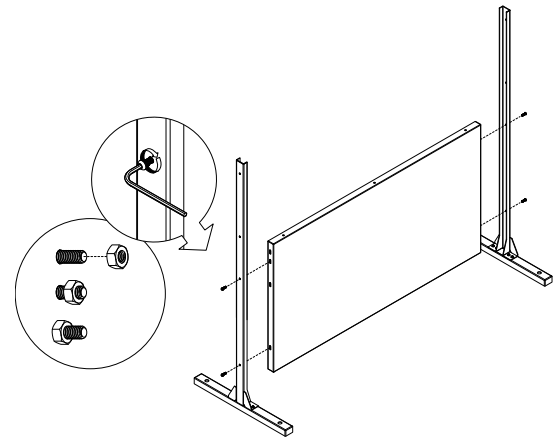

privacy screen four panel screen set instructions

V
|
O

parts and components

*Although the Web pattern is shown, these assembly instructions apply to ALL 4 panel Privacy Screen sets.

30x
Screw

30x
Hex Nut

1x
Allen Key

8x
Screw

8x
Hex Nut

2x
Stand
Feet

2x
Bottom
Sidebar

part b

4x
Screw

4x
Hex Nut

1x
Screen
Panel

part c

4x
Screw

4x
Hex Nut

1x
Screen
Panel

part d

14x
Screw

14x
Hex Nut

2x
Top
Sidebar