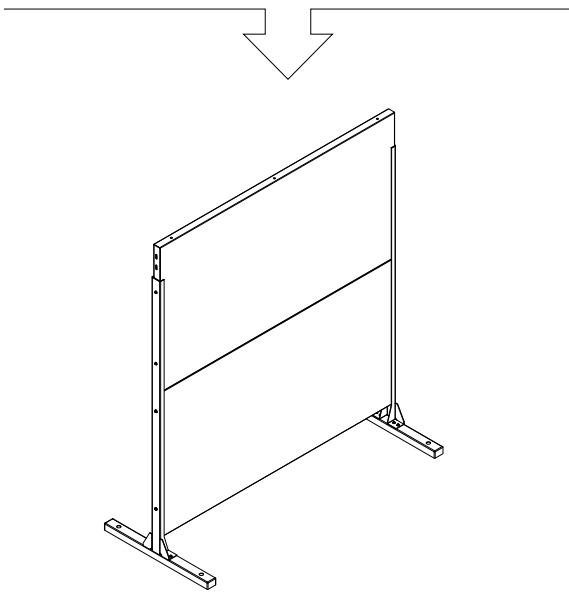

part c

4x
Screw

4x
Hex Nut

1x
Screen
Panel

part d

14x
Screw

14x
Hex Nut

2x
Top
Sidebar

2x
Screen
Panel

complete

assemble.
arrange.
transform.

your living
space
extended.

V
|
O

about the privacy screen series

No one wants an audience as they soak in the hot tub after a long week!

Veradek Outdoor Privacy Screens are the perfect solution for creating breathtaking spaces while adding essential privacy to your property. Made from durable galvanized steel or Corten steel, our Privacy Screens are modern, modular, and easy to assemble without the need for permanent anchoring! Available in 8 beautiful, unique patterns and various privacy ratings, there's a Privacy Screen to suit your unique style!