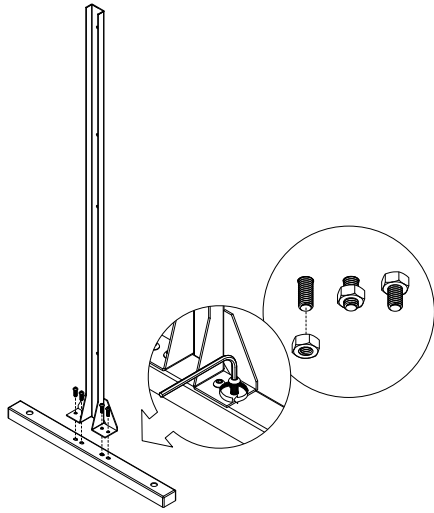

privacy screen four panel screen set instructions

V
|
O

parts and components

*Although the Web pattern is shown, these assembly instructions apply to ALL 4 panel Privacy Screen sets.

30x
Screw

30x
Hex Nut

1x
Allen Key

Not Included

Adjustable
Wrench

Soft
Working
Surface

2x
Bottom
Sidebar

2x
Top
Sidebar

4x
Screen
Panel

2x
Stand
Feet

part a

8x
Screw

8x
Hex Nut

2x
Stand
Feet

2x
Bottom
Sidebar

part b

4x
Screw

4x
Hex Nut

1x
Screen
Panel

part c

4x
Screw

4x
Hex Nut

1x
Screen
Panel

part d

14x
Screw

14x
Hex Nut

2x
Top
Sidebar