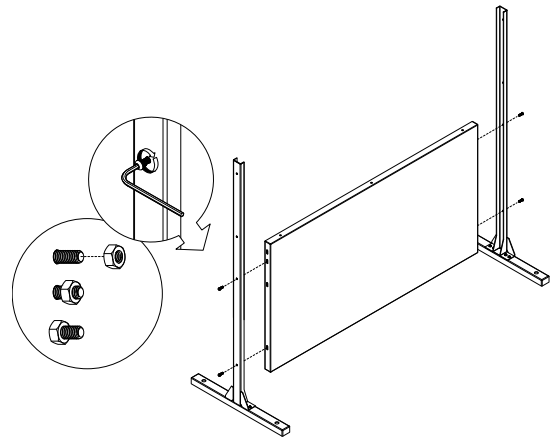

privacy screen four panel screen set instructions

V
|
O

parts and components

*Although the Star pattern is shown, these assembly instructions apply to ALL 4 panel Privacy Screen sets.

30x
Screw

30x
Hex Nut

1x
Allen Key

Not Included

Adjustable
Wrench

Soft
Working
Surface

2x
Bottom
Sidebar

2x
Top
Sidebar

4x
Screen
Panel

2x
Stand
Feet

part a

8x
Screw

8x
Hex Nut

2x
Stand
Feet

2x
Bottom
Sidebar

part b

4x
Screw

4x
Hex Nut

1x
Screen
Panel

part c

4x
Screw

4x
Hex Nut

1x
Screen
Panel

part d

14x
Screw

14x
Hex Nut