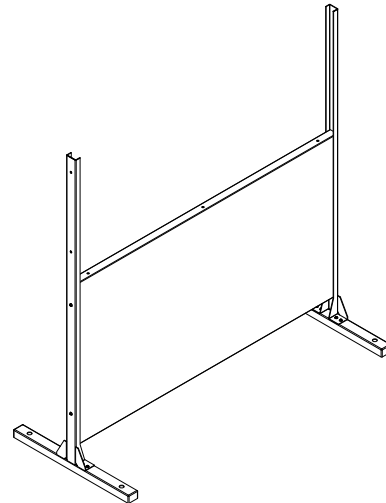

privacy screen four panel screen set instructions

V
|
O

parts and components

*Although the Star pattern is shown, these assembly instructions apply to ALL 4 panel Privacy Screen sets.

30x
Screw

30x
Hex Nut

1x
Allen Key

Not Included

Adjustable
Wrench

Soft
Working
Surface

2x
Bottom
Sidebar

2x
Top
Sidebar

4x
Screen
Panel

2x
Stand
Feet

part a

8x
Screw

8x
Hex Nut

2x
Stand
Feet

2x
Bottom
Sidebar

part b

4x
Screw

4x
Hex Nut

1x
Screen
Panel

part c

4x
Screw

4x
Hex Nut

1x
Screen
Panel

part d

14x
Screw

14x
Hex Nut