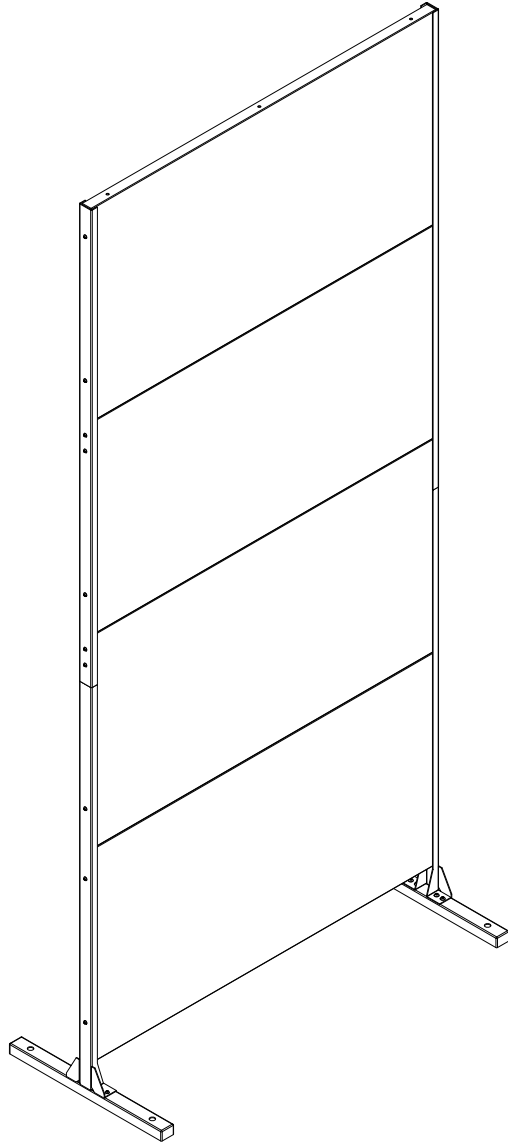

complete

assemble.
arrange.
transform.

your living
space
extended.