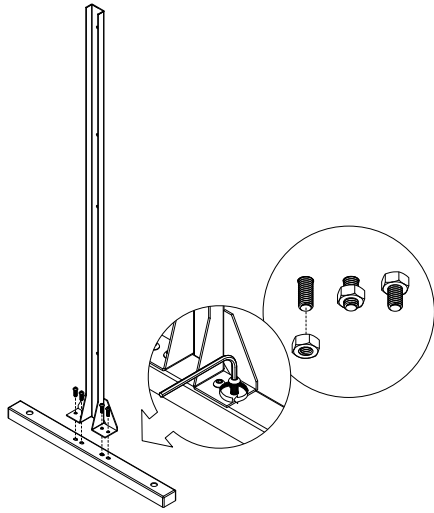

privacy screen four panel screen set instructions

V
|
O

parts and components

*Although the Star pattern is shown, these assembly instructions apply to ALL 4 panel Privacy Screen sets.

30x
Screw

30x
Hex Nut

1x
Allen Key

Not Included

Adjustable
Wrench

Soft
Working
Surface

2x
Bottom
Sidebar

2x
Top
Sidebar

4x
Screen
Panel

2x
Stand
Feet

part a

8x
Screw

8x
Hex Nut

2x
Stand
Feet

2x
Bottom
Sidebar

part b

4x
Screw

4x
Hex Nut

1x
Screen
Panel

part c

4x
Screw

4x
Hex Nut

1x
Screen
Panel

part d

14x
Screw

14x
Hex Nut