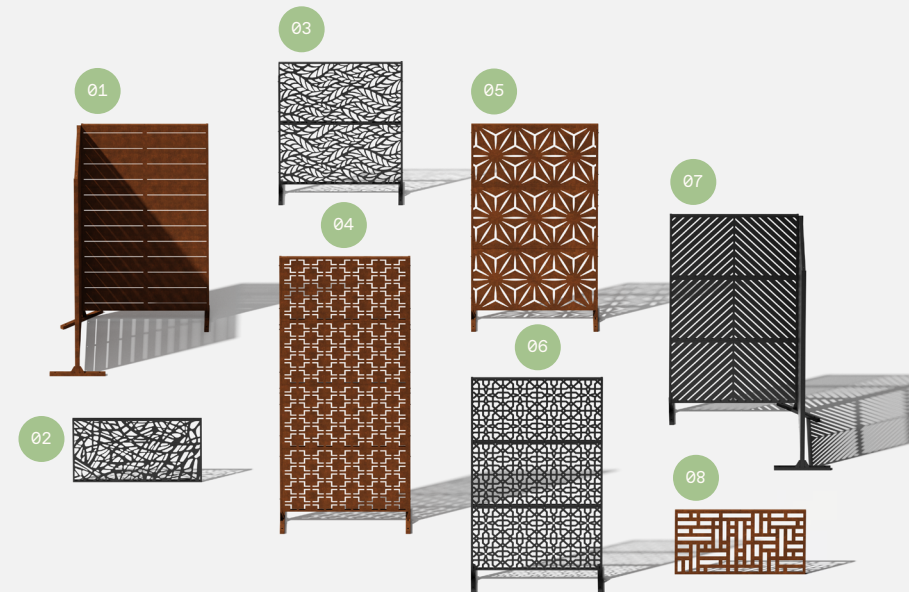

1x
Screen
Panel

part c

4x
Screw

4x
Hex Nut

1x
Screen
Panel

part d

14x
Screw

14x
Hex Nut

2x
Top
Sidebar

2x
Screen
Panel

complete

assemble.
arrange.
transform.

your living
space
extended.

V
|
O

about the privacy screen series

No one wants an audience as they soak in the hot tub after a long week!

Veradek Outdoor Privacy Screens are the perfect solution for creating breathtaking spaces while adding essential privacy to your property. Made from durable galvanized steel or Corten steel, our Privacy Screens are modern, modular, and easy to assemble without the need for permanent anchoring! Available in 8 beautiful, unique patterns and various privacy ratings, there's a Privacy Screen to suit your unique style!

01 Linear Corner Screen - 02 Web Panel - 03 Flowleaf Two Panel -
04 Quadra Four Panel - 05 Star Three Panel - 06 Parilla Three Panel -
07 Arrow Corner Screen - 08 Blocks Panel

Questions? Email info@veradek.com