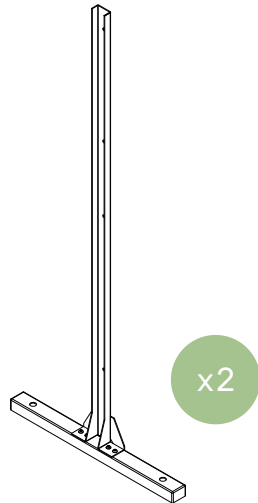

privacy screen four panel screen set instructions

V
|
O

parts and components

*Although the Star pattern is shown, these assembly instructions apply to ALL 4 panel Privacy Screen sets.

30x
Screw

30x
Hex Nut

1x
Allen Key

Not Included

Adjustable
Wrench

Soft
Working
Surface

2x
Bottom
Sidebar

2x
Top
Sidebar

4x
Screen
Panel

2x
Stand
Feet

part a

8x
Screw

8x
Hex Nut

2x
Stand
Feet

2x
Bottom
Sidebar

part b

4x
Screw

4x
Hex Nut

1x
Screen
Panel

part c

4x
Screw

4x
Hex Nut

1x
Screen
Panel

part d

14x
Screw

14x
Hex Nut