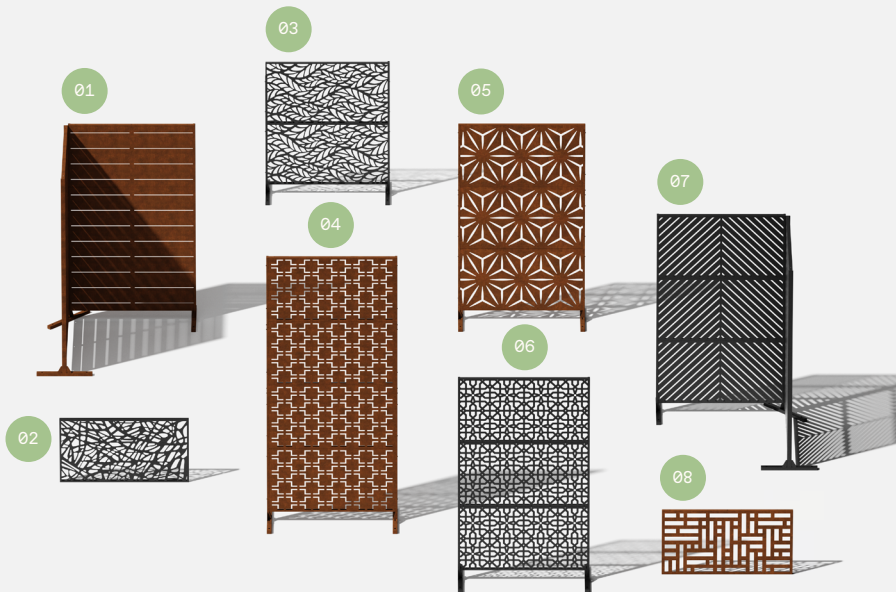

# part d

14x  
Screw

14x  
Hex Nut

2x  
Top  
Sidebar

2x  
Screen  
Panel

complete

assemble.  
arrange.  
transform.

your living  
space  
extended.

V  
|  
O

## about the privacy screen series

No one wants an audience as they soak in the hot tub after a long week!

Veradek Outdoor Privacy Screens are the perfect solution for creating breathtaking spaces while adding essential privacy to your property. Made from durable galvanized steel or Corten steel, our Privacy Screens are modern, modular, and easy to assemble without the need for permanent anchoring! Available in 8 beautiful, unique patterns and various privacy ratings, there's a Privacy Screen to suit your unique style!

01 Linear Corner Screen - 02 Web Panel - 03 Flowleaf Two Panel -  
04 Quadra Four Panel - 05 Star Three Panel - 06 Parilla Three Panel -  
07 Arrow Corner Screen - 08 Blocks Panel

Questions? Email [info@veradek.com](mailto:info@veradek.com)