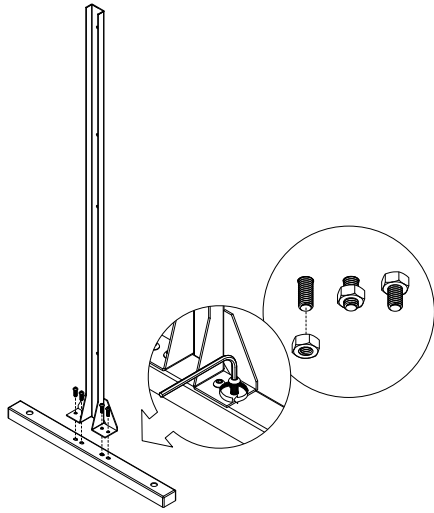

# parts and components

\*Although the Quadra pattern is shown, these assembly instructions apply to ALL 4 panel Privacy Screen sets.

30x  
Screw

30x  
Hex Nut

1x  
Allen Key

Not Included

Adjustable  
Wrench

# part a

8x  
Screw

8x  
Hex Nut

2x  
Stand  
Feet

2x  
Bottom  
Sidebar

# part b

4x  
Screw

4x  
Hex Nut

1x  
Screen  
Panel

# part c

4x  
Screw

4x  
Hex Nut

1x  
Screen  
Panel