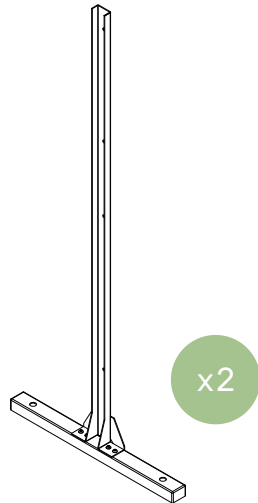

# parts and components

\*Although the Quadra pattern is shown, these assembly instructions apply to ALL 4 panel Privacy Screen sets.

30x  
Screw

30x  
Hex Nut

1x  
Allen Key

Not Included

Adjustable  
Wrench

# part a

8x  
Screw

8x  
Hex Nut

2x  
Stand  
Feet

2x  
Bottom  
Sidebar

# part b

4x  
Screw

4x  
Hex Nut

1x  
Screen  
Panel

# part c

4x  
Screw

4x  
Hex Nut

1x  
Screen  
Panel