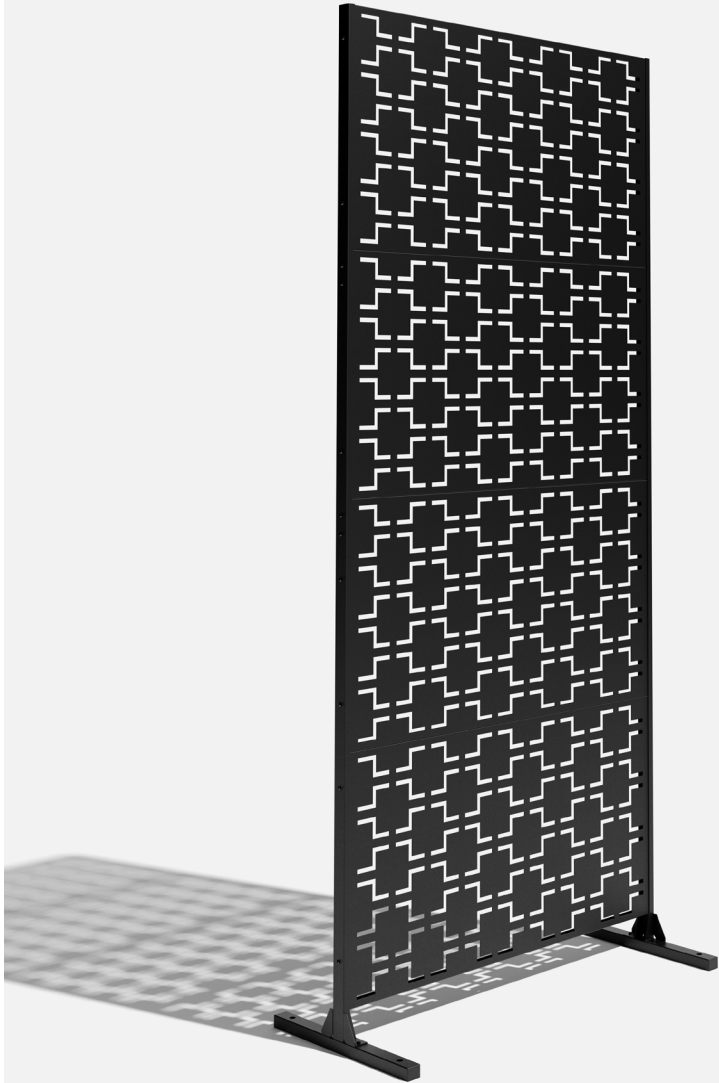

# privacy screen four panel screen set instructions

V  
|  
O

# parts and components

\*Although the Quadra pattern is shown, these assembly instructions apply to ALL 4 panel Privacy Screen sets.

30x  
Screw

30x  
Hex Nut

1x  
Allen Key

Not Included

Adjustable  
Wrench

Soft  
Working  
Surface

2x  
Bottom  
Sidebar

2x  
Top  
Sidebar

4x  
Screen  
Panel

2x  
Stand  
Feet

# part a

8x  
Screw

8x  
Hex Nut

2x  
Stand  
Feet

2x  
Bottom  
Sidebar