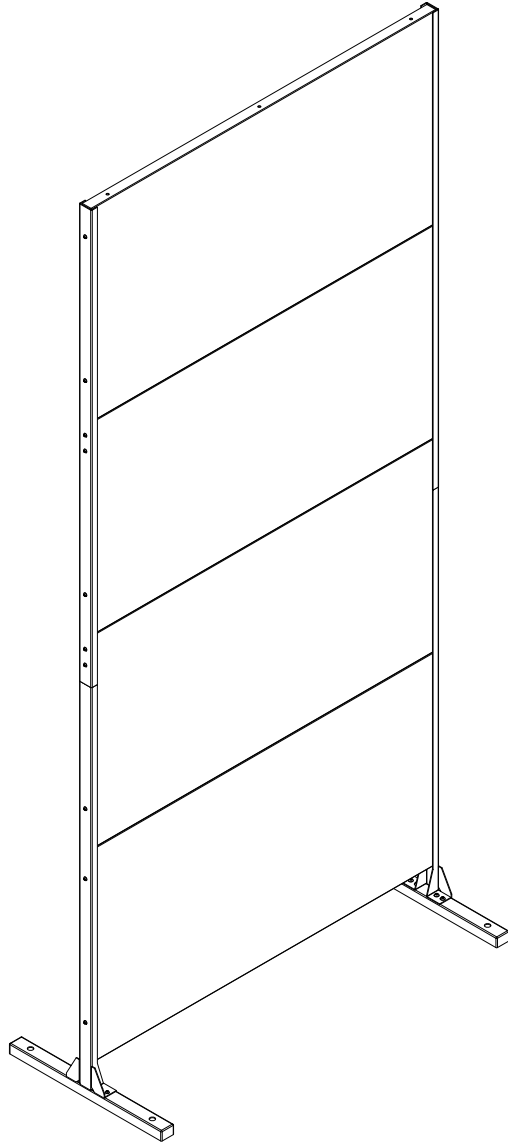

# part a

8x  
Screw

8x  
Hex Nut

2x  
Stand  
Feet

2x  
Bottom  
Sidebar

# part b

4x  
Screw

4x  
Hex Nut

1x  
Screen  
Panel

# part c

4x  
Screw

4x  
Hex Nut

1x  
Screen  
Panel

# part d

14x  
Screw

14x  
Hex Nut

2x  
Top  
Sidebar

2x  
Screen  
Panel

complete

assemble.  
arrange.  
transform.

your living  
space  
extended.