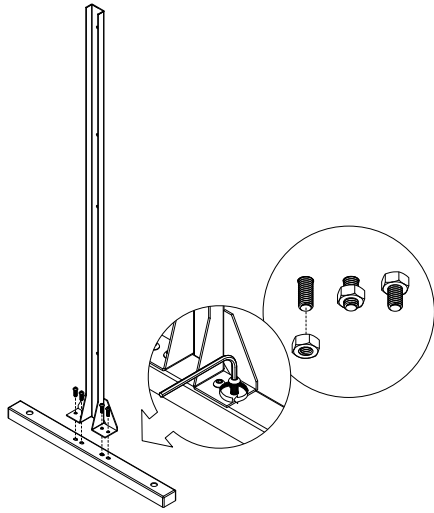

privacy screen four panel screen set instructions

V
|
O

parts and components

*Although the Linear pattern is shown, these assembly instructions apply to ALL 4 panel Privacy Screen sets.

30x
Screw

30x
Hex Nut

1x
Allen Key

Not Included

Adjustable
Wrench

Soft
Working
Surface

2x
Bottom
Sidebar

2x
Top
Sidebar

4x
Screen
Panel

2x
Stand
Feet

part a

8x
Screw

8x
Hex Nut

2x
Stand
Feet

2x
Bottom
Sidebar

part b

4x
Screw

4x
Hex Nut

1x
Screen
Panel

part c

4x
Screw

4x
Hex Nut

1x
Screen
Panel

part d

14x
Screw

14x
Hex Nut