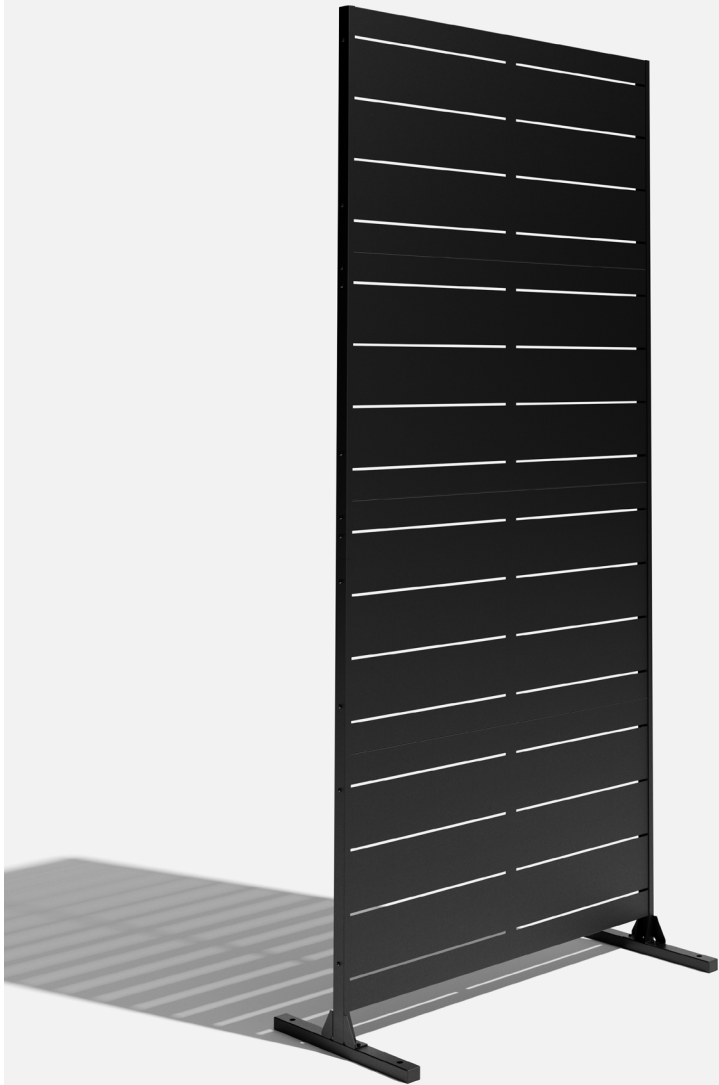

privacy screen four panel screen set instructions

V
|
O

parts and components

*Although the Linear pattern is shown, these assembly instructions apply to ALL 4 panel Privacy Screen sets.

30x
Screw

30x
Hex Nut

1x
Allen Key

Not Included

Adjustable
Wrench

Soft
Working
Surface

2x
Bottom
Sidebar

2x
Top
Sidebar

4x
Screen
Panel

2x
Stand
Feet

part a

8x
Screw

8x
Hex Nut

2x
Stand
Feet

2x
Bottom
Sidebar

part b

4x
Screw

4x
Hex Nut

Veradek Outdoor Privacy Screens are the perfect solution for creating breathtaking spaces while adding essential privacy to your property. Made from durable galvanized steel or Corten steel, our Privacy Screens are modern, modular, and easy to assemble without the need for permanent anchoring! Available in 8 beautiful, unique patterns and various privacy ratings, there's a Privacy Screen to suit your unique style!