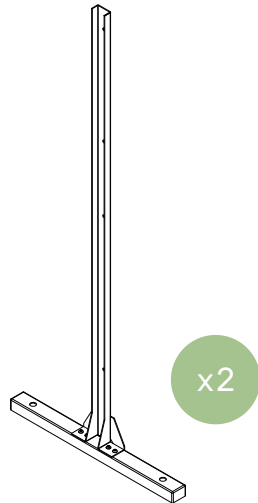

privacy screen four panel screen set instructions

V
|
O

parts and components

*Although the Linear pattern is shown, these assembly instructions apply to ALL 4 panel Privacy Screen sets.

30x
Screw

30x
Hex Nut

1x
Allen Key

Not Included

Adjustable
Wrench

Soft
Working
Surface

2x
Bottom
Sidebar

2x
Top
Sidebar

4x
Screen
Panel

2x
Stand
Feet

part a

8x
Screw

8x
Hex Nut

2x
Stand
Feet

2x
Bottom
Sidebar

part b

4x
Screw

4x
Hex Nut

1x
Screen
Panel

part c

4x
Screw

4x
Hex Nut

1x
Screen
Panel

part d

14x
Screw

14x
Hex Nut