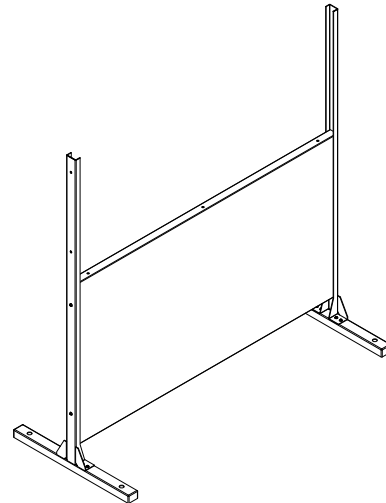

privacy screen four panel screen set instructions

V
|
O

parts and components

*Although the Linear pattern is shown, these assembly instructions apply to ALL 4 panel Privacy Screen sets.

30x
Screw

30x
Hex Nut

1x
Allen Key

Not Included

Adjustable
Wrench

Soft
Working
Surface

2x
Bottom
Sidebar

2x
Top
Sidebar

4x
Screen
Panel

2x
Stand
Feet

part a

8x
Screw

8x
Hex Nut

2x
Stand
Feet

2x
Bottom
Sidebar

part b

4x
Screw

4x
Hex Nut

1x
Screen
Panel

part c

4x
Screw

4x
Hex Nut

1x
Screen
Panel

part d

14x
Screw

14x
Hex Nut