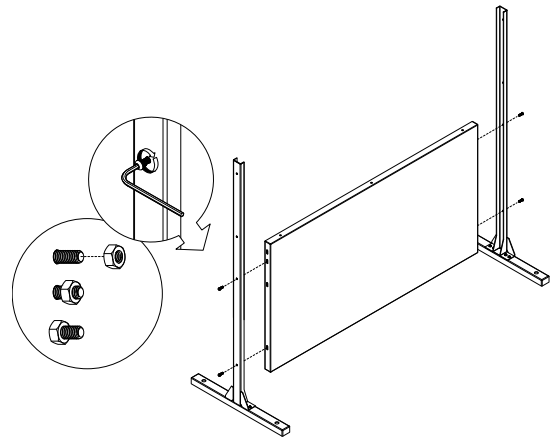

privacy screen four panel screen set instructions

V
|
O

parts and components

*Although the Linear pattern is shown, these assembly instructions apply to ALL 4 panel Privacy Screen sets.

30x
Screw

30x
Hex Nut

1x
Allen Key

Not Included

Adjustable
Wrench

Soft
Working
Surface

2x
Bottom
Sidebar

2x
Top
Sidebar

4x
Screen
Panel

2x
Stand
Feet

part a

8x
Screw

8x
Hex Nut

2x
Stand
Feet

2x
Bottom
Sidebar

part b

4x
Screw

4x
Hex Nut

1x
Screen
Panel

part c

4x
Screw

4x
Hex Nut

1x
Screen
Panel

part d

14x
Screw

14x
Hex Nut