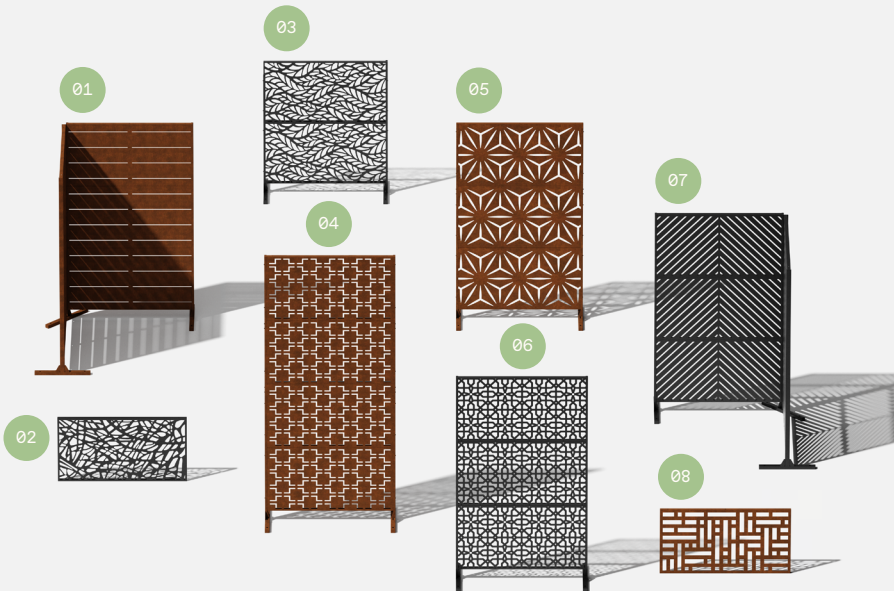

1x
Screen
Panel

part c

4x
Screw

4x
Hex Nut

1x
Screen
Panel

part d

14x
Screw

14x
Hex Nut

2x
Top
Sidebar

2x
Screen
Panel

complete

assemble.
arrange.
transform.

your living
space
extended.

V
|
O

about the privacy screen series

No one wants an audience as they soak in the hot tub after a long week!

Veradek Outdoor Privacy Screens are the perfect solution for creating breathtaking spaces while adding essential privacy to your property. Made from durable galvanized steel or Corten steel, our Privacy Screens are modern, modular, and easy to assemble without the need for permanent anchoring! Available in 8 beautiful, unique patterns and various privacy ratings, there's a Privacy Screen to suit your unique style!

01 Linear Corner Screen - 02 Web Panel - 03 Flowleaf Two Panel -
04 Quadra Four Panel - 05 Star Three Panel - 06 Parilla Three Panel -
07 Arrow Corner Screen - 08 Blocks Panel

Questions? Email info@veradek.com