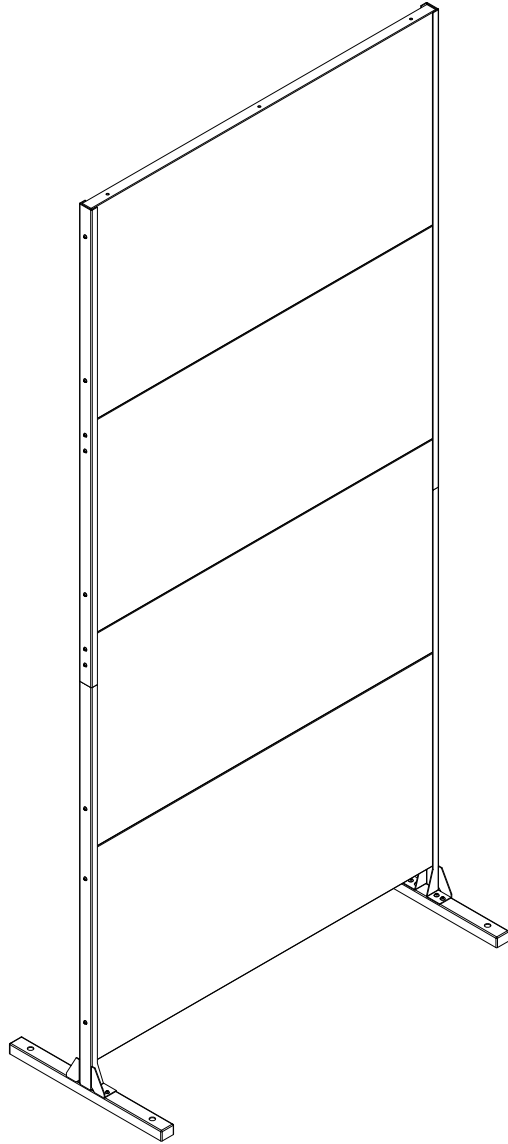

complete

assemble.
arrange.
transform.

your living
space
extended.