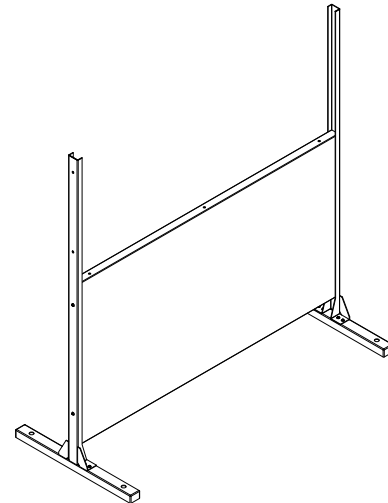

24x
Hex Nut

1x
Allen Key

Not Included

Adjustable
Wrench

Soft
Working
Surface

2x
Bottom
Sidebar

2x
Top
Sidebar

2/3x
Screen
Panel

2x
Stand
Feet

part a

8x
Screw

8x
Hex Nut

2x
Stand
Feet

2x
Bottom
Sidebar

part b

4x
Screw

4x
Hex Nut

1x
Screen
Panel

part c

4x
Screw

4x
Hex Nut

1x
Screen
Panel

For 2 Panel Set,
stop here.

part d