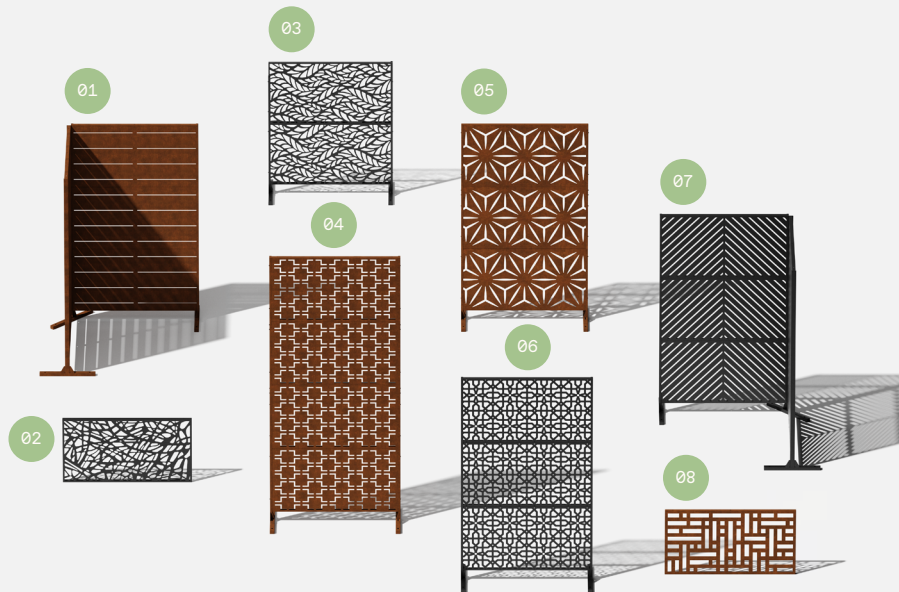

4x
Hex Nut

1x
Screen
Panel

part c

4x
Screw

4x
Hex Nut

1x
Screen
Panel

For 2 Panel Set,
stop here.

part d

8x
Screw

8x
Hex Nut

2x
Top
Sidebar

1x
Screen
Panel

complete

assemble.
arrange.
transform.

your living
space
extended.

V
|
O

about the privacy screen series

No one wants an audience as they soak in the hot tub after a long week!

Veradek Outdoor Privacy Screens are the perfect solution for creating breathtaking spaces while adding essential privacy to your property. Made from durable galvanized steel or Corten steel, our Privacy Screens are modern, modular, and easy to assemble without the need for permanent anchoring! Available in 8 beautiful, unique patterns and various privacy ratings, there's a Privacy Screen to suit your unique style!

01 Linear Corner Screen - 02 Web Panel - 03 Flowleaf Two Panel -
04 Quadra Four Panel - 05 Star Three Panel - 06 Parilla Three Panel -
07 Arrow Corner Screen - 08 Blocks Panel

Questions? Email info@veradek.com