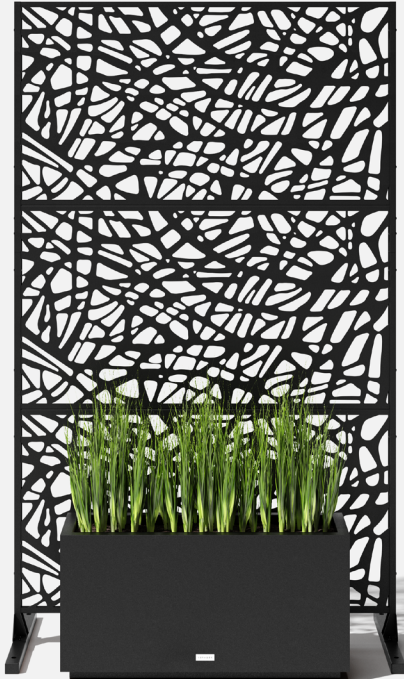

privacy screen two panel/three panel screen set instructions

V
|
O

parts and components

*Although the Web pattern is shown, these assembly instructions apply to ALL 2 and 3 panel Privacy Screen sets.

24x
Screw

24x
Hex Nut

1x
Allen Key

Not Included

Adjustable
Wrench

Soft
Working
Surface

2x
Bottom
Sidebar

2x
Top
Sidebar

2/3x
Screen
Panel

about the privacy screen series

No one wants an audience as they soak in the hot tub after a long week!

Veradek Outdoor Privacy Screens are the perfect solution for creating breathtaking spaces while adding essential privacy to your property. Made from durable galvanized steel or Corten steel, our Privacy Screens are modern, modular, and easy to assemble without the need for permanent anchoring! Available in 8 beautiful, unique patterns and various privacy ratings, there's a Privacy Screen to suit your unique style!

01 Linear Corner Screen - 02 Web Panel - 03 Flowleaf Two Panel -
04 Quadra Four Panel - 05 Star Three Panel - 06 Parilla Three Panel -
07 Arrow Corner Screen - 08 Blocks Panel

Questions? Email info@veradek.com