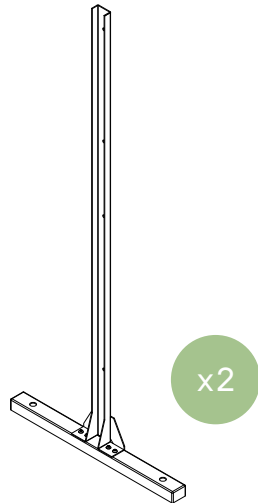

privacy screen two panel/three panel screen set instructions

V
|
O

parts and components

*Although the Web pattern is shown, these assembly instructions apply to ALL 2 and 3 panel Privacy Screen sets.

24x
Screw

24x
Hex Nut

1x
Allen Key

Not Included

Adjustable
Wrench

Soft
Working
Surface

2x
Bottom
Sidebar

2x
Top
Sidebar

2/3x
Screen
Panel

2x
Stand
Feet

part a

8x
Screw

8x
Hex Nut

2x
Stand
Feet

2x
Bottom
Sidebar

part b

4x
Screw

4x
Hex Nut

1x
Screen
Panel

part c

4x
Screw

4x
Hex Nut

1x
Screen
Panel

For 2 Panel Set,
stop here.

part d