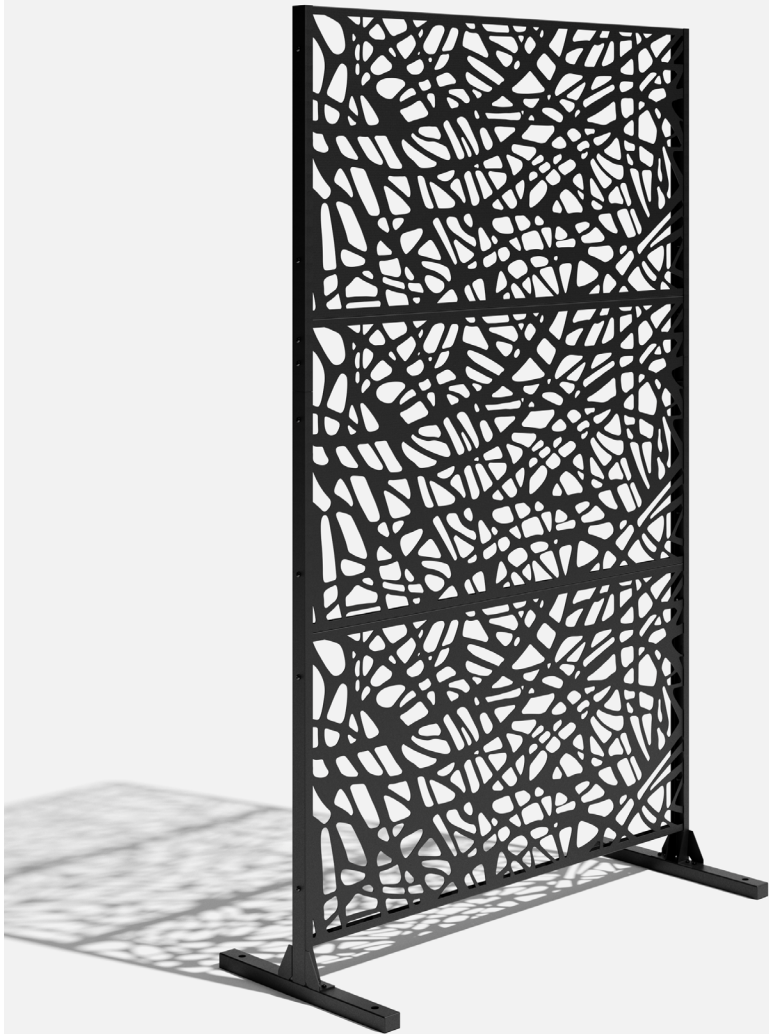

privacy screen two panel/three panel screen set instructions

V
|
O

parts and components

*Although the Web pattern is shown, these assembly instructions apply to ALL 2 and 3 panel Privacy Screen sets.

24x
Screw

24x
Hex Nut

1x
Allen Key

Not Included

Adjustable
Wrench

Soft
Working
Surface

2x
Bottom
Sidebar

2x
Top
Sidebar

2/3x
Screen
Panel

2x
Stand
Feet

part a

8x
Screw

8x
Hex Nut

2x
Stand
Feet

2x
Bottom
Sidebar

part b

4x
Screw

about the privacy screen series

No one wants an audience as they soak in the hot tub after a long week!

Veradek Outdoor Privacy Screens are the perfect solution for creating breathtaking spaces while adding essential privacy to your property. Made from durable galvanized steel or Corten steel, our Privacy Screens are modern, modular, and easy to assemble without the need for permanent anchoring! Available in 8 beautiful, unique patterns and various privacy ratings, there's a Privacy Screen to suit your unique style!