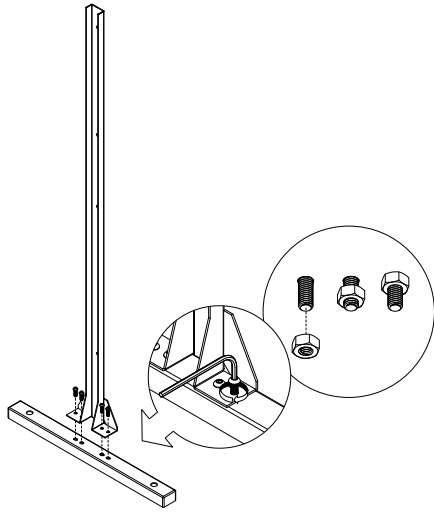

privacy screen two panel/three panel screen set instructions

V
|
O

parts and components

*Although the Web pattern is shown, these assembly instructions apply to ALL 2 and 3 panel Privacy Screen sets.

24x
Screw

24x
Hex Nut

1x
Allen Key

Not Included

Adjustable
Wrench

Soft
Working
Surface

2x
Bottom
Sidebar

2x
Top
Sidebar

2/3x
Screen
Panel

2x
Stand
Feet

part a

8x
Screw

8x
Hex Nut

2x
Stand
Feet

2x
Bottom
Sidebar

part b

4x
Screw

4x
Hex Nut

1x
Screen
Panel

part c

4x
Screw

4x
Hex Nut

1x
Screen
Panel

For 2 Panel Set,
stop here.

part d