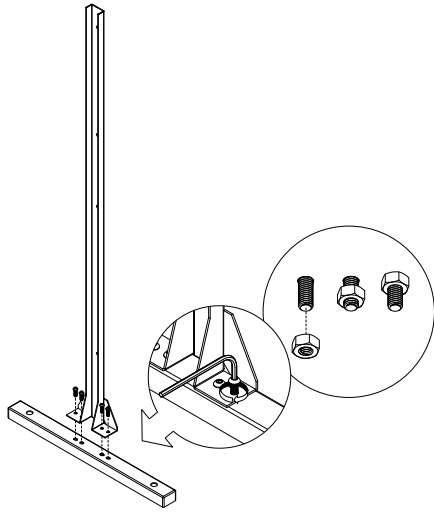

# parts and components

\*Although the Quadra pattern is shown, these assembly instructions apply to ALL 2 and 3 panel Privacy Screen sets.

24x  
Screw

24x  
Hex Nut

1x  
Allen Key

Not Included

Adjustable  
Wrench

# part a

8x  
Screw

8x  
Hex Nut

2x  
Stand  
Feet

2x  
Bottom  
Sidebar

# part b

4x  
Screw

4x  
Hex Nut

1x  
Screen  
Panel

# part c

4x  
Screw

4x  
Hex Nut

1x  
Screen  
Panel

For 2 Panel Set,  
stop here.