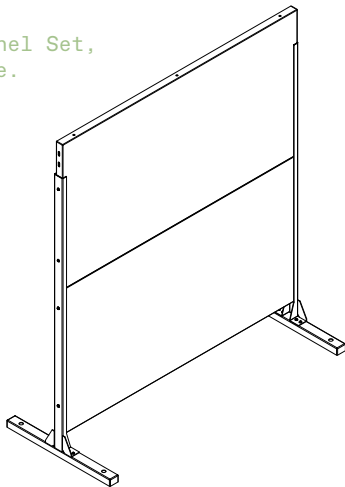

# part c

4x  
Screw

4x  
Hex Nut

1x  
Screen  
Panel

For 2 Panel Set,  
stop here.

# part d

8x  
Screw

8x  
Hex Nut

2x  
Top  
Sidebar

1x  
Screen  
Panel

complete

assemble.  
arrange.  
transform.

your living  
space  
extended.