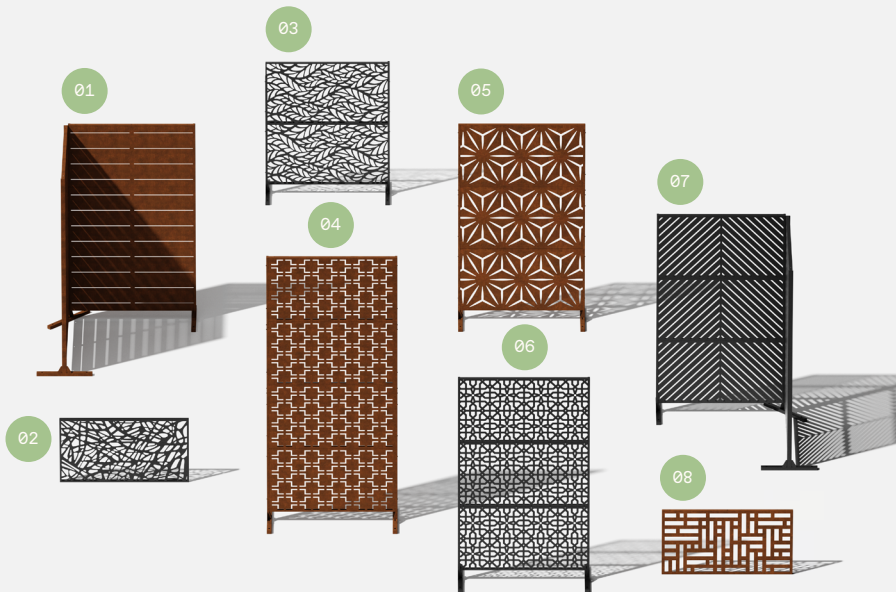

# part c

4x  
Screw

4x  
Hex Nut

1x  
Screen  
Panel

For 2 Panel Set,  
stop here.

# part d

8x  
Screw

8x  
Hex Nut

2x  
Top  
Sidebar

1x  
Screen  
Panel

complete

assemble.  
arrange.  
transform.

your living  
space  
extended.

## about the privacy screen series

No one wants an audience as they soak in the hot tub after a long week!

Veradek Outdoor Privacy Screens are the perfect solution for creating breathtaking spaces while adding essential privacy to your property. Made from durable galvanized steel or Corten steel, our Privacy Screens are modern, modular, and easy to assemble without the need for permanent anchoring! Available in 8 beautiful, unique patterns and various privacy ratings, there's a Privacy Screen to suit your unique style!

01 Linear Corner Screen - 02 Web Panel - 03 Flowleaf Two Panel -  
04 Quadra Four Panel - 05 Star Three Panel - 06 Parilla Three Panel -  
07 Arrow Corner Screen - 08 Blocks Panel

Questions? Email [info@veradek.com](mailto:info@veradek.com)