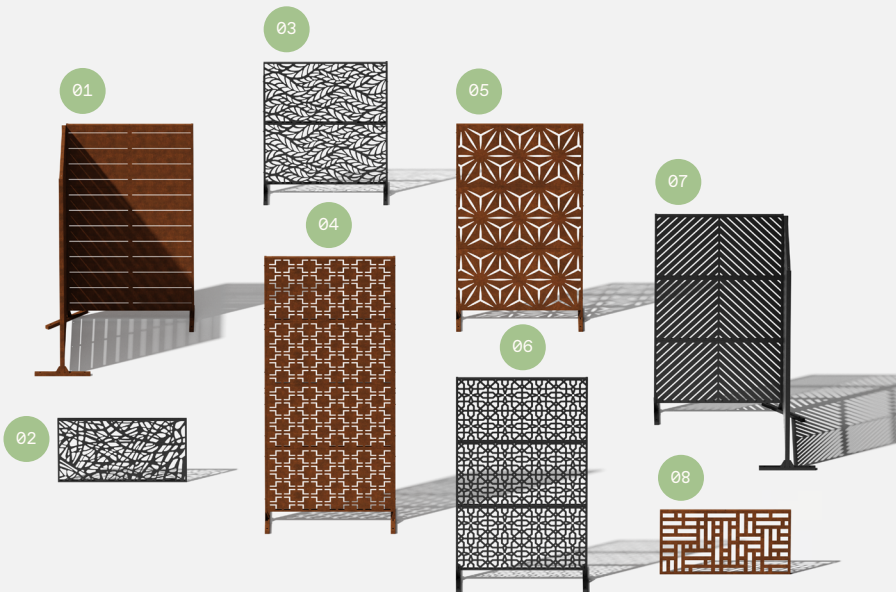

# part c

4x  
Screw

4x  
Hex Nut

1x  
Screen  
Panel

For 2 Panel Set,  
stop here.

# part d

8x  
Screw

8x  
Hex Nut

2x  
Top  
Sidebar

1x  
Screen  
Panel

complete

assemble.  
arrange.  
transform.

your living  
space  
extended.

## about the privacy screen series

No one wants an audience as they soak in the hot tub after a long week!

Veradek Outdoor Privacy Screens are the perfect solution for creating breathtaking spaces while adding essential privacy to your property. Made from durable galvanized steel or Corten steel, our Privacy Screens are modern, modular, and easy to assemble without the need for permanent anchoring! Available in 8 beautiful, unique patterns and various privacy ratings, there's a Privacy Screen to suit your unique style!

01 Linear Corner Screen - 02 Web Panel - 03 Flowleaf Two Panel -  
04 Quadra Four Panel - 05 Star Three Panel - 06 Parilla Three Panel -  
07 Arrow Corner Screen - 08 Blocks Panel

Questions? Email [info@veradek.com](mailto:info@veradek.com)