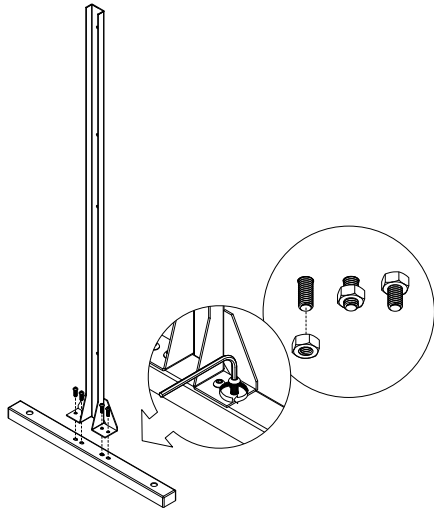

# parts and components

\*Although the Linear pattern is shown, these assembly instructions apply to ALL 2 and 3 panel Privacy Screen sets.

24x  
Screw

24x  
Hex Nut

1x  
Allen Key

Not Included

Adjustable  
Wrench

# part a

8x  
Screw

8x  
Hex Nut

2x  
Stand  
Feet

2x  
Bottom  
Sidebar

# part b

4x  
Screw

4x  
Hex Nut

1x  
Screen  
Panel

# part c

4x  
Screw

4x  
Hex Nut

1x  
Screen  
Panel

For 2 Panel Set,  
stop here.