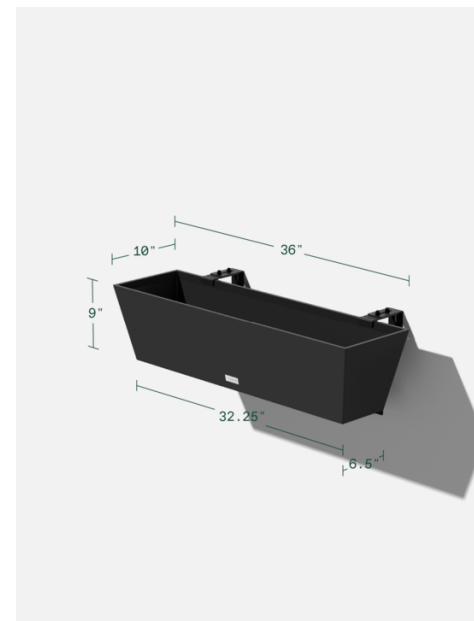

pure series

railing planter

railing planter thirty-six

36"L x 10"W x 9"H
Weight: 9 lbs
Capacity: 10 gal
| 37.9 L

Interior Dimensions

Railing Dimensions [NOT TO SCALE]

black

espresso

gray

white

materials

durable polypropylene construction
thick gauge galvanized steel brackets
made in canada

features

all-weather resistant
scratch resistant
fade resistant
crack proof

drainage holes
railing brackets included
5 year limited warranty

Exterior Dimensions

Round Head Square Neck Screw
(slider bolt)
M6×1mm Thread, 12mm Long

Phillips Pan Head Screw
M6×1mm Thread, 8mm Long

Cap Nut
M6×1mm Thread

Hex Nut
M6×1mm Thread

Hardware Included