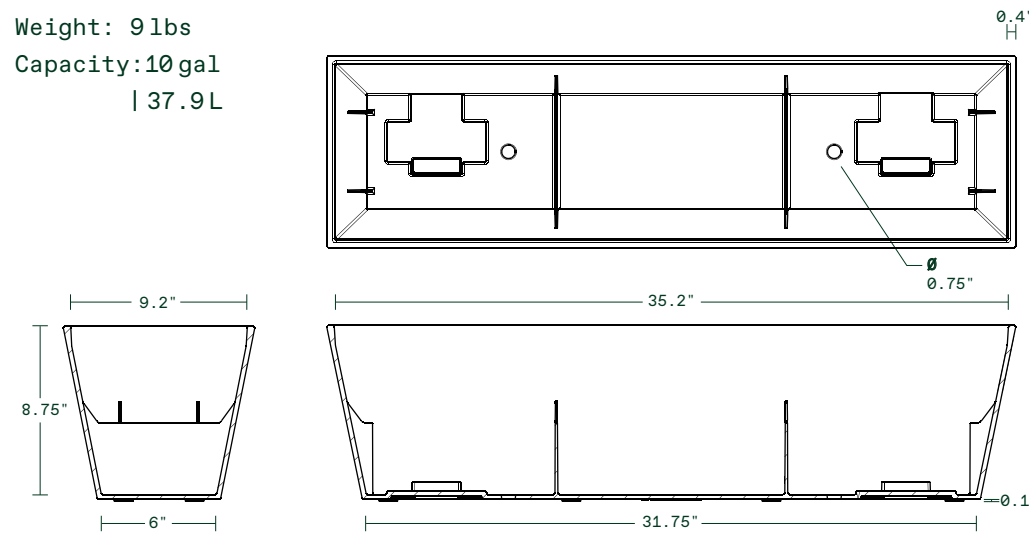

pure series

railing planter

railing planter thirty-six

36"L x 10"W x 9"H
Weight: 9 lbs
Capacity: 10 gal
| 37.9 L

Interior Dimensions

Railing Dimensions [NOT TO SCALE]

black

espresso

Exterior Dimensions

Round Head Square Neck Screw
(slider bolt)
M6×1mm Thread, 12mm Long

Phillips Pan Head Screw
M6×1mm Thread, 8mm Long

Cap Nut
M6×1mm Thread

Hex Nut
M6×1mm Thread

Hardware Included