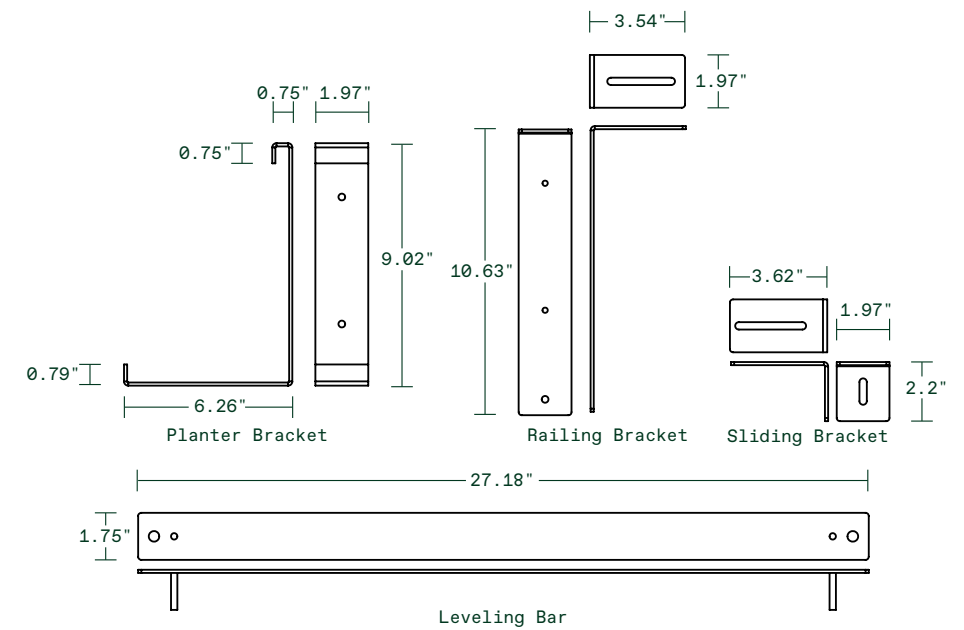

pure series

railing planter

railing planter thirty-six

36"L x 10"W x 9"H
Weight: 9 lbs
Capacity: 10 gal
| 37.9 L

Interior Dimensions

Railing Dimensions [NOT TO SCALE]

black

espresso

gray

white

materials

durable polypropylene construction
thick gauge galvanized steel brackets
made in canada

features

all-weather resistant
scratch resistant
fade resistant
crack proof

drainage holes
railing brackets included
5 year limited warranty

Exterior Dimensions

Round Head Square Neck Screw
(slider bolt)
M6×1mm Thread, 12mm Long

Phillips Pan Head Screw
M6×1mm Thread, 8mm Long

Cap Nut
M6×1mm Thread

Hex Nut
M6×1mm Thread

Hardware Included